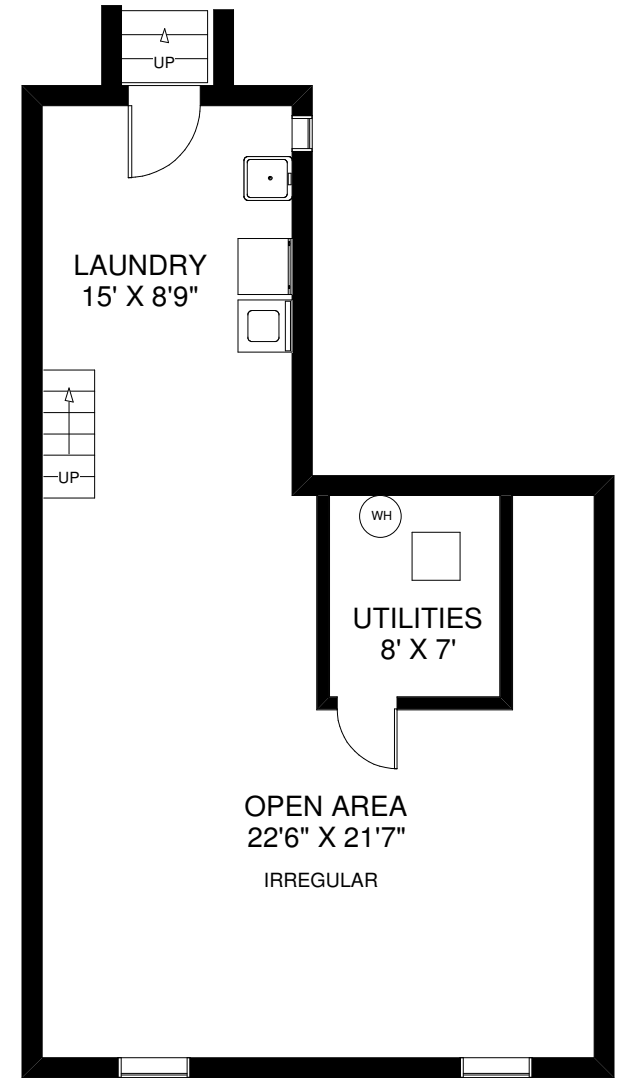

20 GARDEN AVENUE

THE JULIE KINNEAR TEAM
Royal LePage Real Estate Services Ltd., Brokerage
(416) 762-8255

MAIN FLOOR
APPROXIMATELY 819 SQ FT

SECOND FLOOR
APPROXIMATELY 519 SQ FT

LOWER FLOOR
APPROXIMATELY 819 SQ FT

FLOOR PLANS BY KIM DORNEY
647-989-6526

Note: Measurements & Calculations are approximate. Provided as a guideline only.