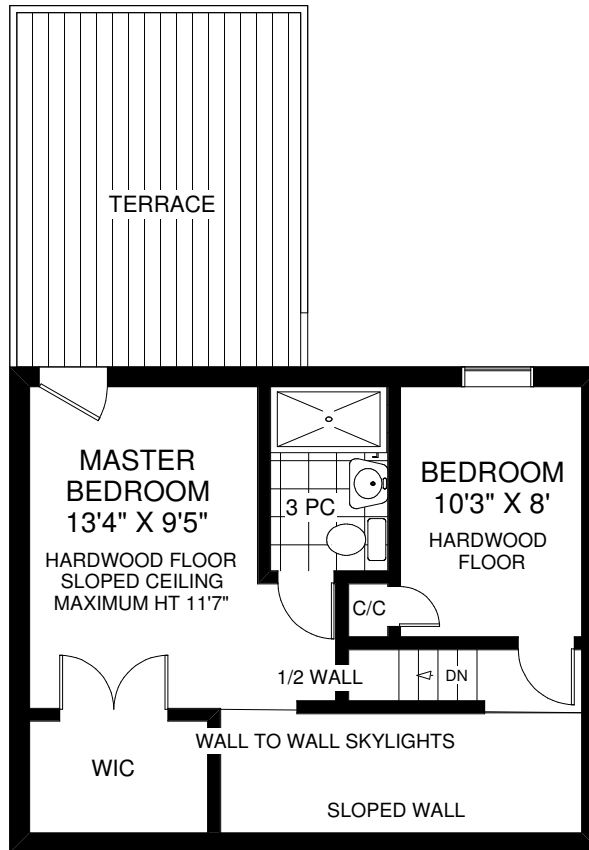

20 GARDEN AVENUE

THE JULIE KINNEAR TEAM
Royal LePage Real Estate Services Ltd., Brokerage
(416) 762-8255

MAIN FLOOR
APPROXIMATELY 819 SQ FT

SECOND FLOOR
APPROXIMATELY 519 SQ FT

LOWER FLOOR
APPROXIMATELY 819 SQ FT

FLOOR PLANS BY KIM DORNEY
647-989-6526

Note: Measurements & Calculations are approximate. Provided as a guideline only.