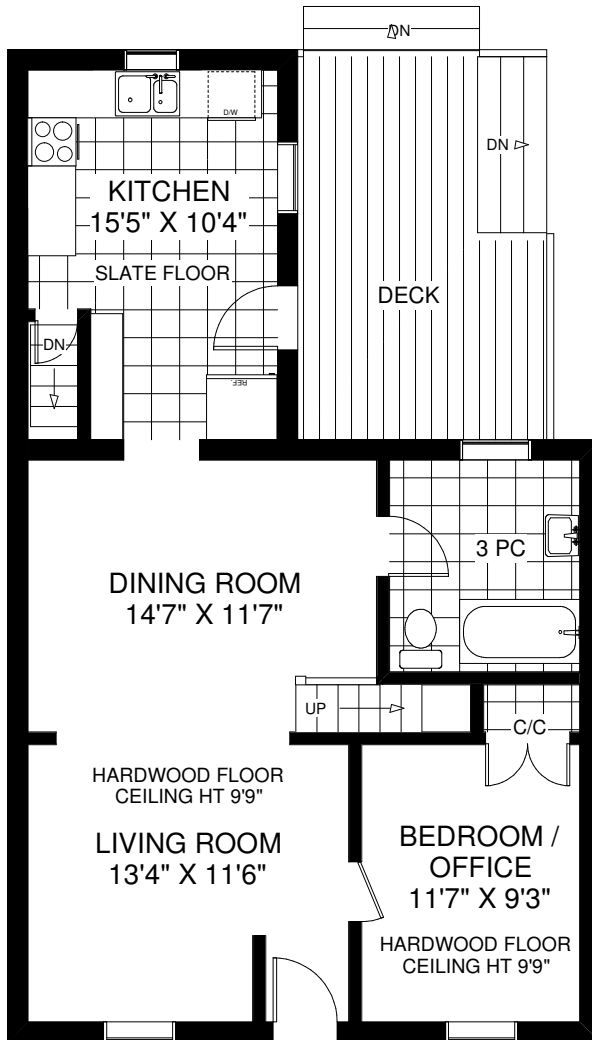

20 GARDEN AVENUE

THE JULIE KINNEAR TEAM
Royal LePage Real Estate Services Ltd., Brokerage
(416) 762-8255

MAIN FLOOR
APPROXIMATELY 819 SQ FT

SECOND FLOOR
APPROXIMATELY 519 SQ FT

LOWER FLOOR
APPROXIMATELY 819 SQ FT

FLOOR PLANS BY KIM DORNEY
647-989-6526

Note: Measurements & Calculations are approximate. Provided as a guideline only.