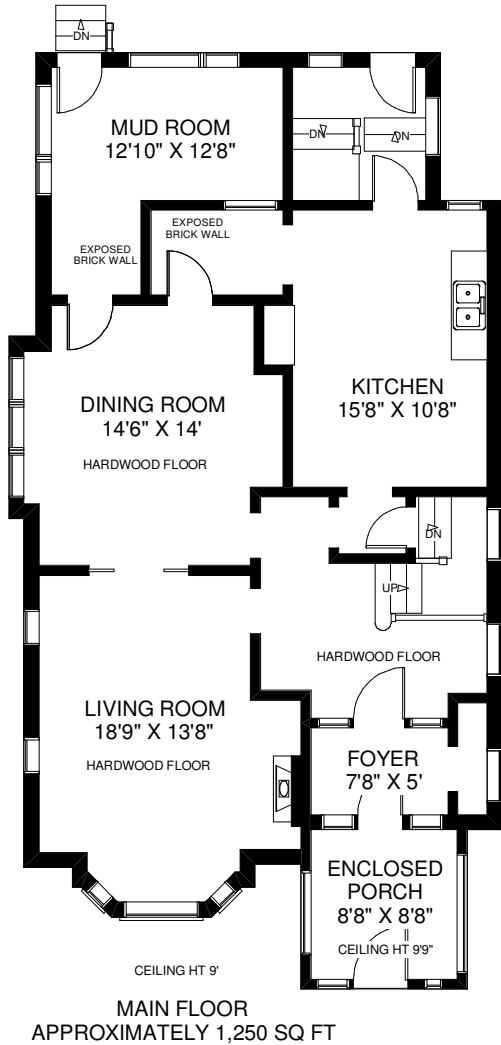

# 205 GEOFFREY STREET

**THE JULIE KINNEAR TEAM**  
**Sales Representatives**  
**Keller Williams Neighbourhood Realty**  
**(416) 236-1392**

Note: Measurements & Calculations are approximate. Provided as a guideline only.