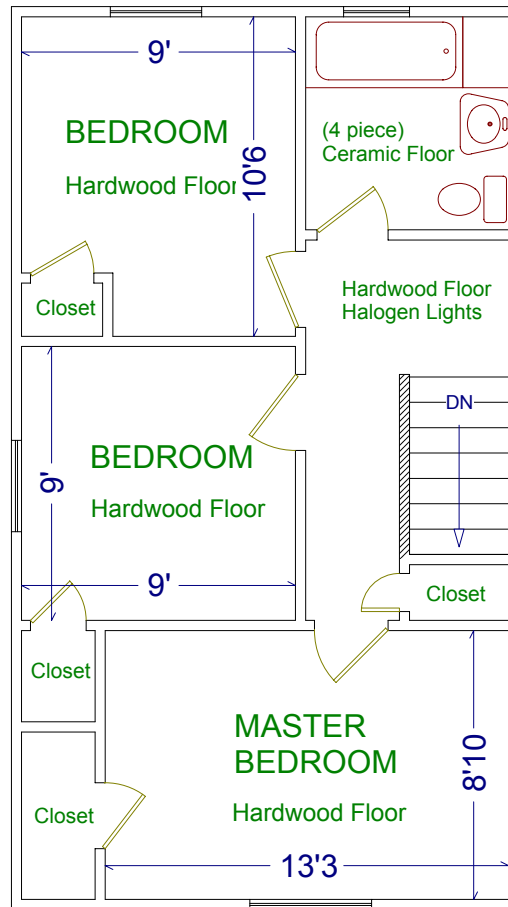

206 GOOCH AVENUE

JULIE KINNEAR

Sales Representative

(416) 762-8255

Royal LePage Real Estate
Services Ltd.

Please note: Measurements may not be 100% accurate. Floor plans are provided for convenience and are to be used as a guideline only.

FloorPlans Unlimited (416) 766-7479

MAIN FLOOR

SECOND FLOOR

BASEMENT