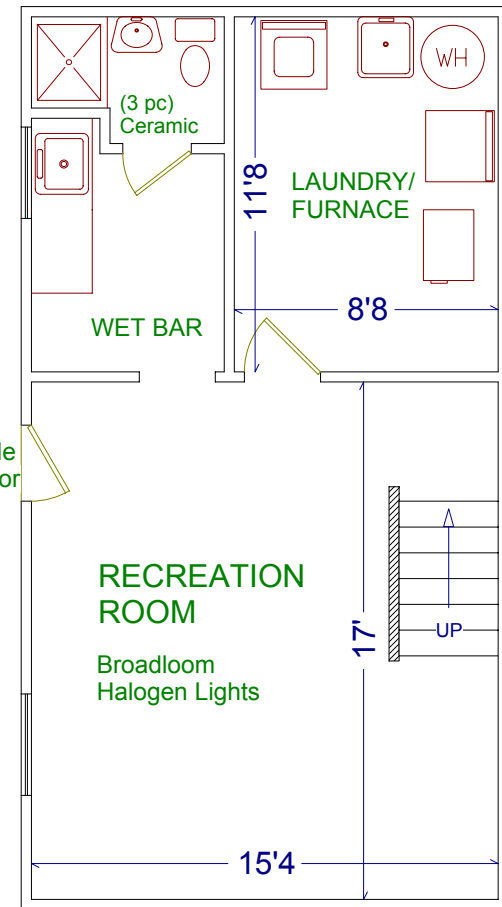

206 GOOCH AVENUE

JULIE KINNEAR

Sales Representative

(416) 762-8255

Royal LePage Real Estate
Services Ltd.

Please note: Measurements may not be 100% accurate. Floor plans are provided for convenience and are to be used as a guideline only.

FloorPlans Unlimited (416) 766-7479

MAIN FLOOR

SECOND FLOOR

BASEMENT