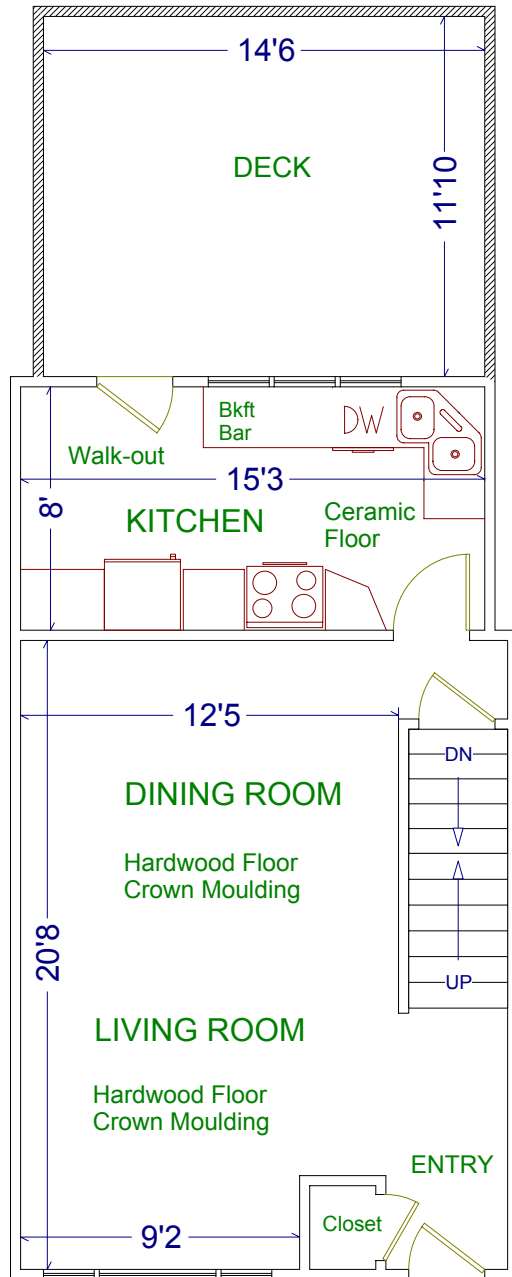

206 GOOCH AVENUE

JULIE KINNEAR

Sales Representative

(416) 762-8255

Royal LePage Real Estate
Services Ltd.

Please note: Measurements may not be 100% accurate. Floor plans are provided for convenience and are to be used as a guideline only.

FloorPlans Unlimited (416) 766-7479

MAIN FLOOR

SECOND FLOOR

BASEMENT