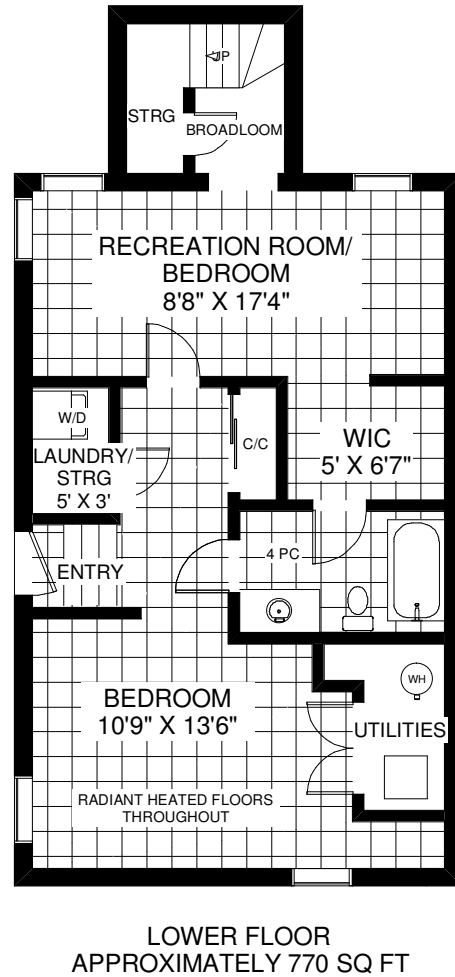

21 RADFORD AVENUE

THE JULIE KINNEAR TEAM
Royal LePage Real Estate Services Ltd., Brokerage
(416) 762-8255

Note: Measurements & Calculations are approximate.
 Provided as a guideline only.