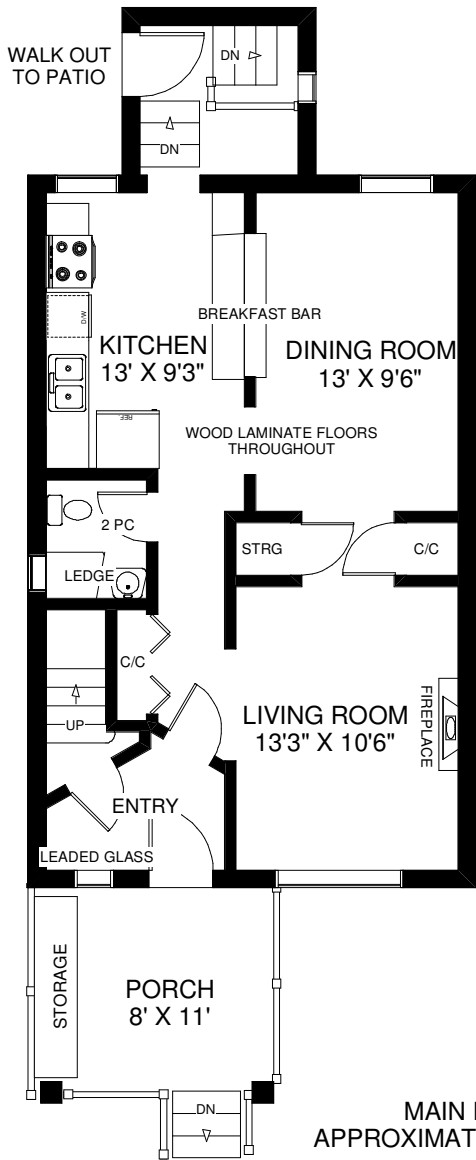

21 RADFORD AVENUE

THE JULIE KINNEAR TEAM
Royal LePage Real Estate Services Ltd., Brokerage
(416) 762-8255

Note: Measurements & Calculations are approximate.
 Provided as a guideline only.