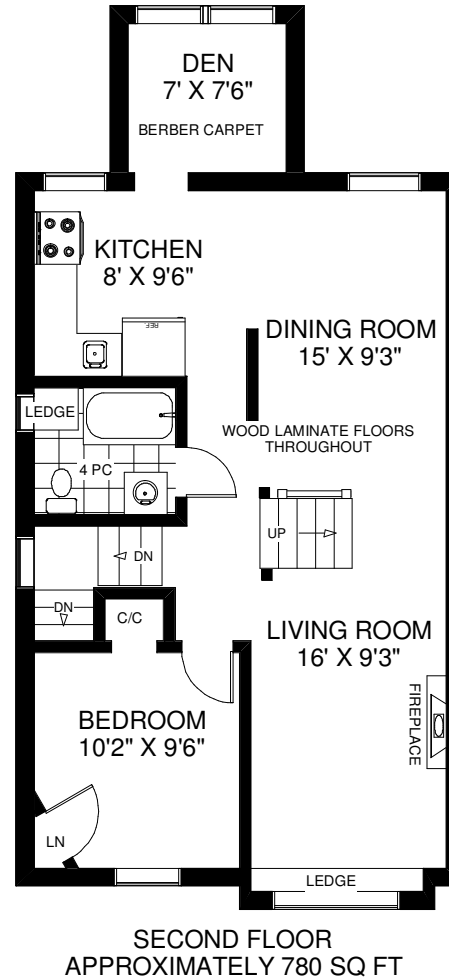

21 RADFORD AVENUE

THE JULIE KINNEAR TEAM
Royal LePage Real Estate Services Ltd., Brokerage
(416) 762-8255

Note: Measurements & Calculations are approximate.
 Provided as a guideline only.