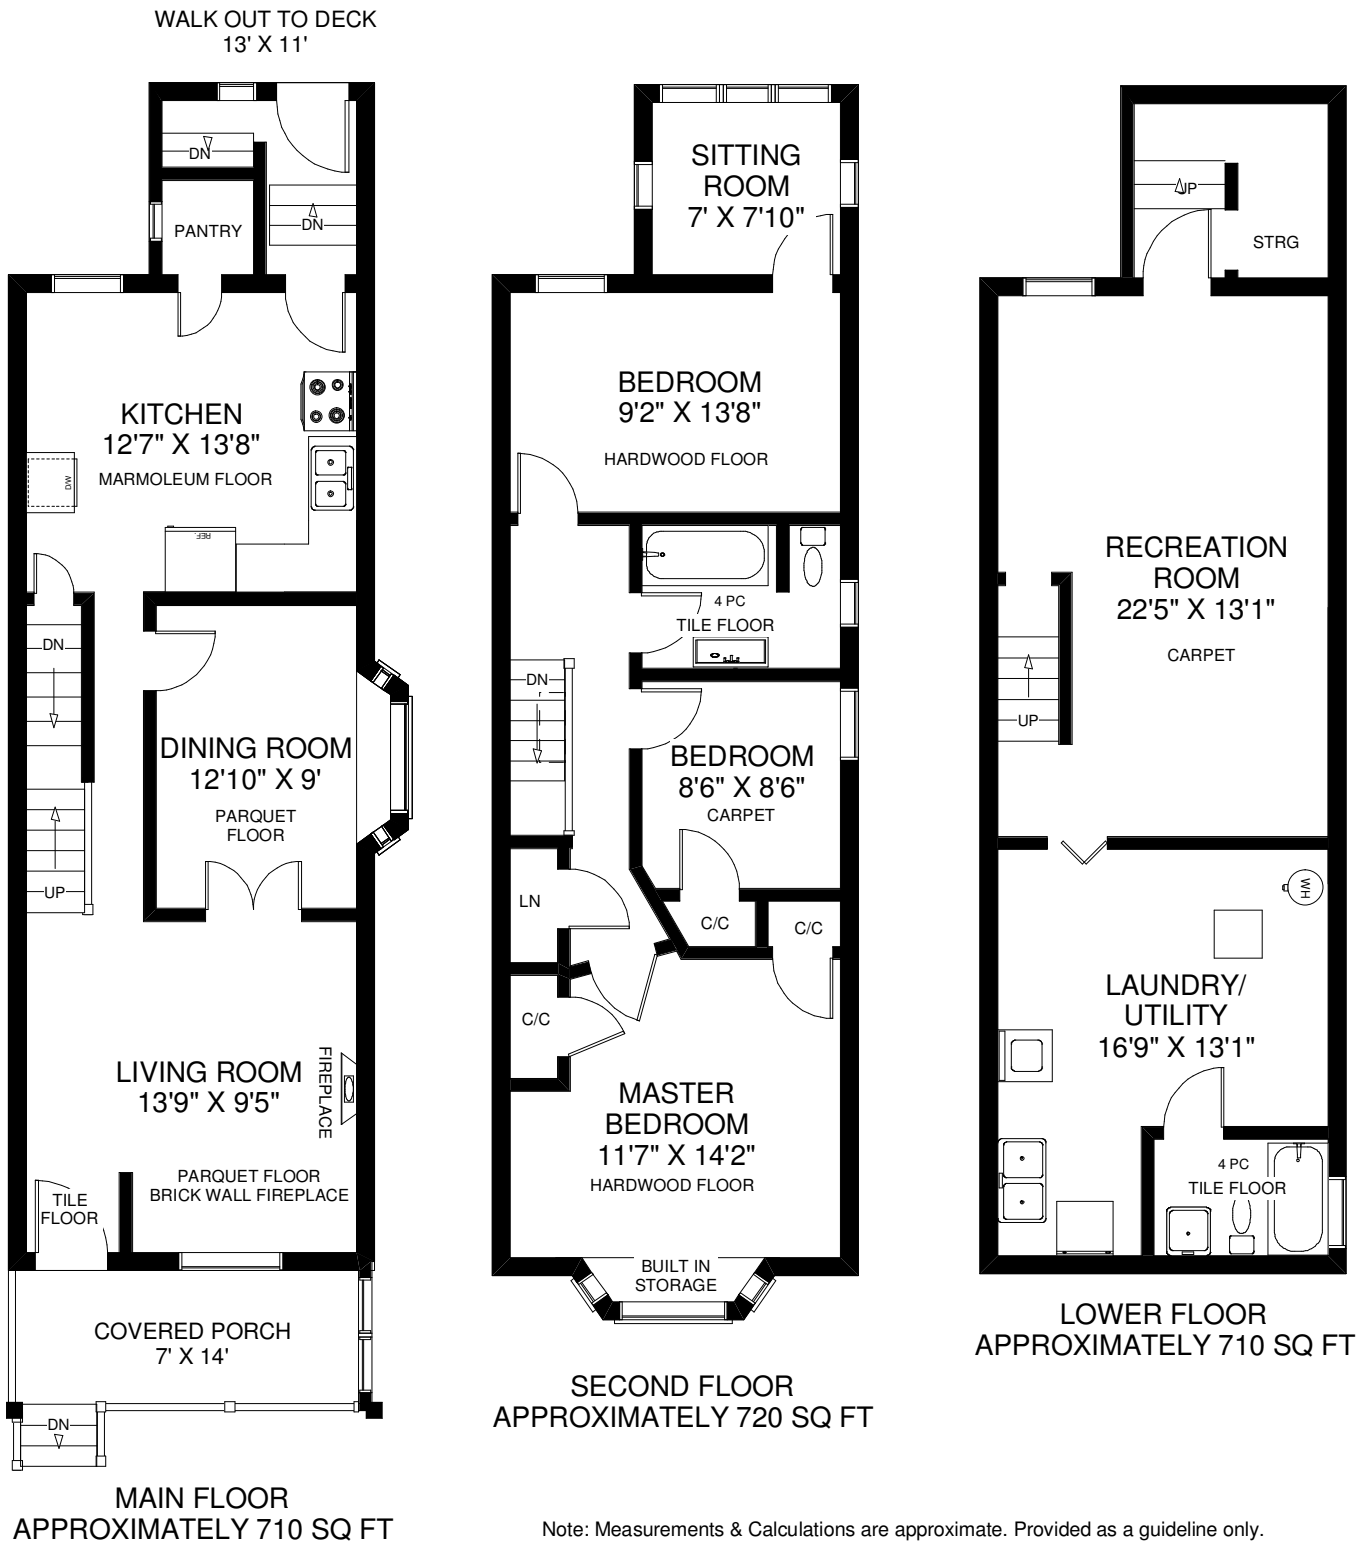

21 WRIGHT AVENUE

THE JULIE KINNEAR TEAM
Royal LePage Real Estate Services Ltd, Brokerage
(416) 762-8255

Note: Measurements & Calculations are approximate. Provided as a guideline only.