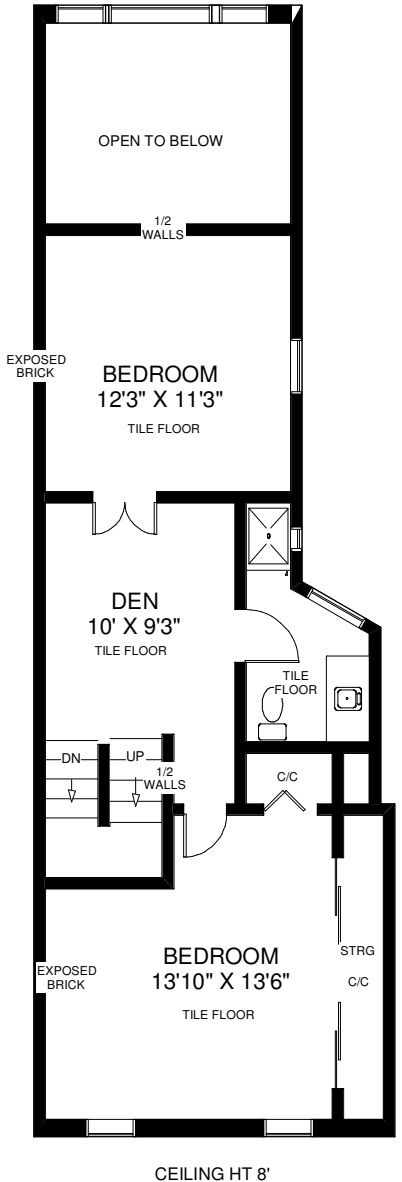

# 215 GEORGE STREET

**THE JULIE KINNEAR TEAM**  
 Sales Representatives  
 Keller Williams Neighbourhood Realty  
 (416) 236-1392

**ENTRY**  
 APPROXIMATELY 130 SQ FT

Note: Measurements & Calculations are approximate. Provided as a guideline only.