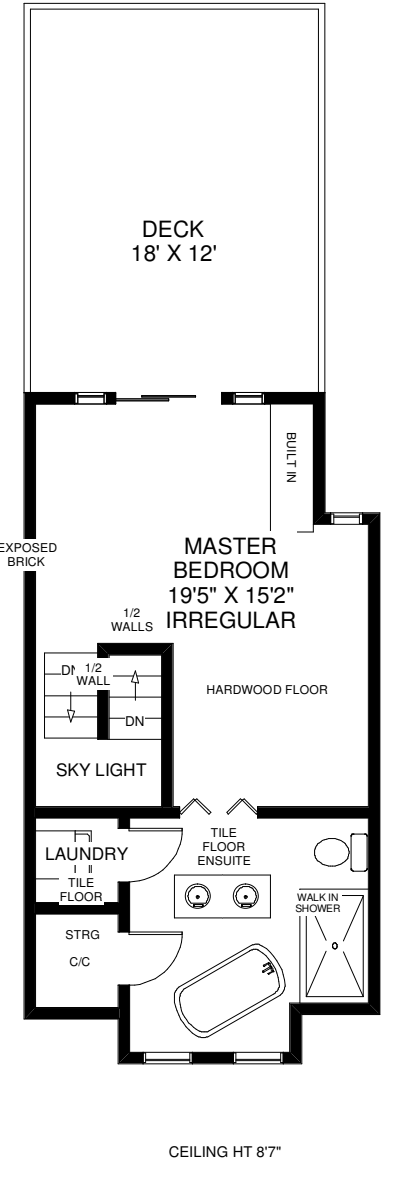

# 215 GEORGE STREET

**THE JULIE KINNEAR TEAM**  
 Sales Representatives  
 Keller Williams Neighbourhood Realty  
 (416) 236-1392

**ENTRY**  
 APPROXIMATELY 130 SQ FT

Note: Measurements & Calculations are approximate. Provided as a guideline only.