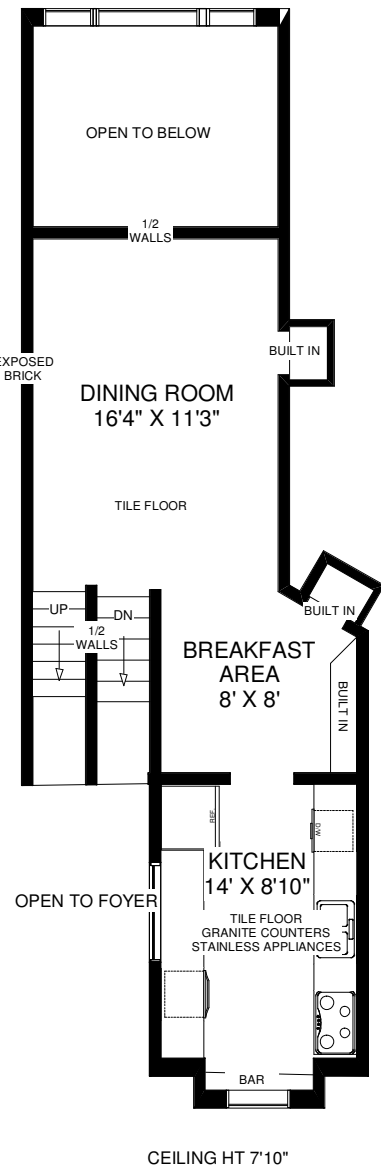

# 215 GEORGE STREET

**THE JULIE KINNEAR TEAM**  
 Sales Representatives  
 Keller Williams Neighbourhood Realty  
 (416) 236-1392

**ENTRY**  
 APPROXIMATELY 130 SQ FT

Note: Measurements & Calculations are approximate. Provided as a guideline only.