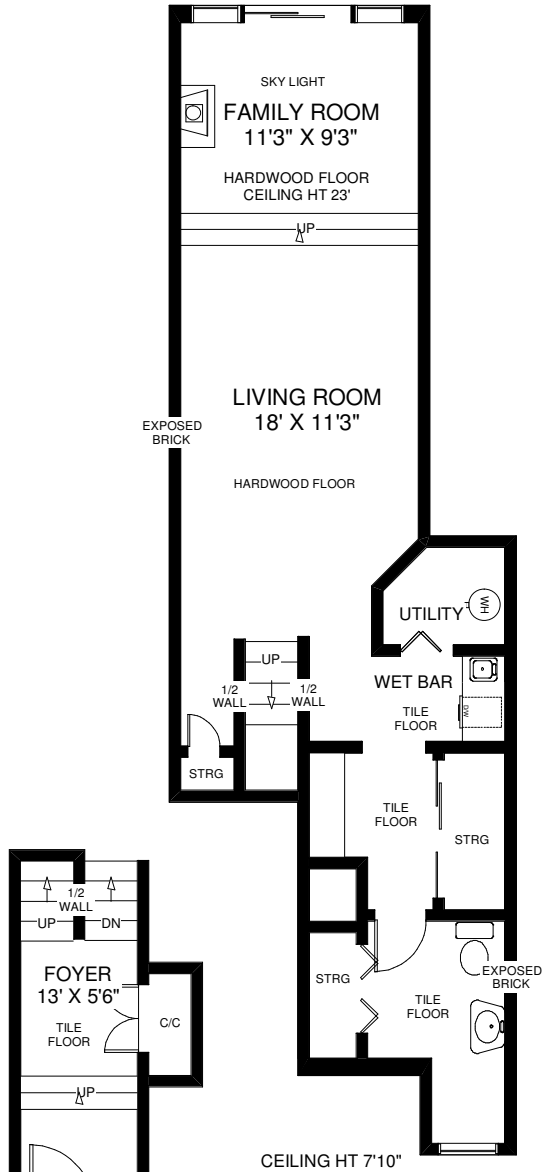

# 215 GEORGE STREET

**THE JULIE KINNEAR TEAM**  
 Sales Representatives  
 Keller Williams Neighbourhood Realty  
 (416) 236-1392

**ENTRY**  
 APPROXIMATELY 130 SQ FT

Note: Measurements & Calculations are approximate. Provided as a guideline only.