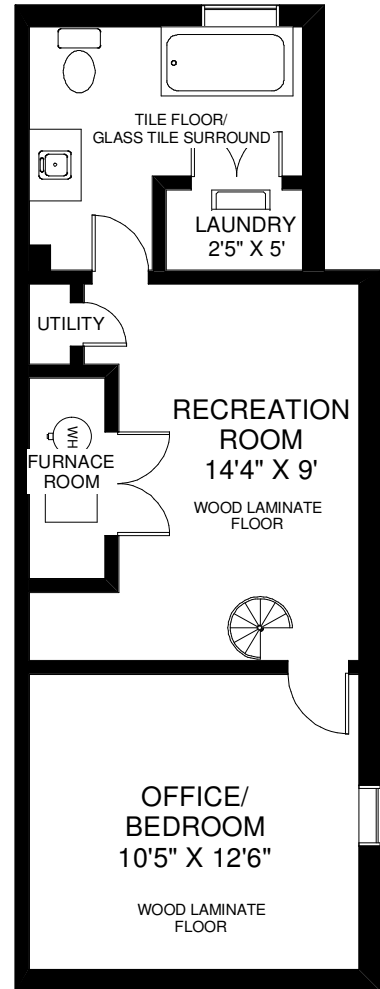

22 ROYAL STREET

THE JULIE KINNEAR TEAM
Sales Representatives
Keller Williams Neighbourhood Realty
(416) 236-1392

MAIN FLOOR
APPROXIMATELY 500 SQ FT

SECOND FLOOR
APPROXIMATELY 400 SQ FT

LOWER FLOOR
APPROXIMATELY 500 SQ FT

Note: Measurements & Calculations are approximate. Provided as a guideline only.