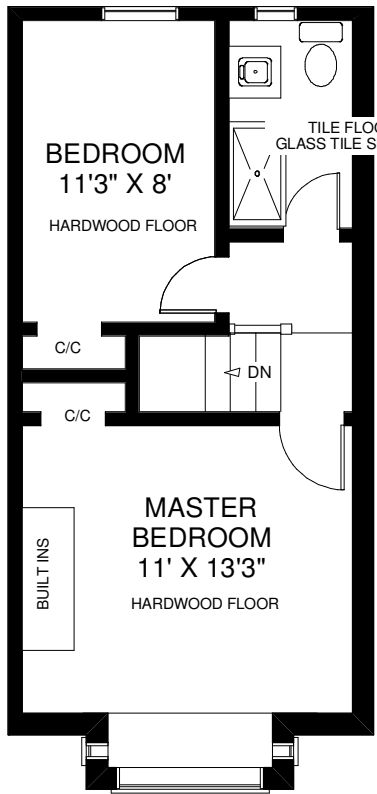

22 ROYAL STREET

THE JULIE KINNEAR TEAM
Sales Representatives
Keller Williams Neighbourhood Realty
(416) 236-1392

MAIN FLOOR
APPROXIMATELY 500 SQ FT

SECOND FLOOR
APPROXIMATELY 400 SQ FT

LOWER FLOOR
APPROXIMATELY 500 SQ FT

Note: Measurements & Calculations are approximate. Provided as a guideline only.