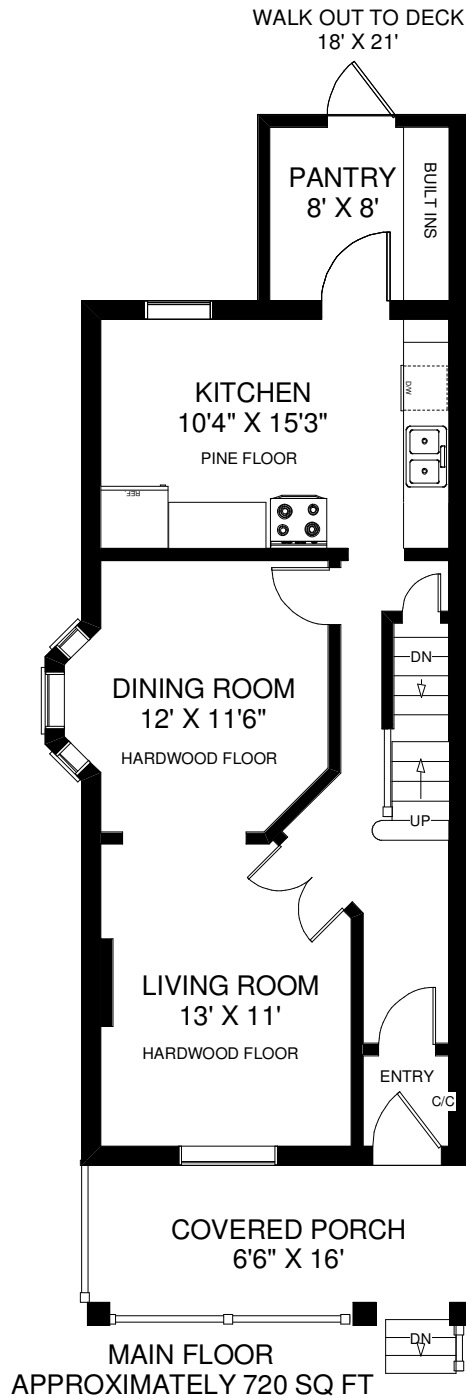

221 PACIFIC AVENUE

THE JULIE KINNEAR TEAM
Royal LePage Real Estate Services Ltd.,
Brokerage
(416) 762-8255

Note: Measurements & Calculations are approximate. Provided as a guideline only.