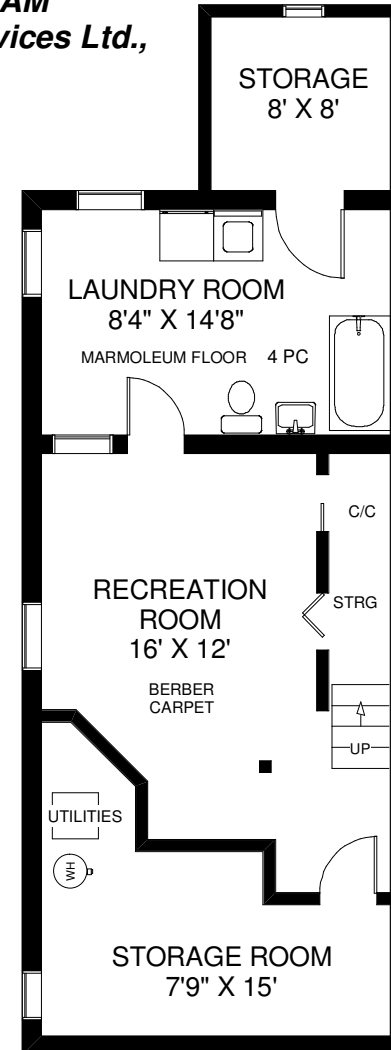

221 PACIFIC AVENUE

THE JULIE KINNEAR TEAM
Royal LePage Real Estate Services Ltd.,
Brokerage
(416) 762-8255

Note: Measurements & Calculations are approximate. Provided as a guideline only.