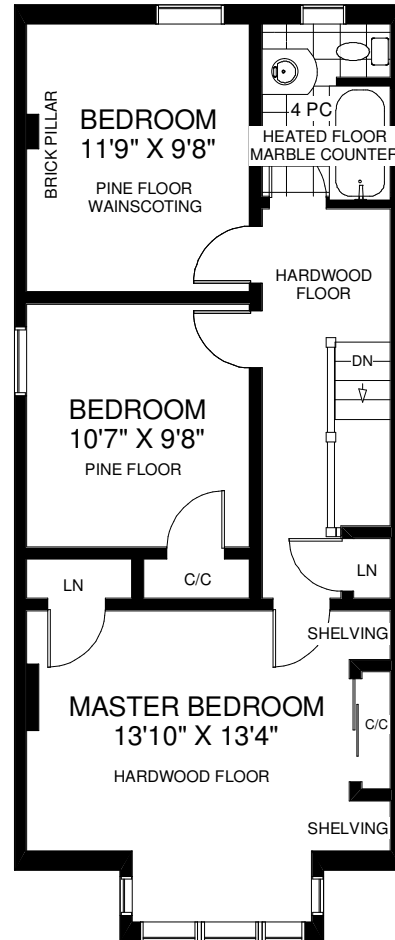

221 PACIFIC AVENUE

THE JULIE KINNEAR TEAM
Royal LePage Real Estate Services Ltd.,
Brokerage
(416) 762-8255

Note: Measurements & Calculations are approximate. Provided as a guideline only.