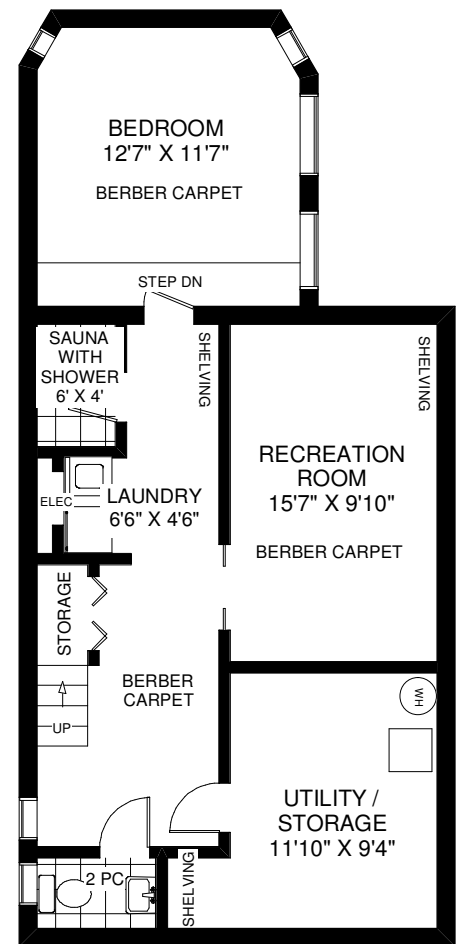

STORAGE SHED
11'9" X 8'

STUDIO

229 HEATH STREET EAST

THE JULIE KINNEAR TEAM
Royal LePage Real Estate Services Ltd.,
Brokerage
(416) 762-8255

MAIN FLOOR

SECOND FLOOR

LOWER FLOOR

Note: Measurements & Calculations are approximate. Provided as a guideline only.

FLOOR PLANS BY KIM DORNEY
647-989-6526