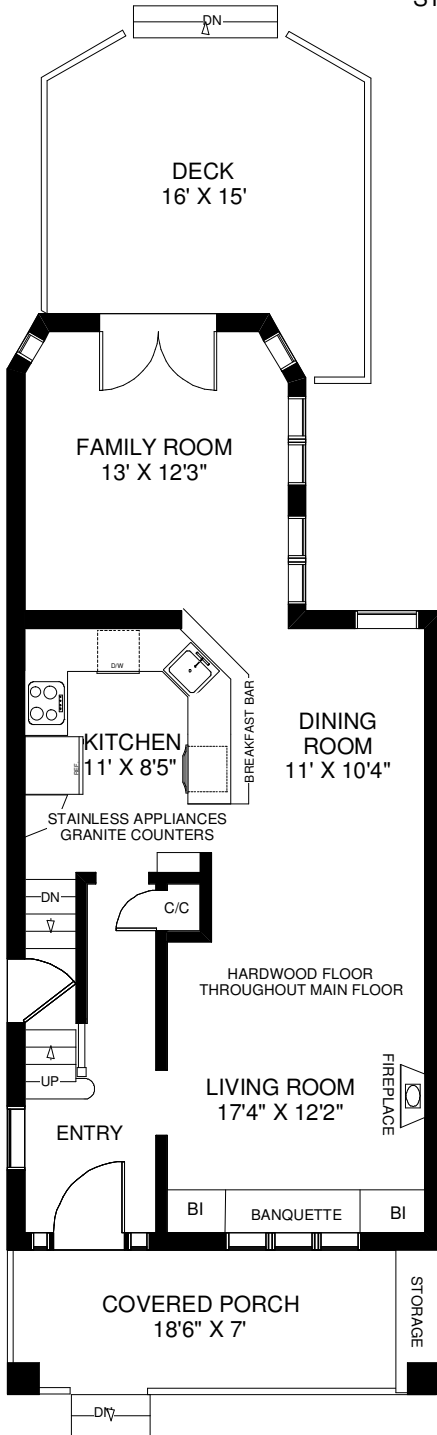

STORAGE SHED
11'9" X 8'

STUDIO

229 HEATH STREET EAST

THE JULIE KINNEAR TEAM
Royal LePage Real Estate Services Ltd.,
Brokerage
(416) 762-8255

MAIN FLOOR

SECOND FLOOR

LOWER FLOOR

Note: Measurements & Calculations are approximate. Provided as a guideline only.

FLOOR PLANS BY KIM DORNEY
647-989-6526