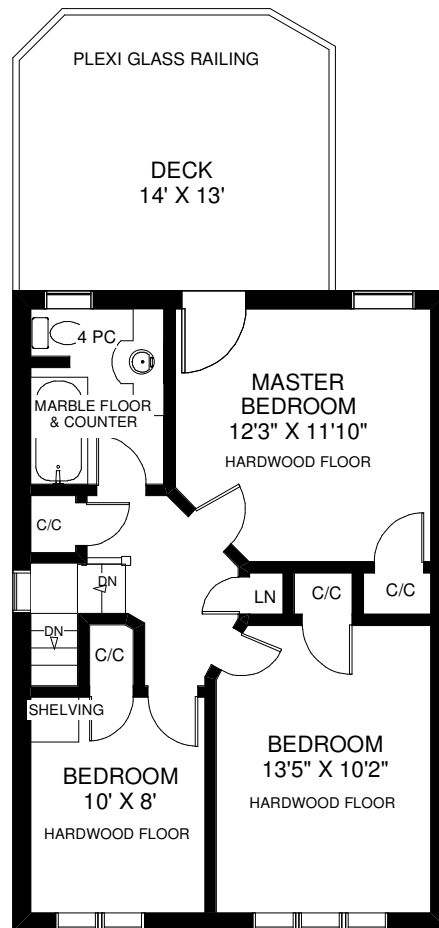

STORAGE SHED
11'9" X 8'

STUDIO

229 HEATH STREET EAST

THE JULIE KINNEAR TEAM
Royal LePage Real Estate Services Ltd.,
Brokerage
(416) 762-8255

MAIN FLOOR

SECOND FLOOR

LOWER FLOOR

Note: Measurements & Calculations are approximate. Provided as a guideline only.

FLOOR PLANS BY KIM DORNEY
647-989-6526