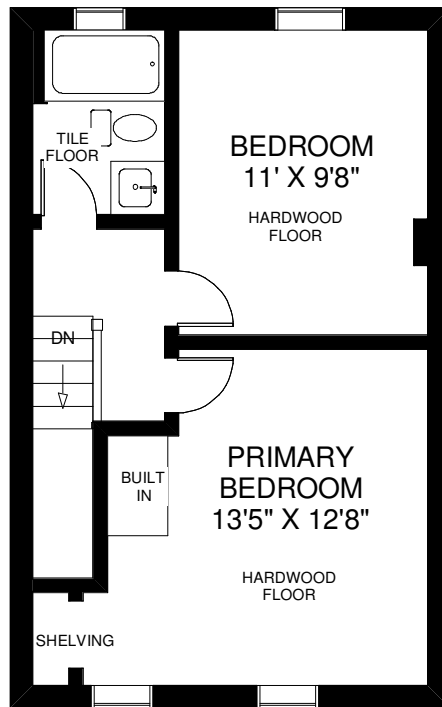

232 MARIA STREET

THE JULIE KINNEAR TEAM
Sales Representatives
Keller Williams Neighbourhood Realty
(416) 236-1392

MAIN FLOOR
APPROXIMATELY 645 SQ FT

SECOND FLOOR
APPROXIMATELY 430 SQ FT

LOWER FLOOR
APPROXIMATELY 555 SQ FT

Note: Measurements & Calculations are approximate. Provided as a guideline only.