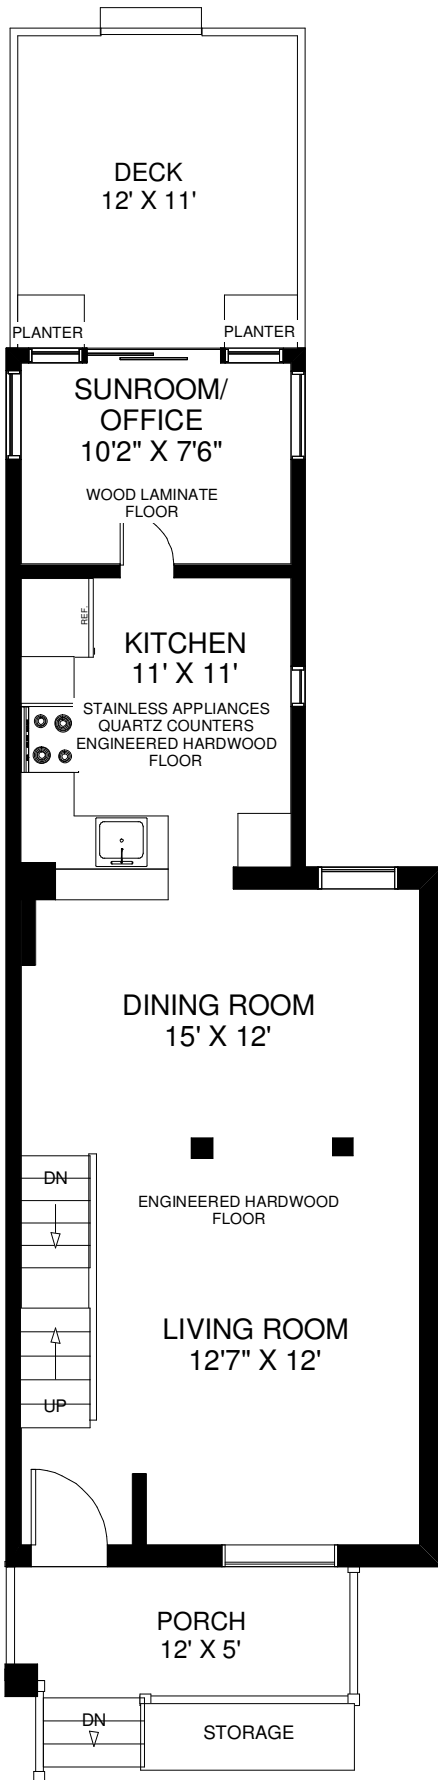

232 MARIA STREET

THE JULIE KINNEAR TEAM
Sales Representatives
Keller Williams Neighbourhood Realty
(416) 236-1392

MAIN FLOOR
APPROXIMATELY 645 SQ FT

SECOND FLOOR
APPROXIMATELY 430 SQ FT

LOWER FLOOR
APPROXIMATELY 555 SQ FT

Note: Measurements & Calculations are approximate. Provided as a guideline only.