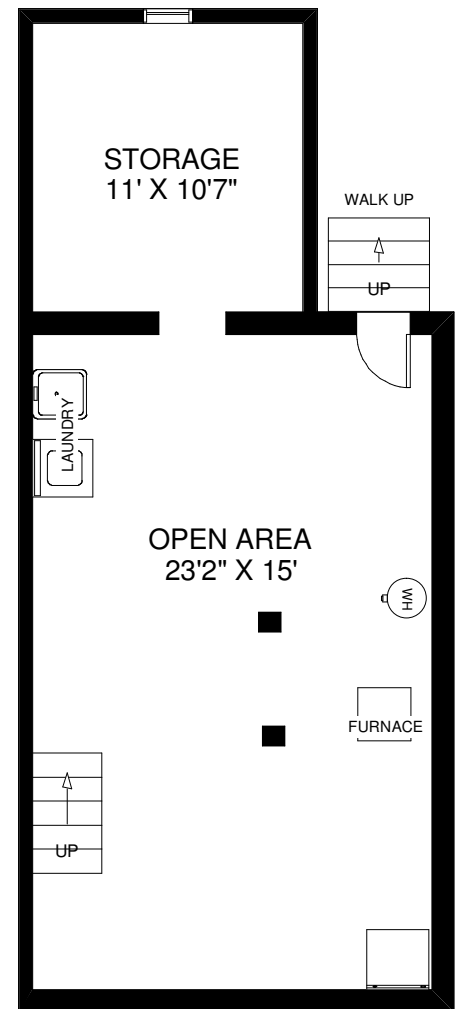

232 MARIA STREET

THE JULIE KINNEAR TEAM
Sales Representatives
Keller Williams Neighbourhood Realty
(416) 236-1392

MAIN FLOOR
APPROXIMATELY 645 SQ FT

SECOND FLOOR
APPROXIMATELY 430 SQ FT

LOWER FLOOR
APPROXIMATELY 555 SQ FT

Note: Measurements & Calculations are approximate. Provided as a guideline only.