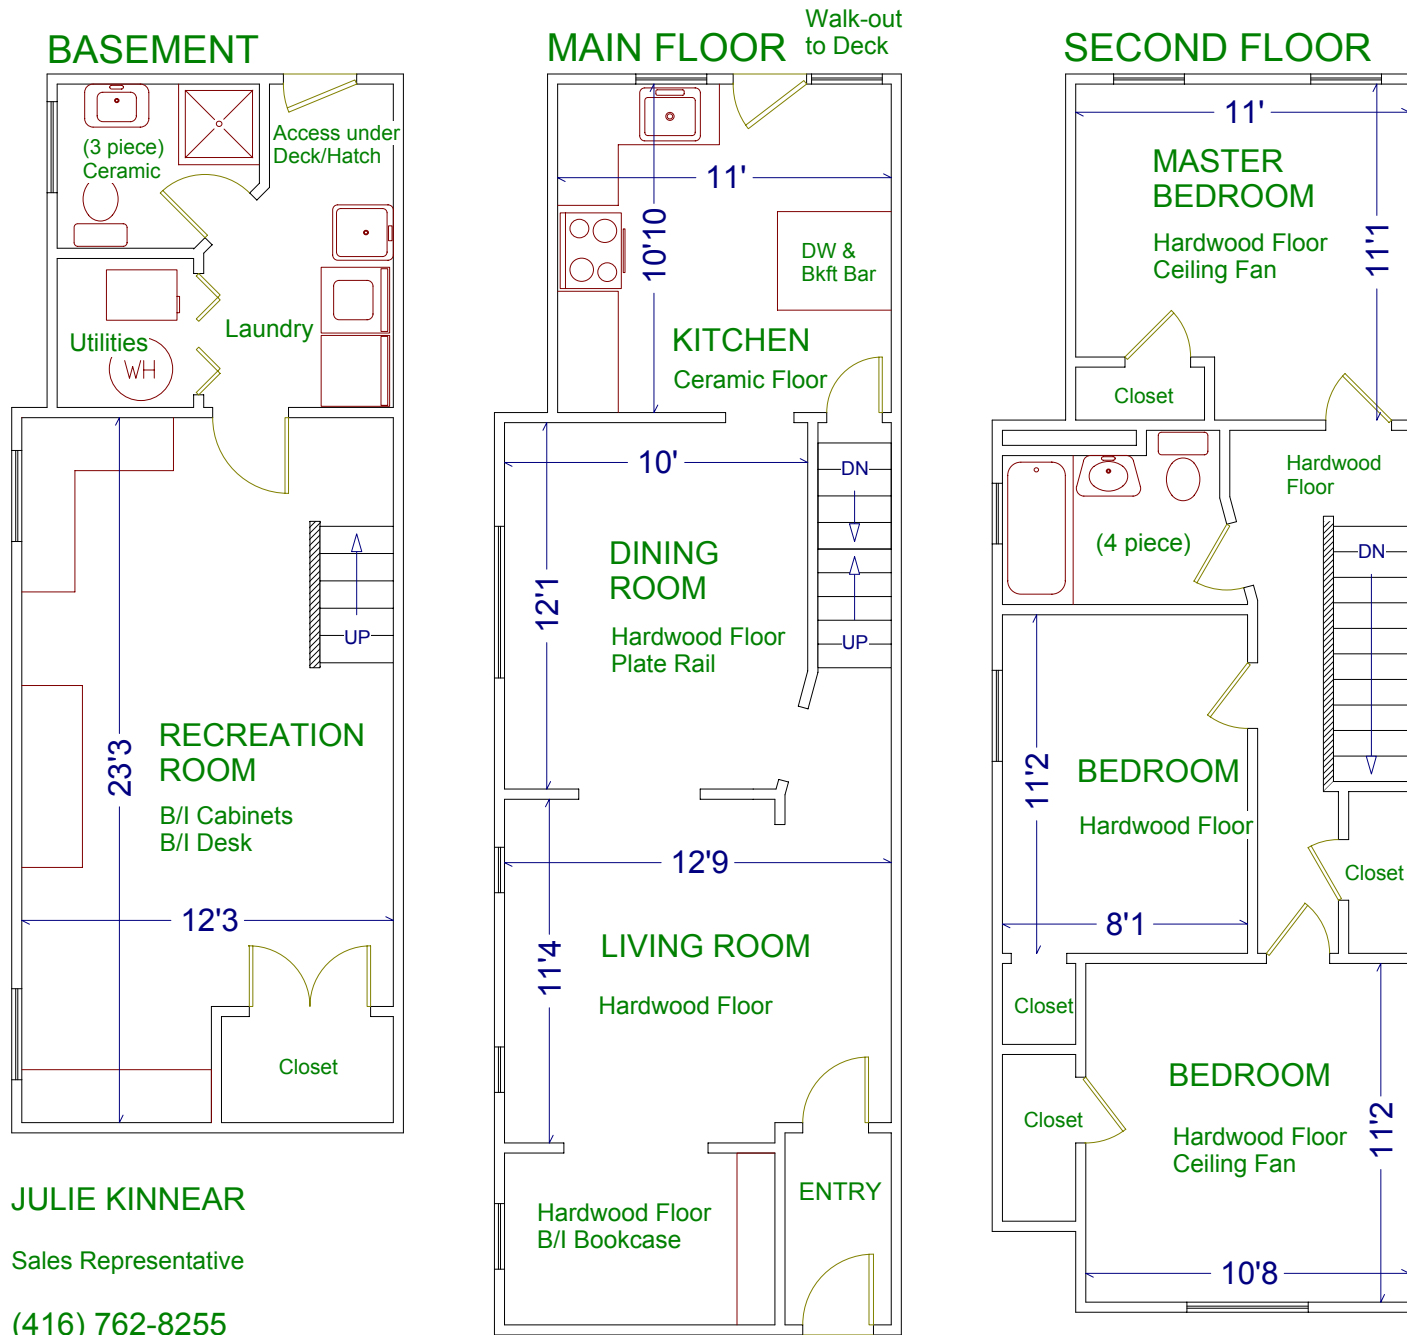

239 QUEENSDALE AVENUE

JULIE KINNEAR

Sales Representative

(416) 762-8255

Royal LePage Real Estate
Services Ltd.

Please note: Measurements may not be 100% accurate. Floor plans are provided for convenience and are to be used as a guideline only.