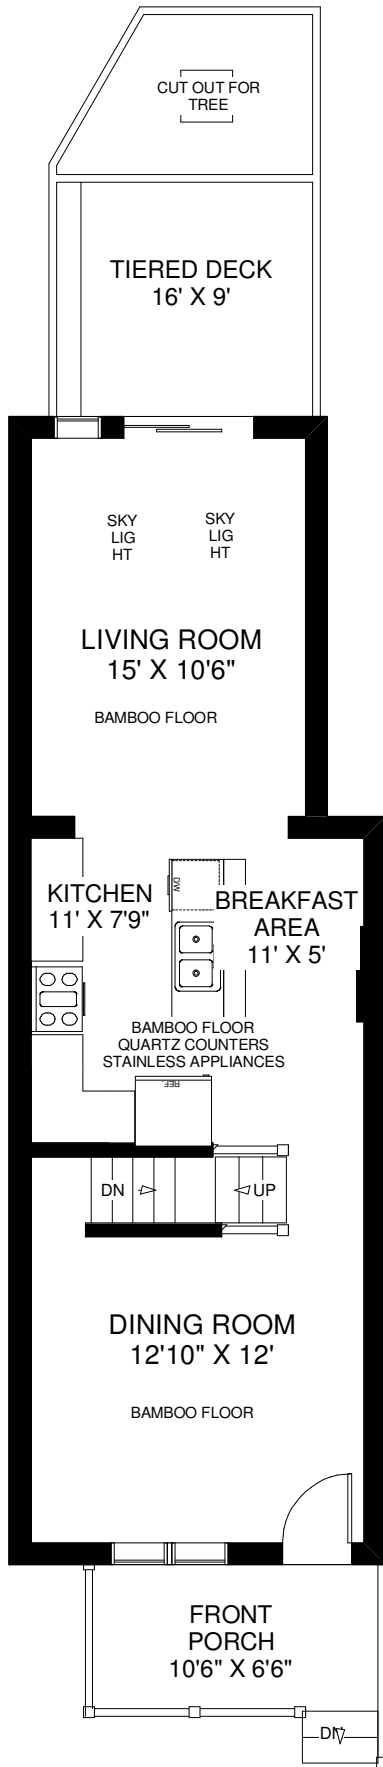

24 ROYAL STREET

THE JULIE KINNEAR TEAM
Sales Representatives
Keller Williams Neighbourhood Realty
(416) 236-1392

Note: Measurements & Calculations are approximate.
 Provided as a guideline only.