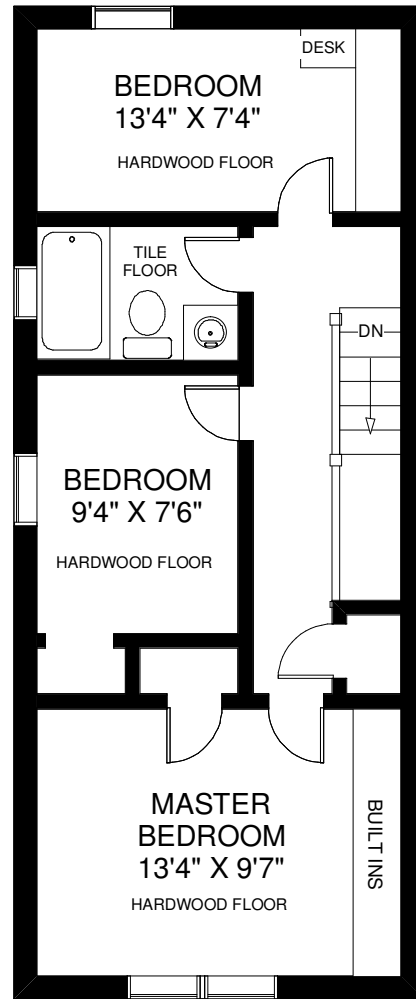

254 RANLEIGH AVENUE

THE JULIE KINNEAR TEAM
Sales Representatives
Keller Williams Neighbourhood Realty
(416) 236-1392

MAIN FLOOR
APPROXIMATELY 560 SQ FT

SECOND FLOOR
APPROXIMATELY 540 SQ FT

LOWER FLOOR
APPROXIMATELY 540 SQ FT

Note: Measurements & Calculations are approximate. Provided as a guideline only.