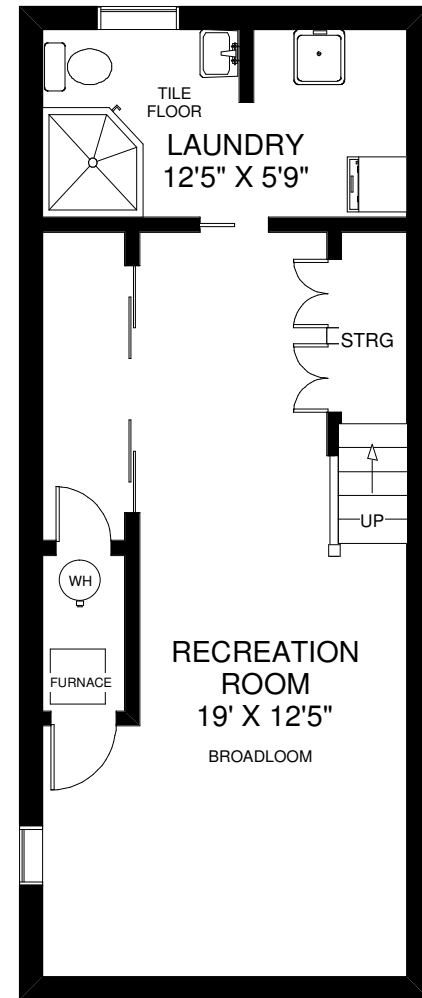

254 RANLEIGH AVENUE

THE JULIE KINNEAR TEAM
Sales Representatives
Keller Williams Neighbourhood Realty
(416) 236-1392

MAIN FLOOR
APPROXIMATELY 560 SQ FT

SECOND FLOOR
APPROXIMATELY 540 SQ FT

LOWER FLOOR
APPROXIMATELY 540 SQ FT

Note: Measurements & Calculations are approximate. Provided as a guideline only.