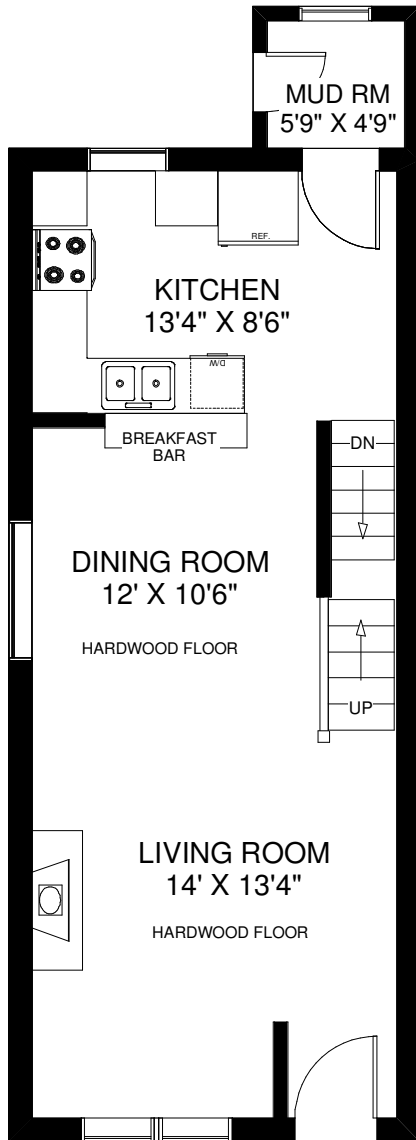

254 RANLEIGH AVENUE

THE JULIE KINNEAR TEAM
Sales Representatives
Keller Williams Neighbourhood Realty
(416) 236-1392

MAIN FLOOR
APPROXIMATELY 560 SQ FT

SECOND FLOOR
APPROXIMATELY 540 SQ FT

LOWER FLOOR
APPROXIMATELY 540 SQ FT

Note: Measurements & Calculations are approximate. Provided as a guideline only.