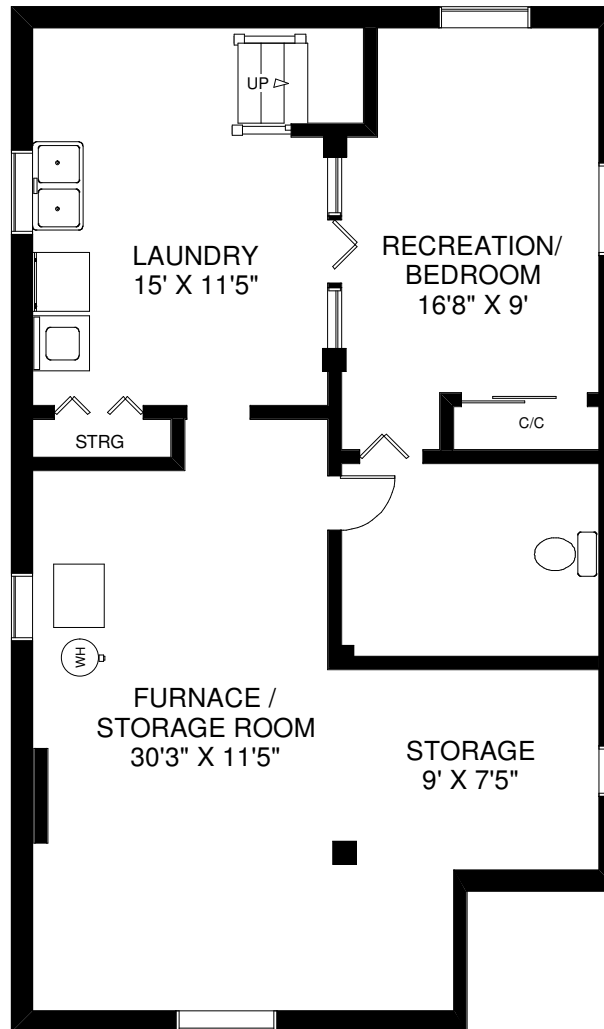

258 PRINCE EDWARD DRIVE SOUTH

LOWER FLOOR
APPROXIMATELY 950 SQ FT

THE JULIE KINNEAR TEAM
Sales Representatives
Keller Williams Neighbourhood Realty
(416) 236-1392

Note: Measurements & Calculations are approximate. Provided as a guideline only.