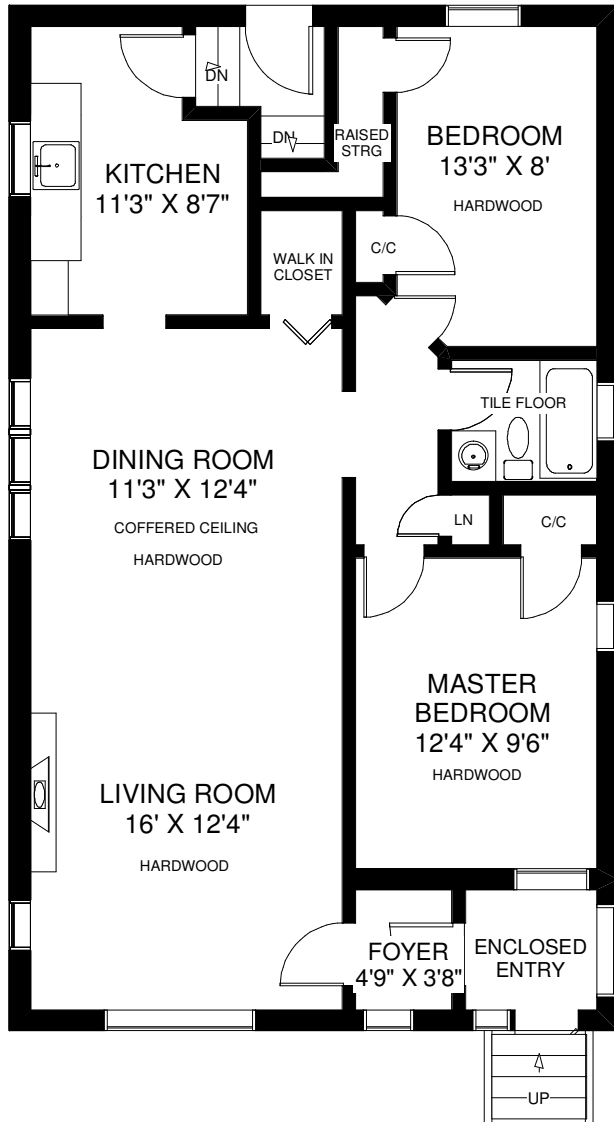

258 PRINCE EDWARD DRIVE SOUTH

LOWER FLOOR
APPROXIMATELY 950 SQ FT

THE JULIE KINNEAR TEAM
Sales Representatives
Keller Williams Neighbourhood Realty
(416) 236-1392

Note: Measurements & Calculations are approximate. Provided as a guideline only.