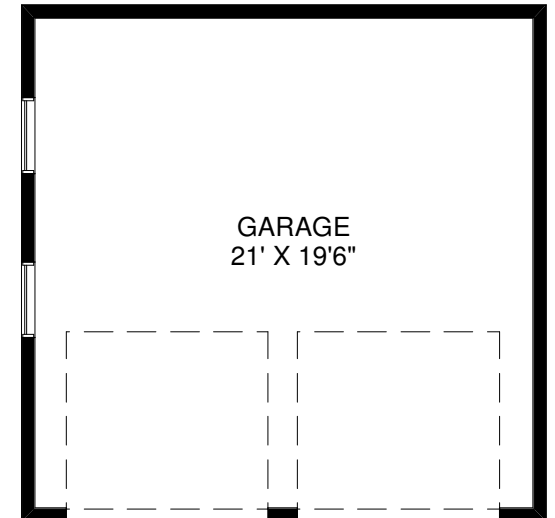

258 PRINCE EDWARD DRIVE SOUTH

LOWER FLOOR
APPROXIMATELY 950 SQ FT

THE JULIE KINNEAR TEAM
Sales Representatives
Keller Williams Neighbourhood Realty
(416) 236-1392

Note: Measurements & Calculations are approximate. Provided as a guideline only.