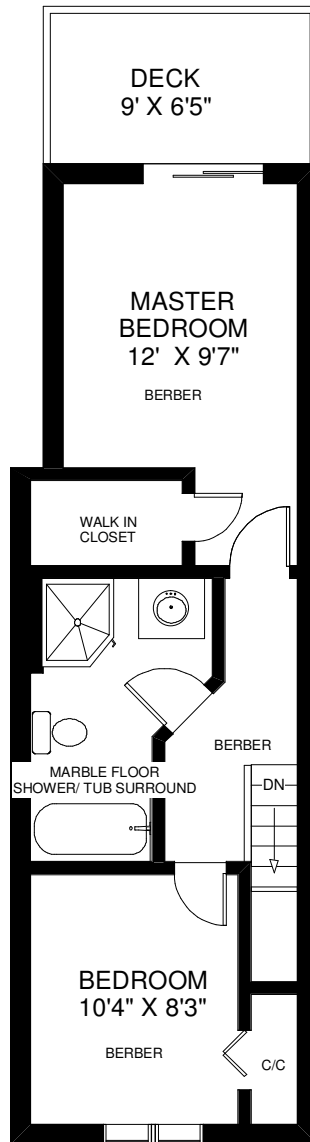

262 GLEDHILL AVENUE

THE JULIE KINNEAR TEAM
Sales Representatives
Keller Williams Neighbourhood Realty
(416) 236- 1392

MAIN FLOOR
APPROXIMATELY 500 SQ FT

SECOND FLOOR
APPROXIMATELY 500 SQ FT

LOWER FLOOR
APPROXIMATELY 500 SQ FT

Note: Measurements & Calculations are approximate. Provided as a guideline only.