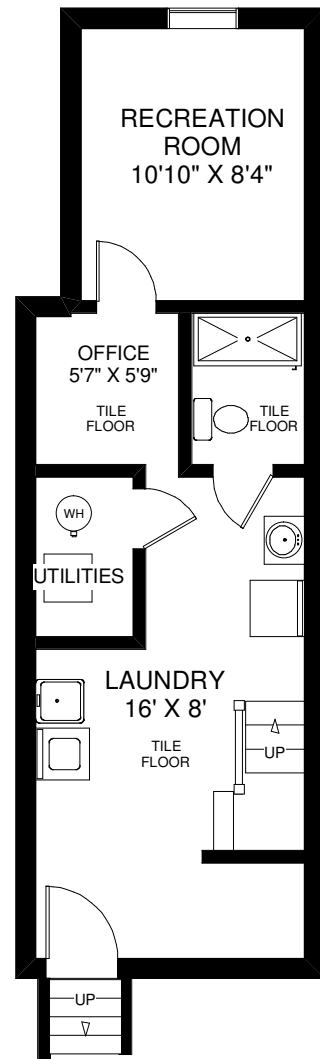

262 GLEDHILL AVENUE

THE JULIE KINNEAR TEAM
Sales Representatives
Keller Williams Neighbourhood Realty
(416) 236- 1392

MAIN FLOOR
APPROXIMATELY 500 SQ FT

SECOND FLOOR
APPROXIMATELY 500 SQ FT

LOWER FLOOR
APPROXIMATELY 500 SQ FT

Note: Measurements & Calculations are approximate. Provided as a guideline only.