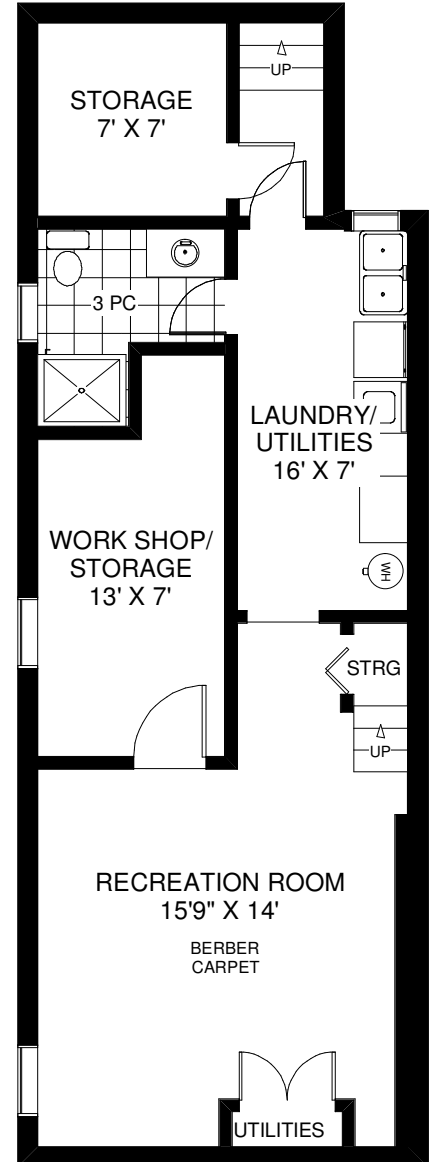

274 WYCHWOOD AVENUE

THE JULIE KINNEAR TEAM
Royal LePage Real Estate Services Ltd.,
 Brokerage
 (416) 762-8255

Note: Measurements & Calculations are approximate. Provided as a guideline only.