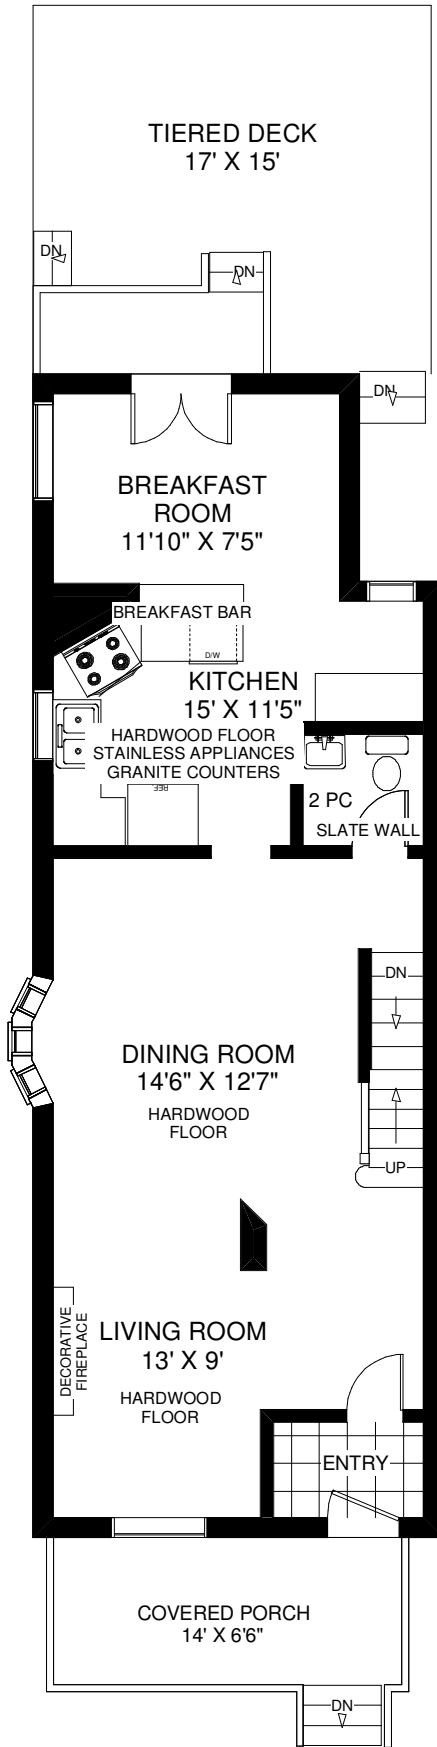

274 WYCHWOOD AVENUE

THE JULIE KINNEAR TEAM
Royal LePage Real Estate Services Ltd.,
 Brokerage
 (416) 762-8255

Note: Measurements & Calculations are approximate. Provided as a guideline only.