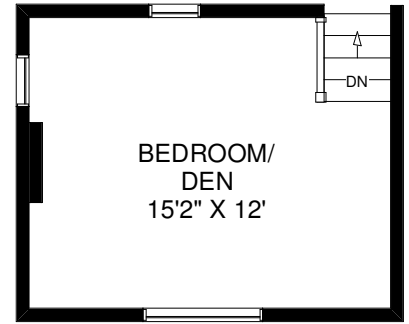

274 WYCHWOOD AVENUE

THE JULIE KINNEAR TEAM
Royal LePage Real Estate Services Ltd.,
 Brokerage
 (416) 762-8255

Note: Measurements & Calculations are approximate. Provided as a guideline only.