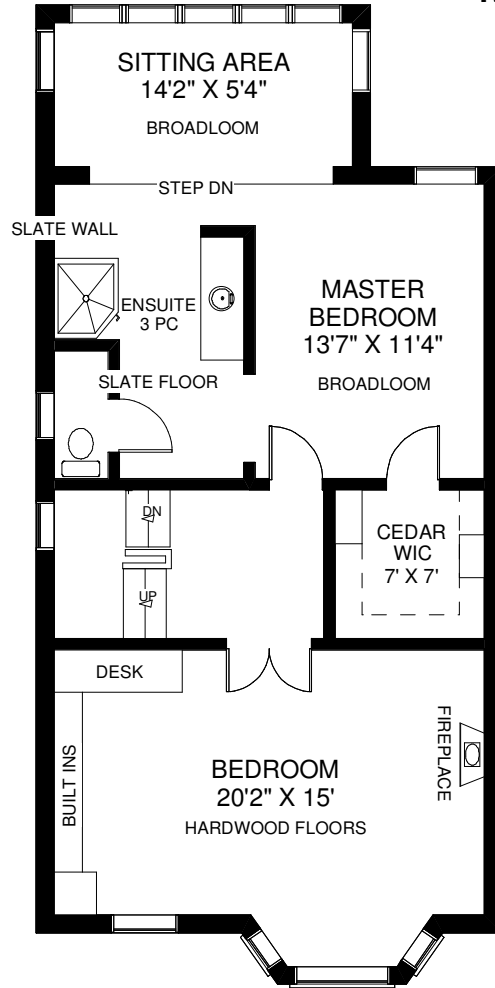

277 WRIGHT AVENUE

THE JULIE KINNEAR TEAM
Royal LePage Real Estate Services Ltd.,
Brokerage
(416) 762-8255

WALK OUT TO
 INTERLOCKING PATIO

Note: Measurements & Calculations are approximate. Provided as a guideline only.