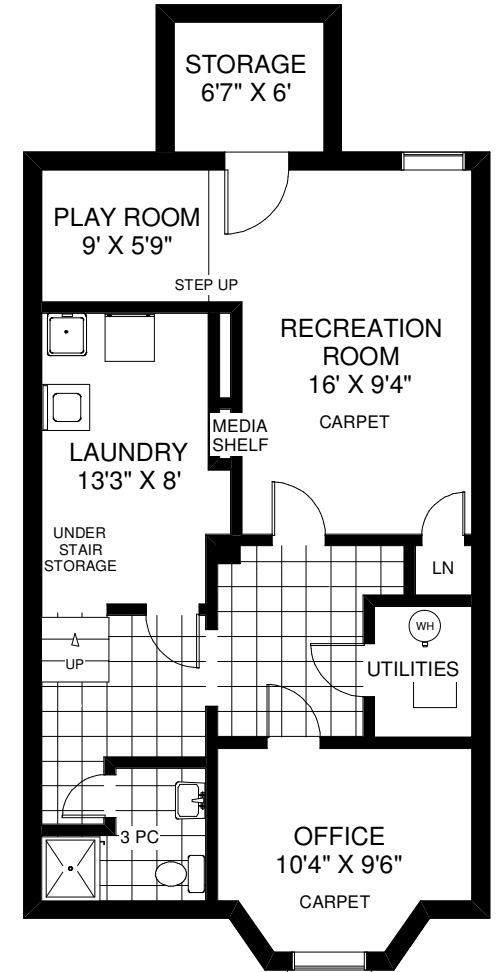

277 WRIGHT AVENUE

THE JULIE KINNEAR TEAM
Royal LePage Real Estate Services Ltd.,
Brokerage
(416) 762-8255

WALK OUT TO
 INTERLOCKING PATIO

Note: Measurements & Calculations are approximate. Provided as a guideline only.