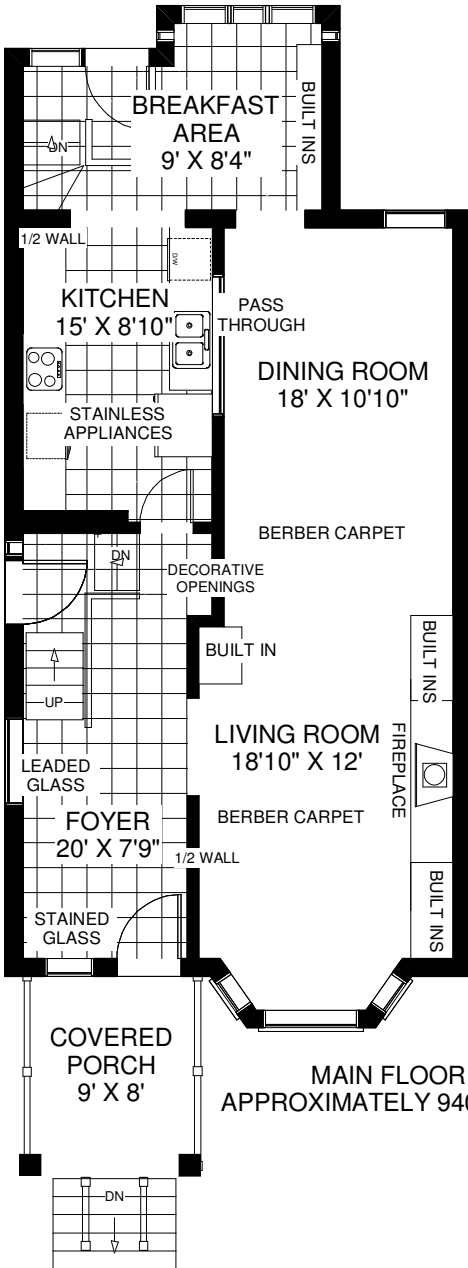

277 WRIGHT AVENUE

THE JULIE KINNEAR TEAM
Royal LePage Real Estate Services Ltd.,
Brokerage
(416) 762-8255

WALK OUT TO
 INTERLOCKING PATIO

Note: Measurements & Calculations are approximate. Provided as a guideline only.