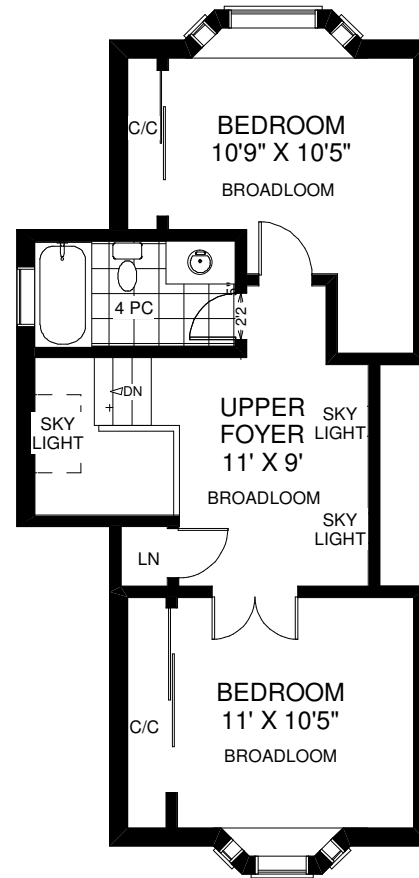

277 WRIGHT AVENUE

THE JULIE KINNEAR TEAM
Royal LePage Real Estate Services Ltd.,
Brokerage
(416) 762-8255

WALK OUT TO
 INTERLOCKING PATIO

Note: Measurements & Calculations are approximate. Provided as a guideline only.