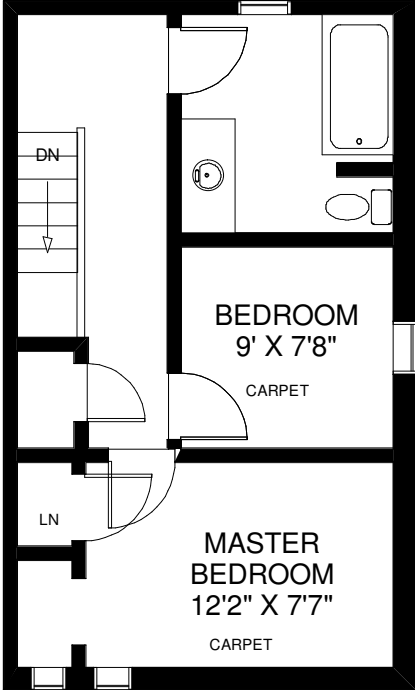

# 29 CORBETT AVENUE

**THE JULIE KINNEAR TEAM**  
Sales Representatives  
Keller Williams Neighbourhood Realty  
(416) 236-1392

**MAIN FLOOR**  
APPROXIMATELY 680 SQ FT

**SECOND FLOOR**  
APPROXIMATELY 400 SQ FT

**LOWER FLOOR**  
APPROXIMATELY 460 SQ FT

Note: Measurements & Calculations are approximate. Provided as a guideline only.