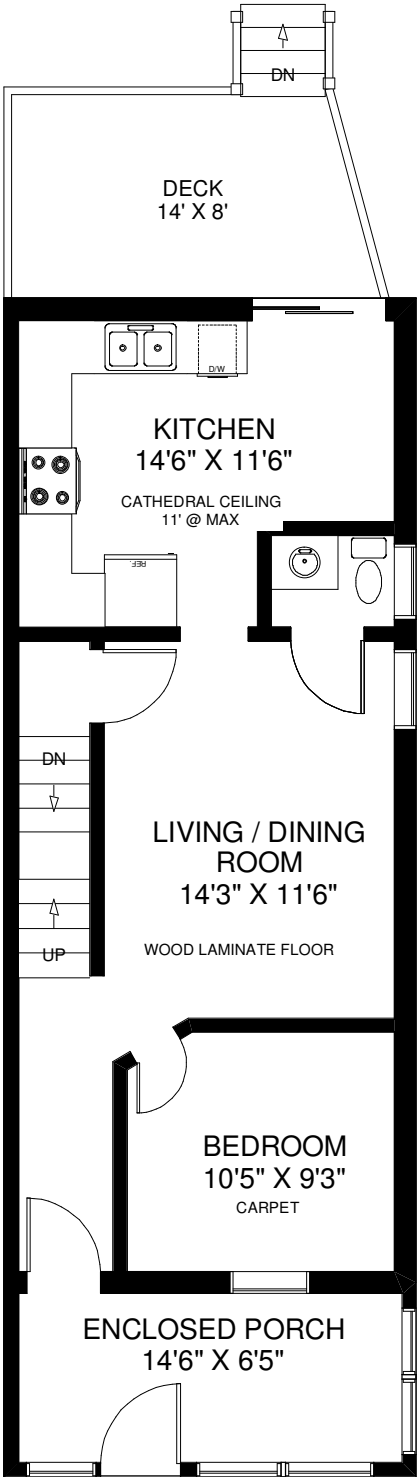

# 29 CORBETT AVENUE

**THE JULIE KINNEAR TEAM**  
Sales Representatives  
Keller Williams Neighbourhood Realty  
(416) 236-1392

**MAIN FLOOR**  
APPROXIMATELY 680 SQ FT

**SECOND FLOOR**  
APPROXIMATELY 400 SQ FT

**LOWER FLOOR**  
APPROXIMATELY 460 SQ FT

Note: Measurements & Calculations are approximate. Provided as a guideline only.