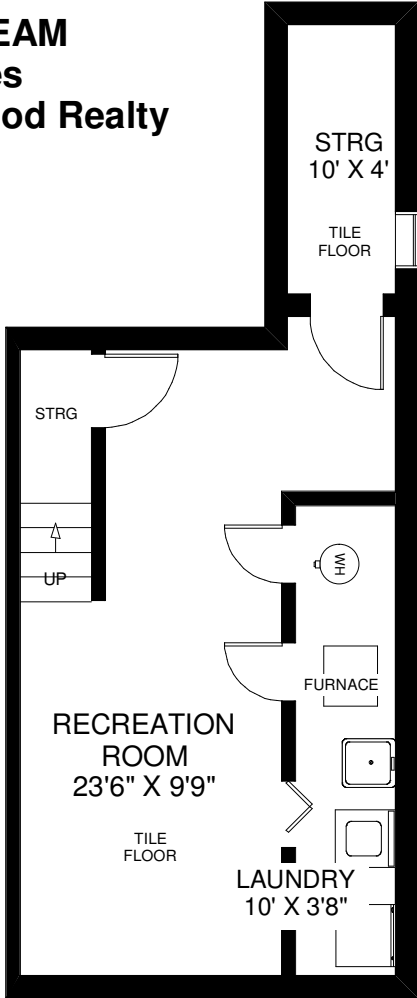

# 29 CORBETT AVENUE

**THE JULIE KINNEAR TEAM**  
Sales Representatives  
Keller Williams Neighbourhood Realty  
(416) 236-1392

**MAIN FLOOR**  
APPROXIMATELY 680 SQ FT

**SECOND FLOOR**  
APPROXIMATELY 400 SQ FT

**LOWER FLOOR**  
APPROXIMATELY 460 SQ FT

Note: Measurements & Calculations are approximate. Provided as a guideline only.