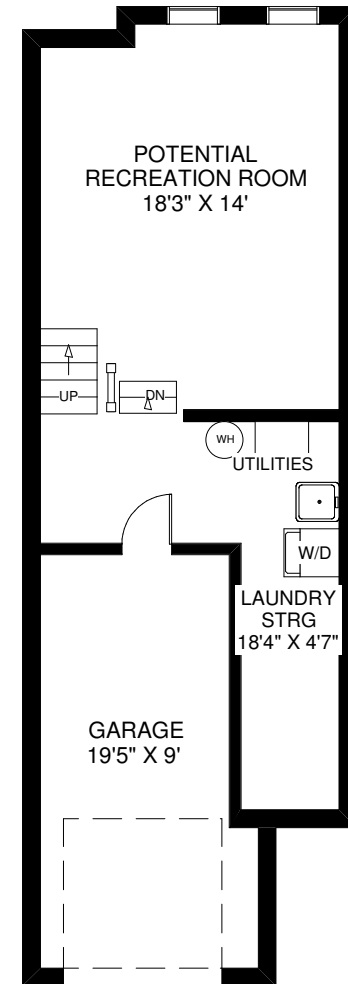

# 29 TOMMY DOUGLAS GARDENS

**THE JULIE KINNEAR TEAM**  
**Royal LePage Real Estate Services Ltd.,**  
**Brokerage**  
**(416) 762-8255**

**MAIN FLOOR**  
 APPROXIMATELY 589 SQ FT

**SECOND FLOOR**  
 APPROXIMATELY 579 SQ FT

**THIRD FLOOR**  
 APPROXIMATELY 579 SQ FT

**LOWER FLOOR**  
 APPROXIMATELY 489 SQ FT

Note: Measurements & Calculations are approximate. Provided as a guideline only.