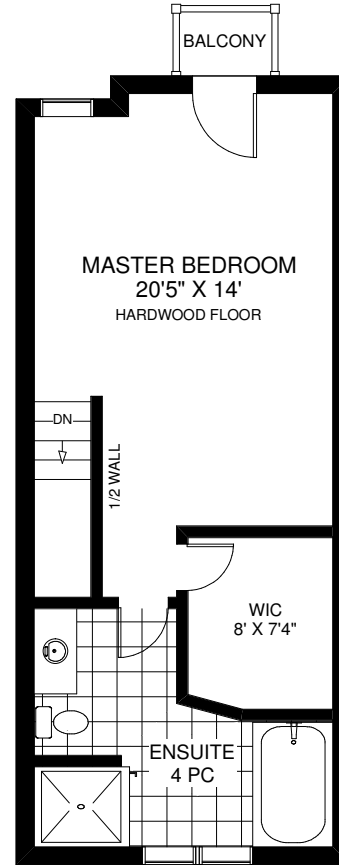

# 29 TOMMY DOUGLAS GARDENS

**THE JULIE KINNEAR TEAM**  
**Royal LePage Real Estate Services Ltd.,**  
**Brokerage**  
**(416) 762-8255**

**MAIN FLOOR**  
 APPROXIMATELY 589 SQ FT

**SECOND FLOOR**  
 APPROXIMATELY 579 SQ FT

**THIRD FLOOR**  
 APPROXIMATELY 579 SQ FT

**LOWER FLOOR**  
 APPROXIMATELY 489 SQ FT

Note: Measurements & Calculations are approximate. Provided as a guideline only.