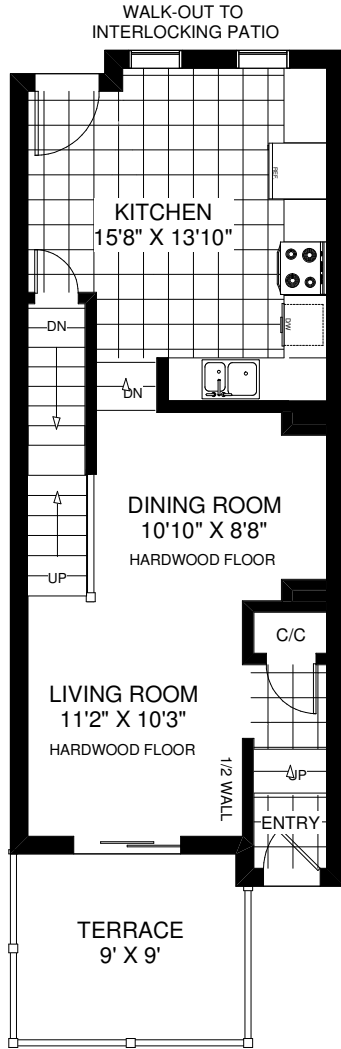

# 29 TOMMY DOUGLAS GARDENS

**THE JULIE KINNEAR TEAM**  
**Royal LePage Real Estate Services Ltd.,**  
**Brokerage**  
**(416) 762-8255**

**MAIN FLOOR**  
 APPROXIMATELY 589 SQ FT

**SECOND FLOOR**  
 APPROXIMATELY 579 SQ FT

**THIRD FLOOR**  
 APPROXIMATELY 579 SQ FT

**LOWER FLOOR**  
 APPROXIMATELY 489 SQ FT

Note: Measurements & Calculations are approximate. Provided as a guideline only.