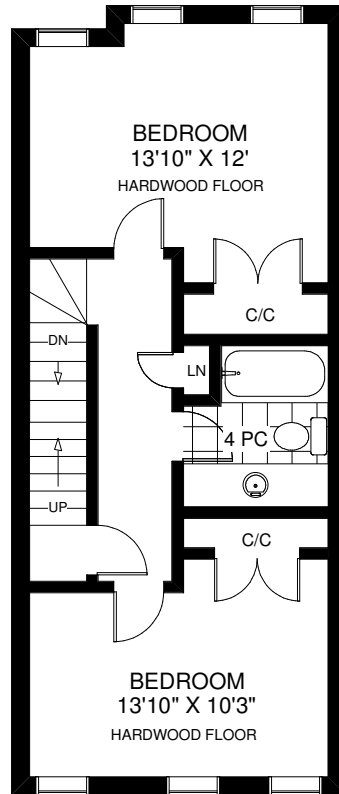

# 29 TOMMY DOUGLAS GARDENS

**THE JULIE KINNEAR TEAM**  
**Royal LePage Real Estate Services Ltd.,**  
**Brokerage**  
**(416) 762-8255**

**MAIN FLOOR**  
 APPROXIMATELY 589 SQ FT

**SECOND FLOOR**  
 APPROXIMATELY 579 SQ FT

**THIRD FLOOR**  
 APPROXIMATELY 579 SQ FT

**LOWER FLOOR**  
 APPROXIMATELY 489 SQ FT

Note: Measurements & Calculations are approximate. Provided as a guideline only.