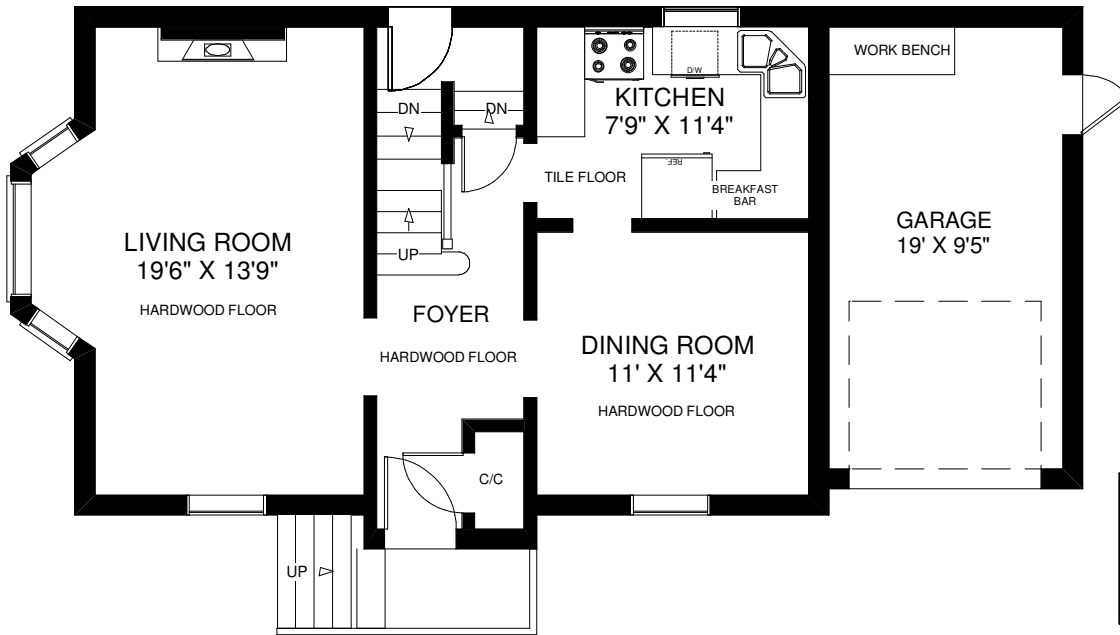

# 291 BESSBOROUGH DRIVE

**THE JULIE KINNEAR TEAM**  
Sales Representatives  
Keller Williams Neighbourhood Realty  
(416) 236-1392

**MAIN FLOOR**  
APPROXIMATELY 700 SQ FT

Note: Measurements & Calculations are approximate. Provided as a guideline only.

**SECOND FLOOR**  
APPROXIMATELY 700 SQ FT

**LOWER FLOOR**  
APPROXIMATELY 700 SQ FT