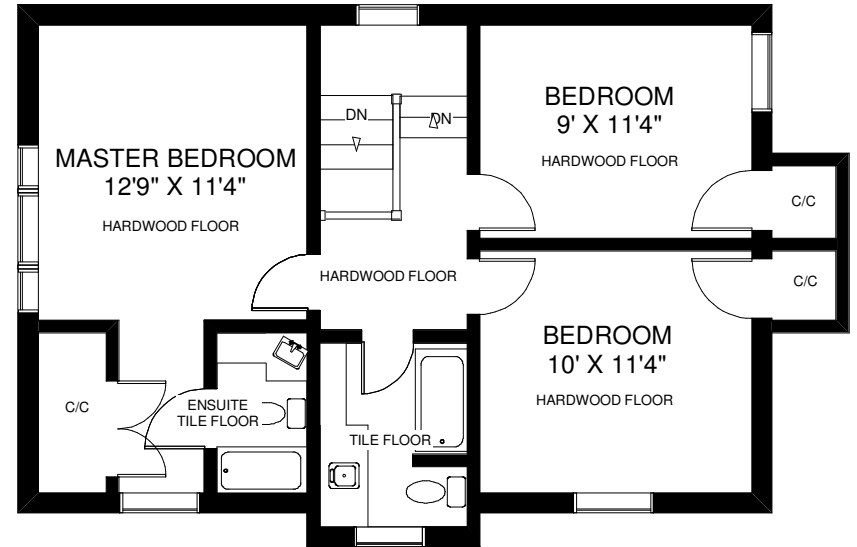

# 291 BESSBOROUGH DRIVE

**THE JULIE KINNEAR TEAM**  
Sales Representatives  
Keller Williams Neighbourhood Realty  
(416) 236-1392

**MAIN FLOOR**  
APPROXIMATELY 700 SQ FT

Note: Measurements & Calculations are approximate. Provided as a guideline only.

**SECOND FLOOR**  
APPROXIMATELY 700 SQ FT

**LOWER FLOOR**  
APPROXIMATELY 700 SQ FT