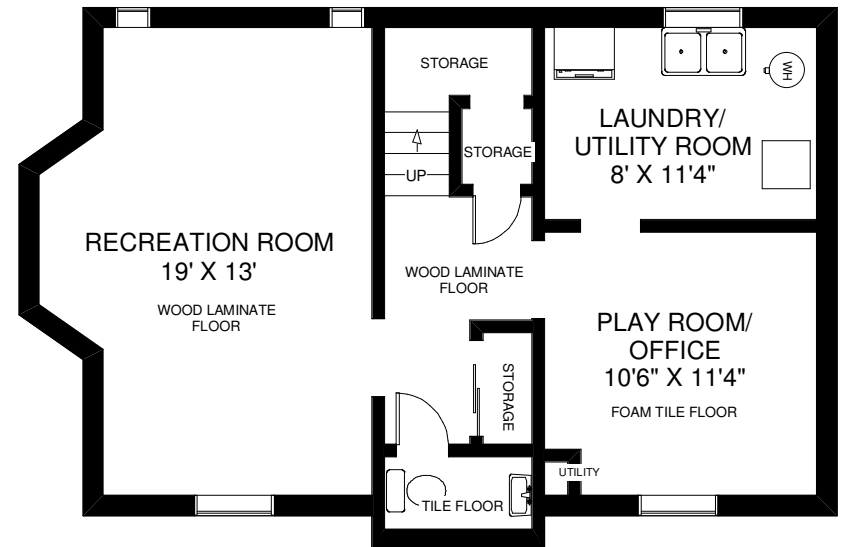

# 291 BESSBOROUGH DRIVE

**THE JULIE KINNEAR TEAM**  
Sales Representatives  
Keller Williams Neighbourhood Realty  
(416) 236-1392

**MAIN FLOOR**  
APPROXIMATELY 700 SQ FT

Note: Measurements & Calculations are approximate. Provided as a guideline only.

**SECOND FLOOR**  
APPROXIMATELY 700 SQ FT

**LOWER FLOOR**  
APPROXIMATELY 700 SQ FT