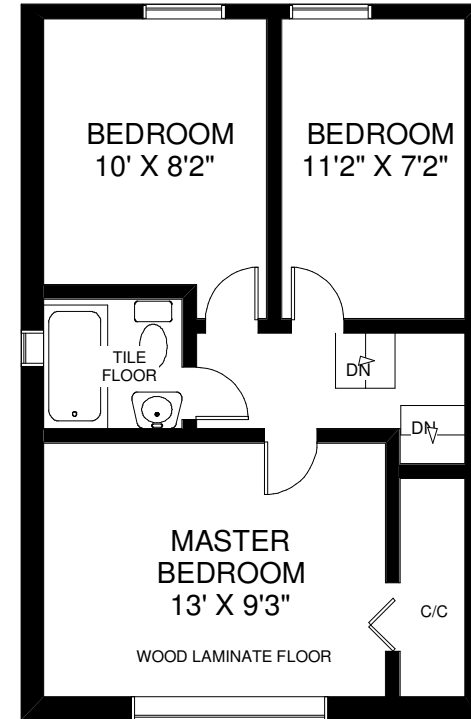

297 ST HELENS AVENUE

THE JULIE KINNEAR TEAM
Sales Representatives
Keller Williams Neighbourhood Realty
(416) 236-1392

MAIN FLOOR
APPROXIMATELY 620 SQ FT

LOWER FLOOR
APPROXIMATELY 430 SQ FT

SECOND FLOOR
APPROXIMATELY 430 SQ FT

Note: Measurements & Calculations are approximate. Provided as a guideline only.