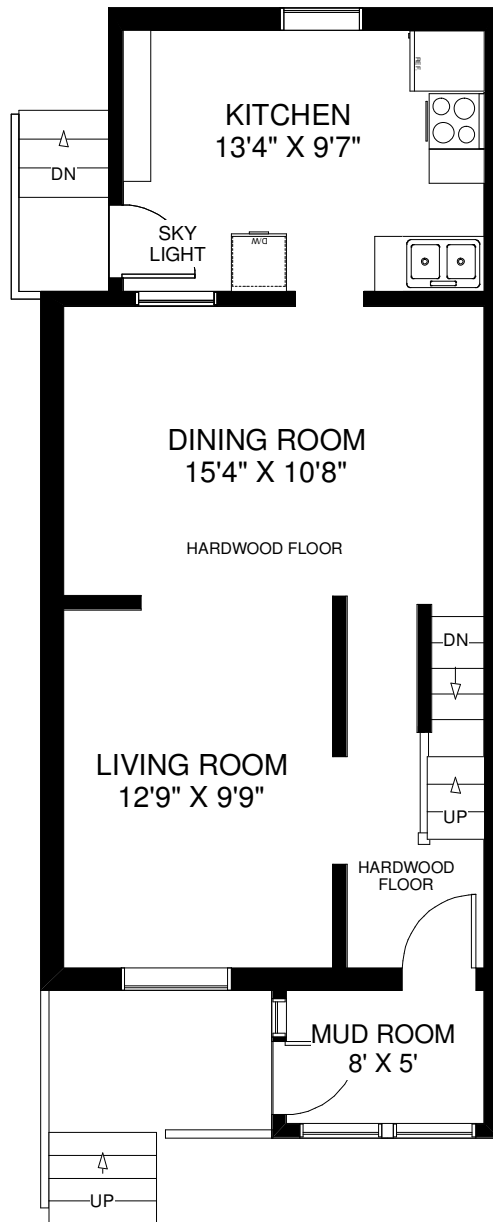

297 ST HELENS AVENUE

THE JULIE KINNEAR TEAM
Sales Representatives
Keller Williams Neighbourhood Realty
(416) 236-1392

MAIN FLOOR
APPROXIMATELY 620 SQ FT

LOWER FLOOR
APPROXIMATELY 430 SQ FT

SECOND FLOOR
APPROXIMATELY 430 SQ FT

Note: Measurements & Calculations are approximate. Provided as a guideline only.