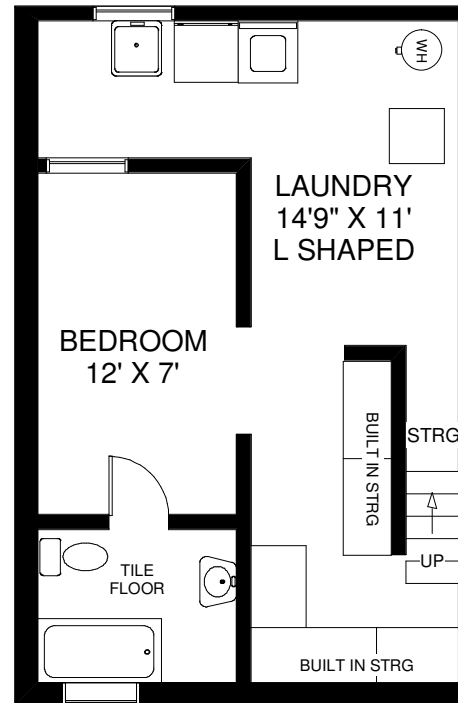

297 ST HELENS AVENUE

THE JULIE KINNEAR TEAM
Sales Representatives
Keller Williams Neighbourhood Realty
(416) 236-1392

MAIN FLOOR
APPROXIMATELY 620 SQ FT

LOWER FLOOR
APPROXIMATELY 430 SQ FT

SECOND FLOOR
APPROXIMATELY 430 SQ FT

Note: Measurements & Calculations are approximate. Provided as a guideline only.