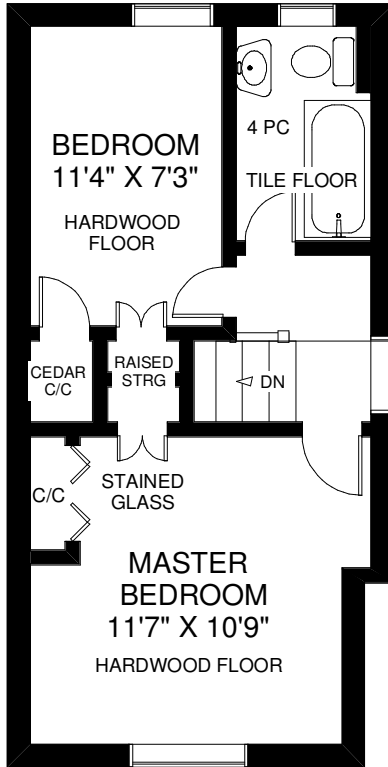

298 LEE AVENUE

THE JULIE KINNEAR TEAM
Royal LePage Real Estate Services Ltd.,
Brokerage
(416) 762-8255

MAIN FLOOR
APPROXIMATELY 460 SQ FT

SECOND FLOOR
APPROXIMATELY 380 SQ FT

LOWER FLOOR
APPROXIMATELY 390 SQ FT

Note: Measurements & Calculations are approximate. Provided as a guideline only.