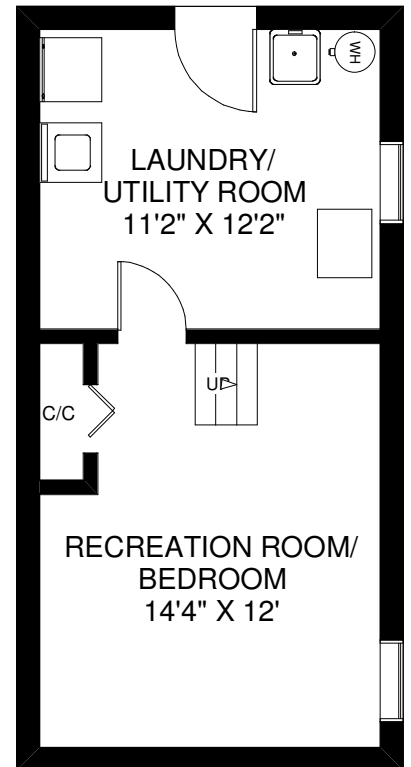

298 LEE AVENUE

THE JULIE KINNEAR TEAM
Royal LePage Real Estate Services Ltd.,
Brokerage
(416) 762-8255

MAIN FLOOR
APPROXIMATELY 460 SQ FT

SECOND FLOOR
APPROXIMATELY 380 SQ FT

LOWER FLOOR
APPROXIMATELY 390 SQ FT

Note: Measurements & Calculations are approximate. Provided as a guideline only.