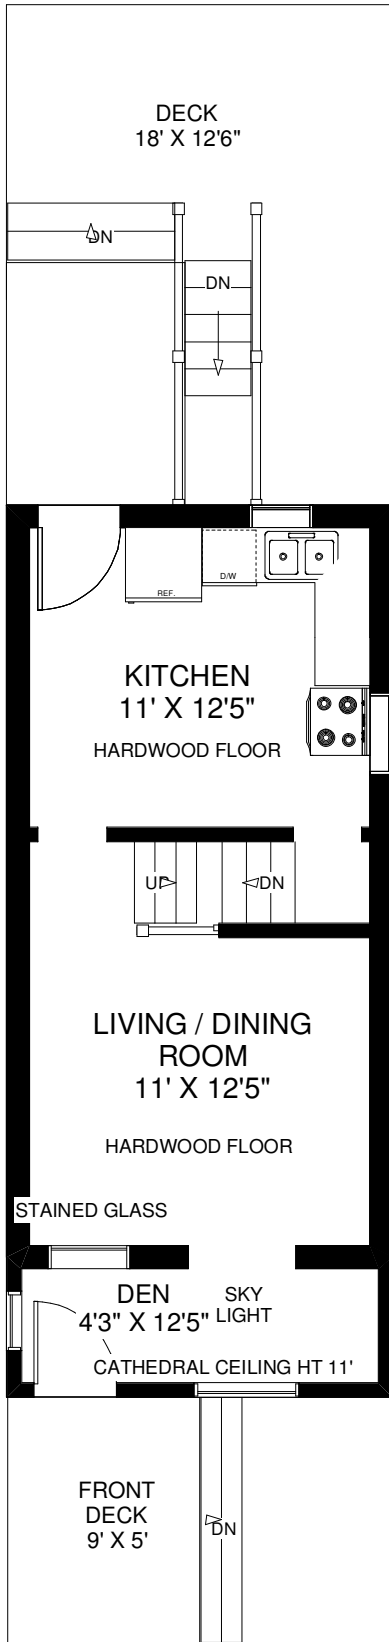

298 LEE AVENUE

THE JULIE KINNEAR TEAM
Royal LePage Real Estate Services Ltd.,
Brokerage
(416) 762-8255

MAIN FLOOR
APPROXIMATELY 460 SQ FT

SECOND FLOOR
APPROXIMATELY 380 SQ FT

LOWER FLOOR
APPROXIMATELY 390 SQ FT

Note: Measurements & Calculations are approximate. Provided as a guideline only.