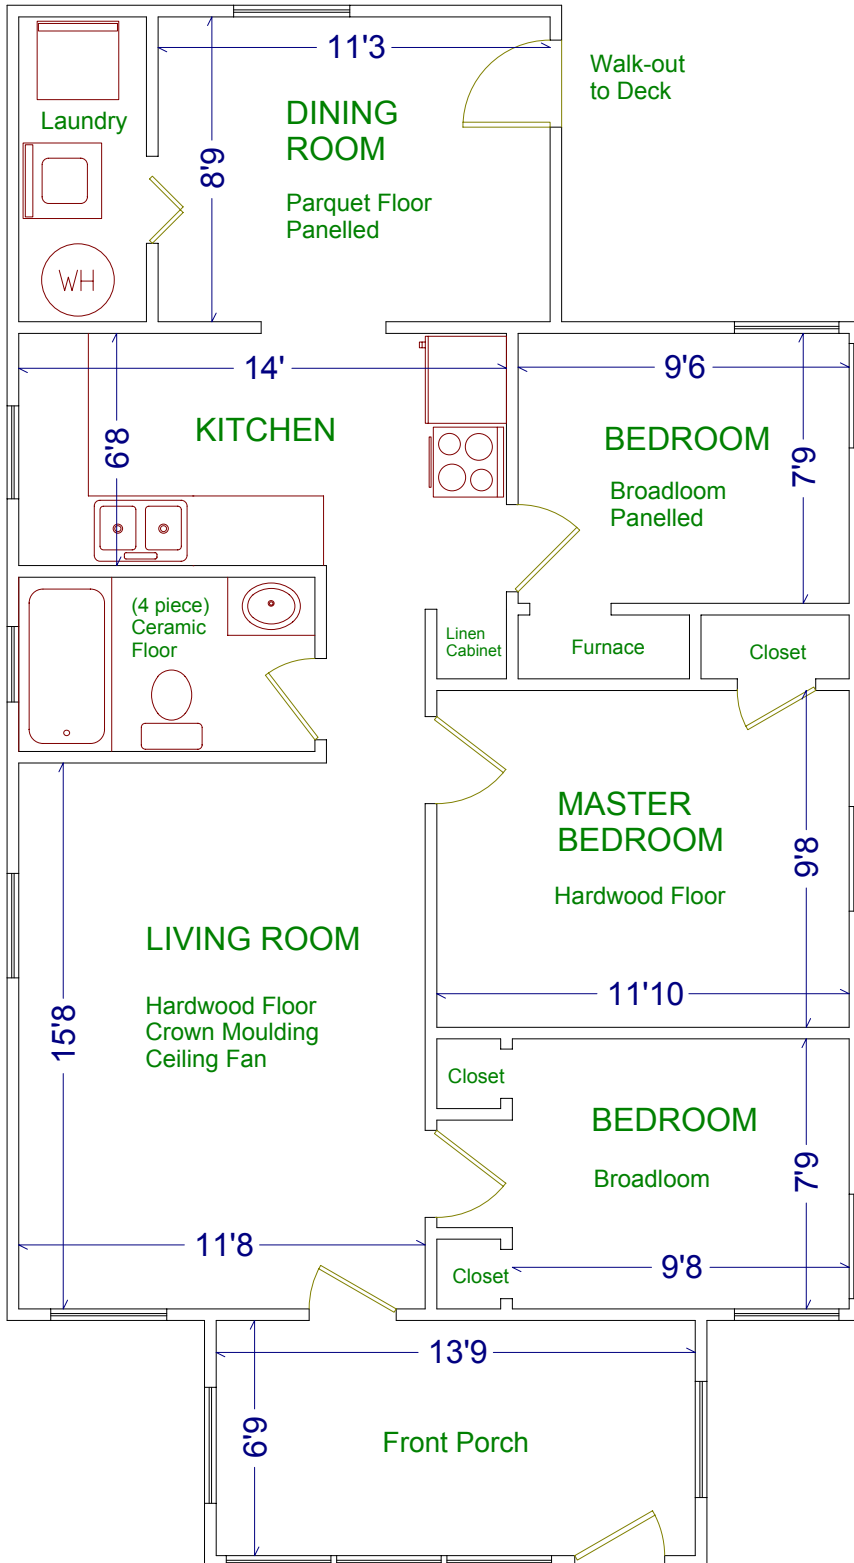

3028 VICTORY CRESCENT

JULIE KINNEAR

Sales Representative

(416) 762-8255

Royal LePage Real Estate
Services Ltd.

Please note: Measurements may not be 100% accurate. Floor plans are provided for convenience and are to be used as a guideline only.