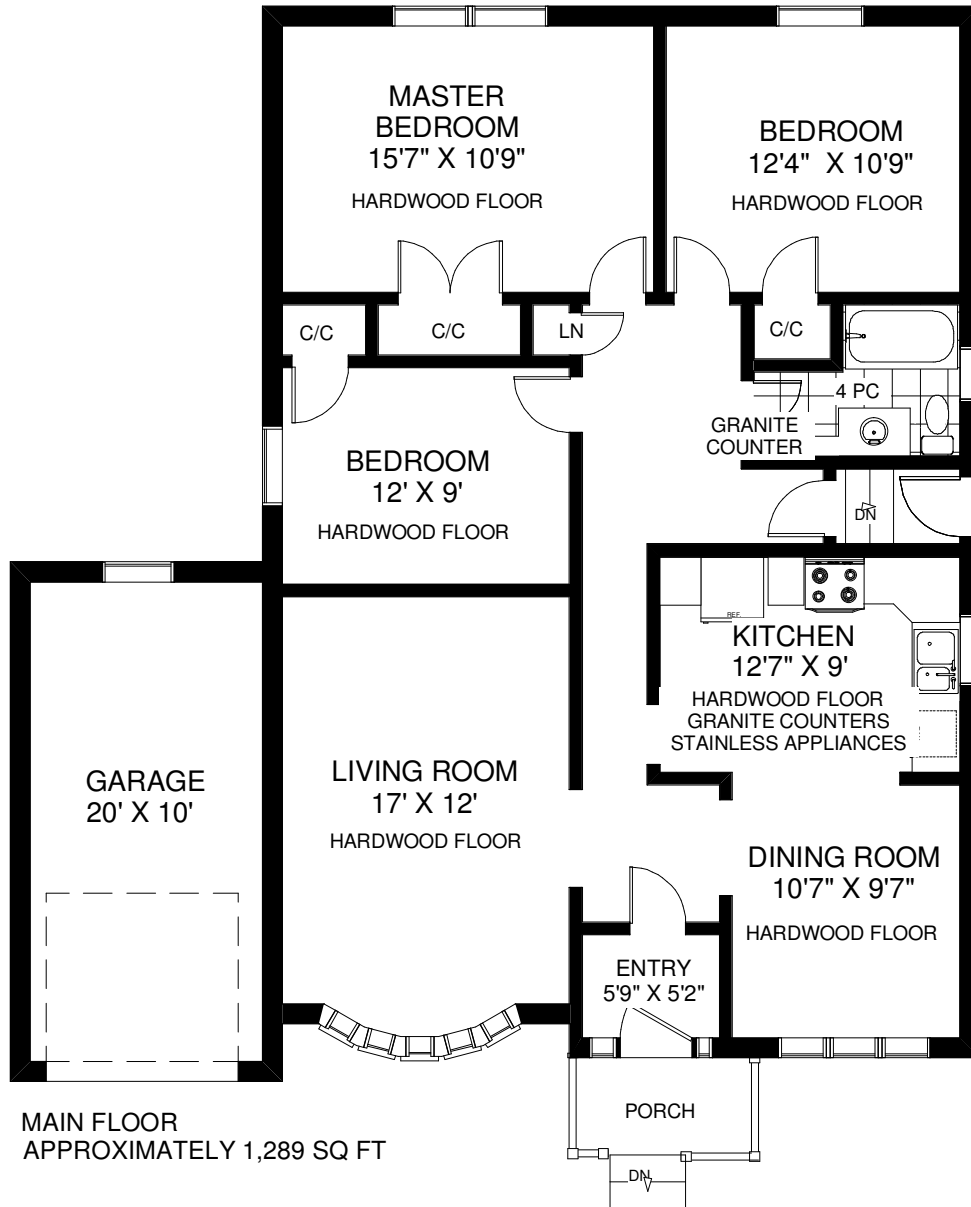

31 MOORESHEAD DRIVE

THE JULIE KINNEAR TEAM
Royal LePage Real Estate Services Ltd., Brokerage
(416) 762-8255

Note: Measurements & Calculations are approximate. Provided as a guideline only.