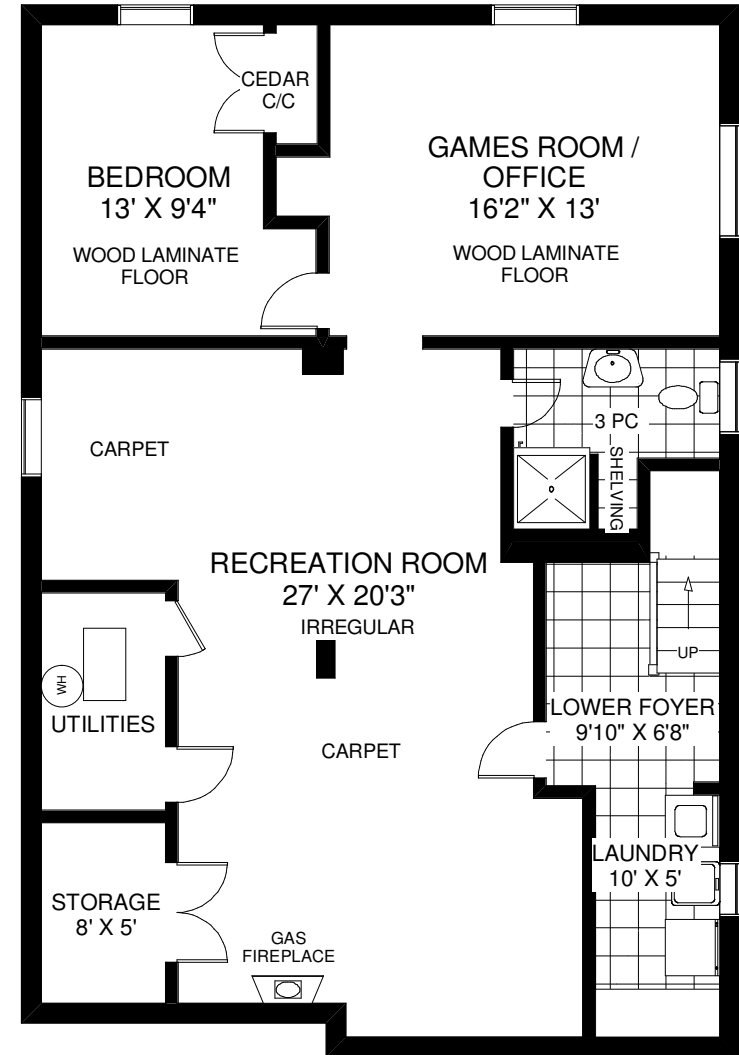

31 MOORESHEAD DRIVE

THE JULIE KINNEAR TEAM
Royal LePage Real Estate Services Ltd., Brokerage
(416) 762-8255

Note: Measurements & Calculations are approximate. Provided as a guideline only.