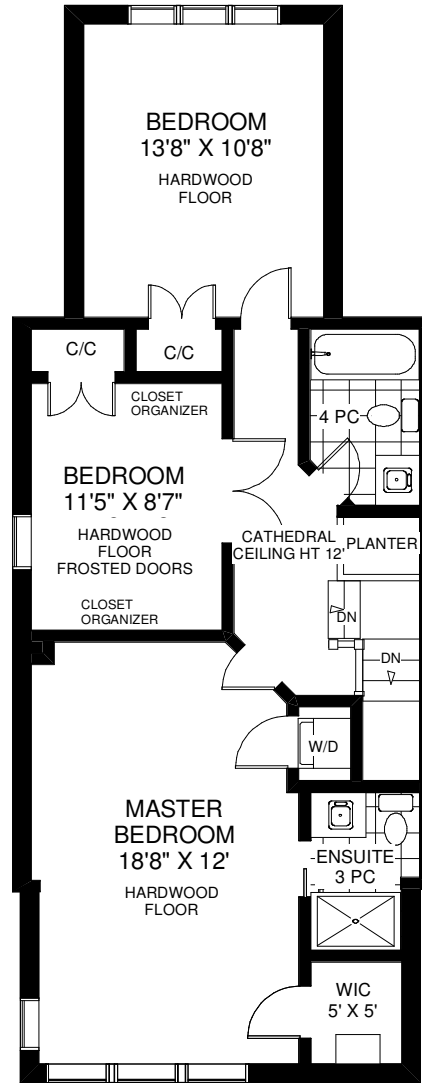

318 ALBANY AVENUE

THE JULIE KINNEAR TEAM
Sales Representatives
Keller Williams Neighbourhood Realty
(416) 236-1392

MAIN FLOOR
 APPROXIMATELY 799 SQ FT

SECOND FLOOR
 APPROXIMATELY 819 SQ FT

LOWER FLOOR
 APPROXIMATELY 799 SQ FT

Note: Measurements & Calculations are approximate. Provided as a guideline only.