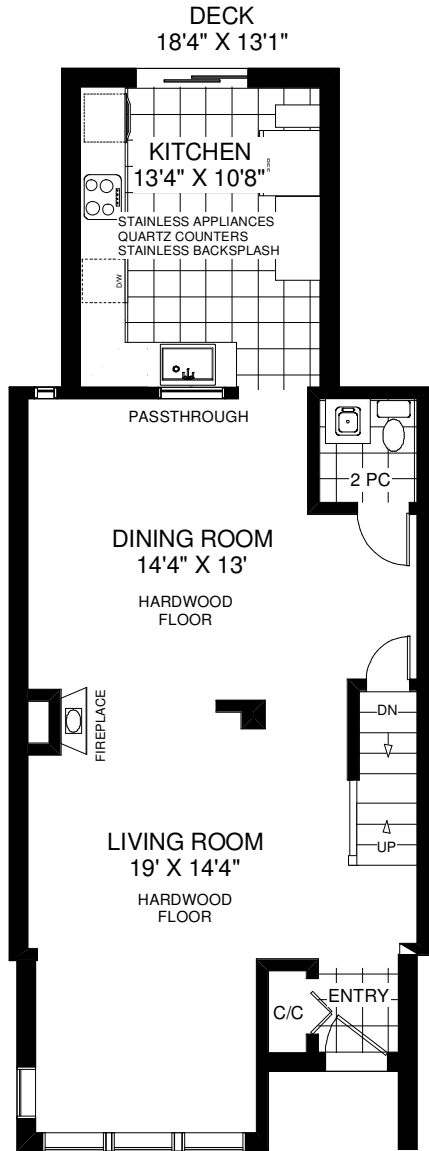

318 ALBANY AVENUE

THE JULIE KINNEAR TEAM
Sales Representatives
Keller Williams Neighbourhood Realty
(416) 236-1392

MAIN FLOOR
 APPROXIMATELY 799 SQ FT

SECOND FLOOR
 APPROXIMATELY 819 SQ FT

LOWER FLOOR
 APPROXIMATELY 799 SQ FT

Note: Measurements & Calculations are approximate. Provided as a guideline only.