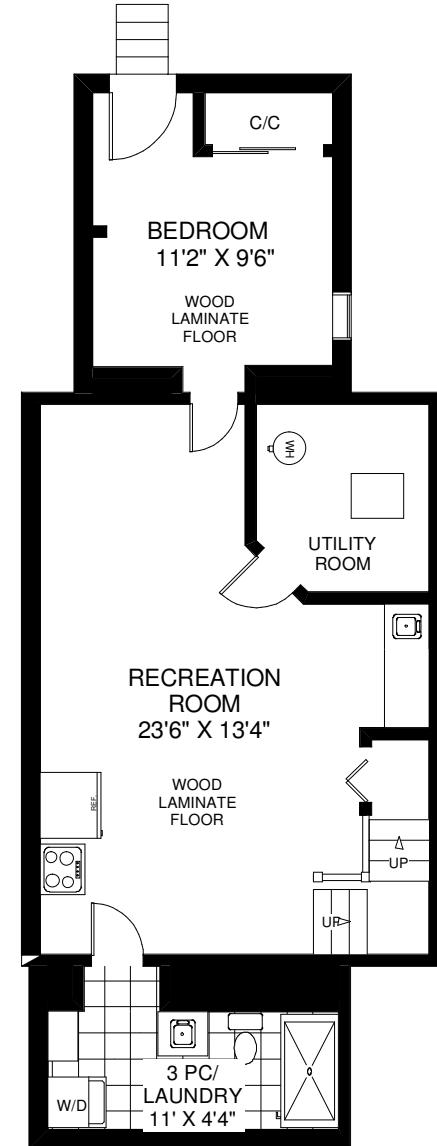

318 ALBANY AVENUE

THE JULIE KINNEAR TEAM
Sales Representatives
Keller Williams Neighbourhood Realty
(416) 236-1392

MAIN FLOOR
 APPROXIMATELY 799 SQ FT

SECOND FLOOR
 APPROXIMATELY 819 SQ FT

LOWER FLOOR
 APPROXIMATELY 799 SQ FT

Note: Measurements & Calculations are approximate. Provided as a guideline only.