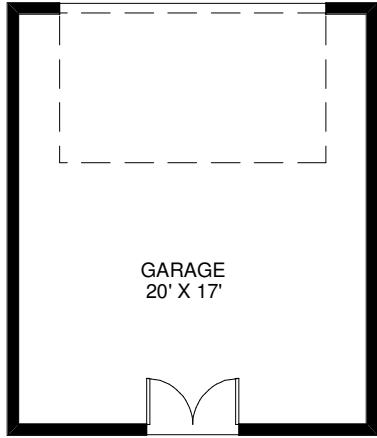

321 ONTARIO STREET

THE JULIE KINNEAR TEAM
Sales Representatives
Keller Williams Neighbourhood Realty
(416) 236-1392

Note: Measurements & Calculations are approximate.
 Provided as a guideline only.

MAIN FLOOR
 APPROXIMATELY 880 SQ FT

SECOND FLOOR
 APPROXIMATELY 880 SQ FT

THIRD FLOOR
 APPROXIMATELY 250 SQ FT

LOWER FLOOR
 APPROXIMATELY 525 SQ FT