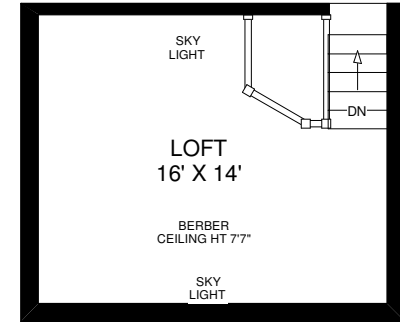

321 ONTARIO STREET

THE JULIE KINNEAR TEAM
Sales Representatives
Keller Williams Neighbourhood Realty
(416) 236-1392

Note: Measurements & Calculations are approximate.
 Provided as a guideline only.

MAIN FLOOR
 APPROXIMATELY 880 SQ FT

SECOND FLOOR
 APPROXIMATELY 880 SQ FT

THIRD FLOOR
 APPROXIMATELY 250 SQ FT

LOWER FLOOR
 APPROXIMATELY 525 SQ FT