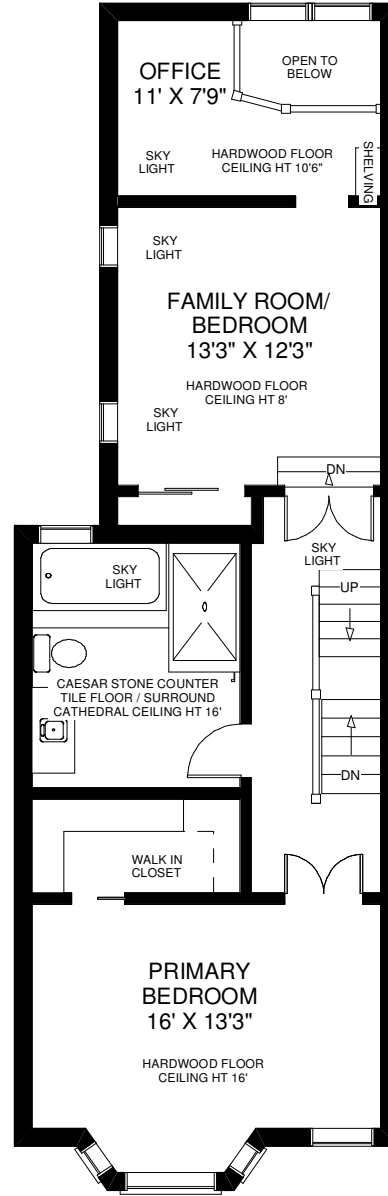

321 ONTARIO STREET

THE JULIE KINNEAR TEAM
Sales Representatives
Keller Williams Neighbourhood Realty
(416) 236-1392

Note: Measurements & Calculations are approximate.
 Provided as a guideline only.

MAIN FLOOR
 APPROXIMATELY 880 SQ FT

SECOND FLOOR
 APPROXIMATELY 880 SQ FT

THIRD FLOOR
 APPROXIMATELY 250 SQ FT

LOWER FLOOR
 APPROXIMATELY 525 SQ FT