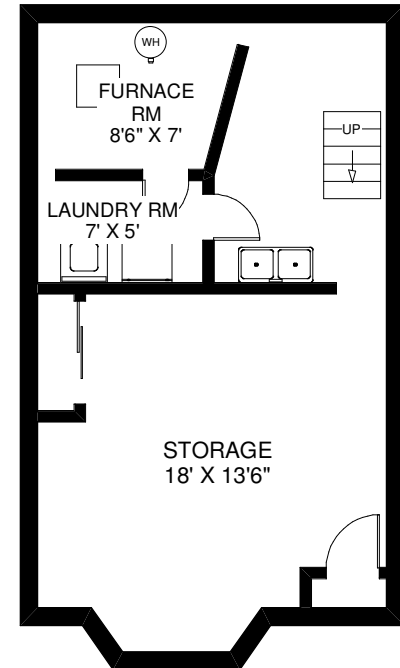

321 ONTARIO STREET

THE JULIE KINNEAR TEAM
Sales Representatives
Keller Williams Neighbourhood Realty
(416) 236-1392

Note: Measurements & Calculations are approximate.
 Provided as a guideline only.

MAIN FLOOR
 APPROXIMATELY 880 SQ FT

SECOND FLOOR
 APPROXIMATELY 880 SQ FT

THIRD FLOOR
 APPROXIMATELY 250 SQ FT

LOWER FLOOR
 APPROXIMATELY 525 SQ FT