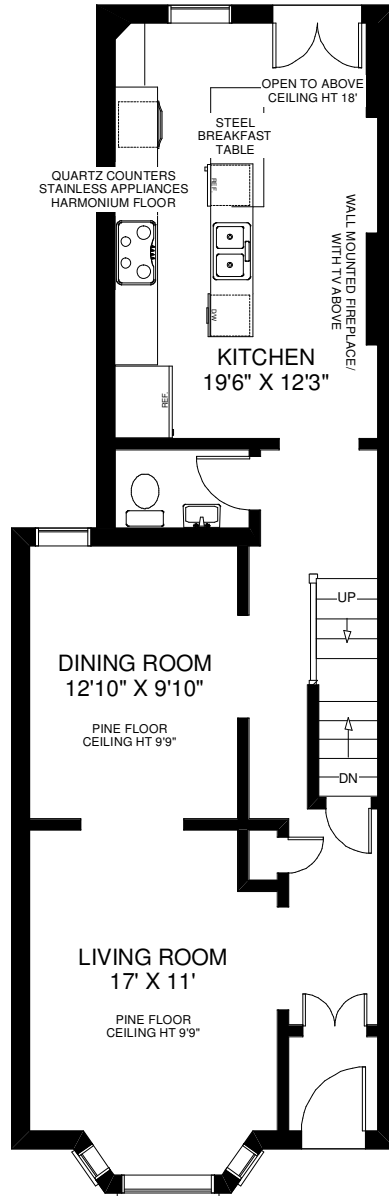

321 ONTARIO STREET

THE JULIE KINNEAR TEAM
Sales Representatives
Keller Williams Neighbourhood Realty
(416) 236-1392

Note: Measurements & Calculations are approximate.
 Provided as a guideline only.

MAIN FLOOR
 APPROXIMATELY 880 SQ FT

SECOND FLOOR
 APPROXIMATELY 880 SQ FT

THIRD FLOOR
 APPROXIMATELY 250 SQ FT

LOWER FLOOR
 APPROXIMATELY 525 SQ FT