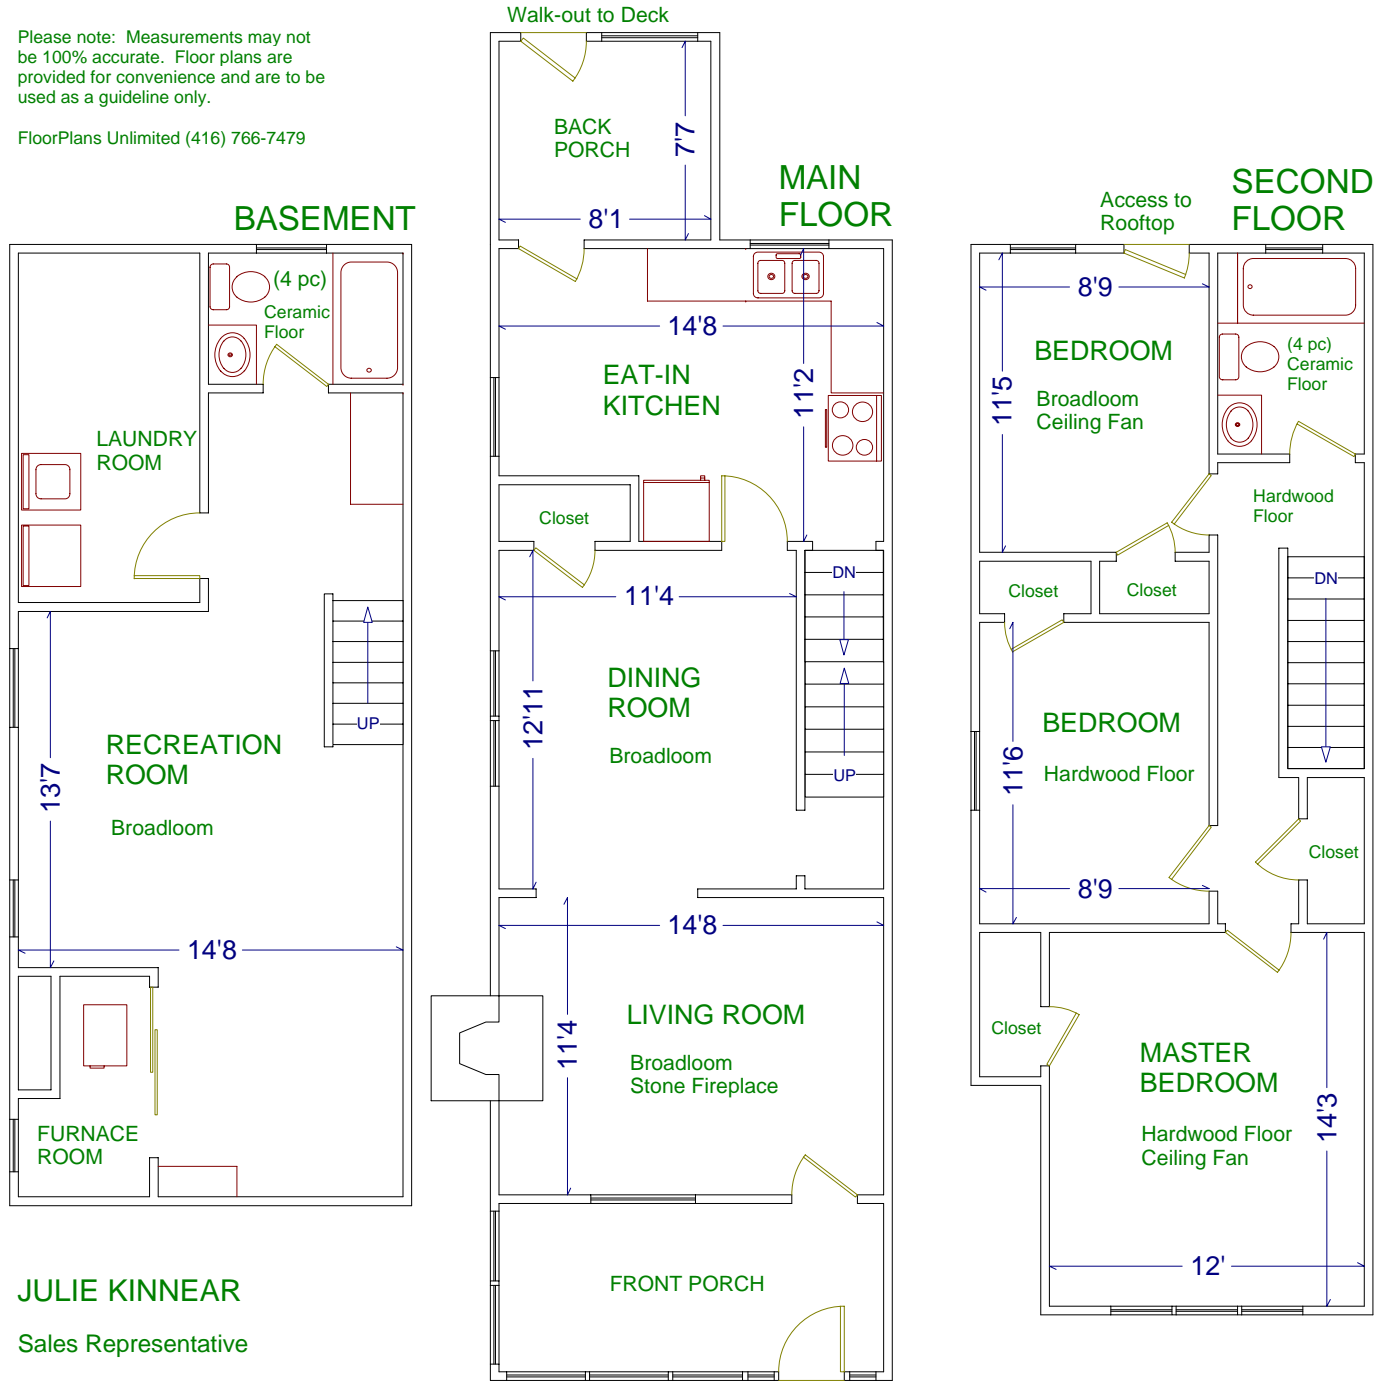

32 WEBB AVENUE

Please note: Measurements may not be 100% accurate. Floor plans are provided for convenience and are to be used as a guideline only.

FloorPlans Unlimited (416) 766-7479

JULIE KINNEAR

Sales Representative