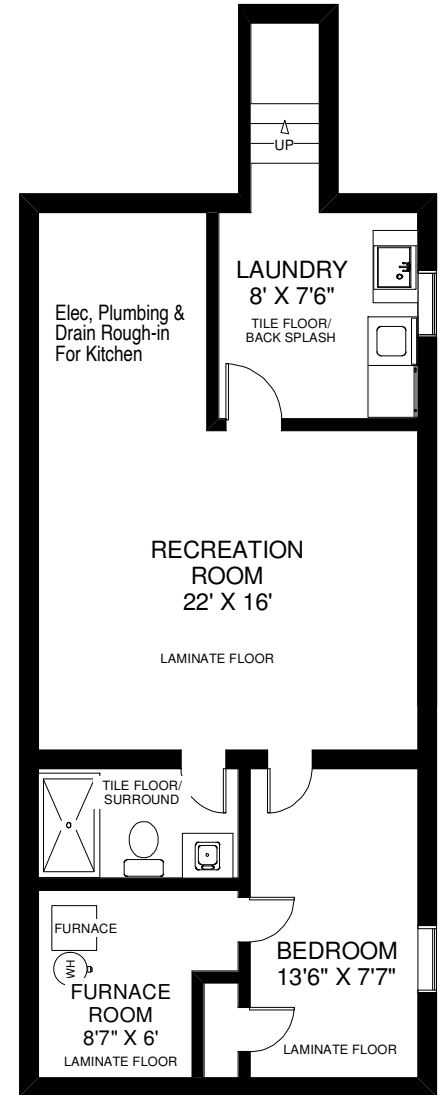

STEPS DN TO PATIO

34 FERMANAGH AVENUE

THE JULIE KINNEAR TEAM
Sales Representatives
Keller Williams Co-Elevation Realty
(416) 762-5949

MAIN FLOOR
APPROXIMATELY 960 SQ FT

SECOND FLOOR
APPROXIMATELY 765 SQ FT

THIRD FLOOR
APPROXIMATELY 470 SQ FT

LOWER FLOOR
APPROXIMATELY 800 SQ FT

Note: Measurements & Calculations are approximate. Provided as a guideline only.