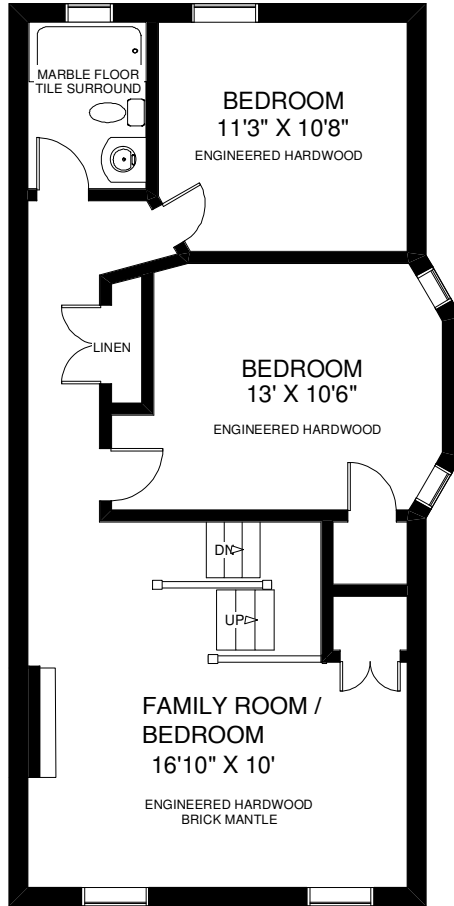

STEPS DN TO PATIO

34 FERMANAGH AVENUE

THE JULIE KINNEAR TEAM
Sales Representatives
Keller Williams Co-Elevation Realty
(416) 762-5949

MAIN FLOOR
APPROXIMATELY 960 SQ FT

SECOND FLOOR
APPROXIMATELY 765 SQ FT

THIRD FLOOR
APPROXIMATELY 470 SQ FT

LOWER FLOOR
APPROXIMATELY 800 SQ FT

Note: Measurements & Calculations are approximate. Provided as a guideline only.