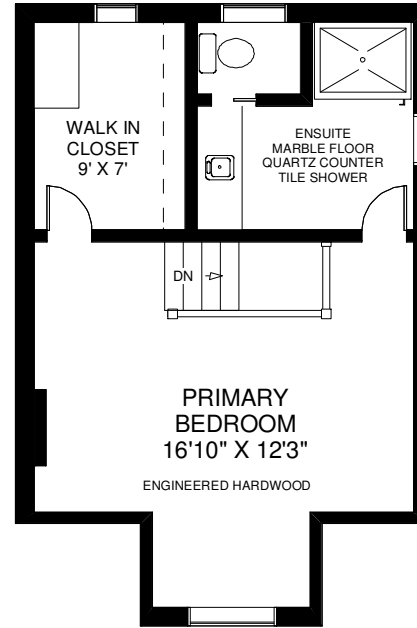

STEPS DN TO PATIO

34 FERMANAGH AVENUE

THE JULIE KINNEAR TEAM
Sales Representatives
Keller Williams Co-Elevation Realty
(416) 762-5949

MAIN FLOOR
APPROXIMATELY 960 SQ FT

SECOND FLOOR
APPROXIMATELY 765 SQ FT

THIRD FLOOR
APPROXIMATELY 470 SQ FT

LOWER FLOOR
APPROXIMATELY 800 SQ FT

Note: Measurements & Calculations are approximate. Provided as a guideline only.