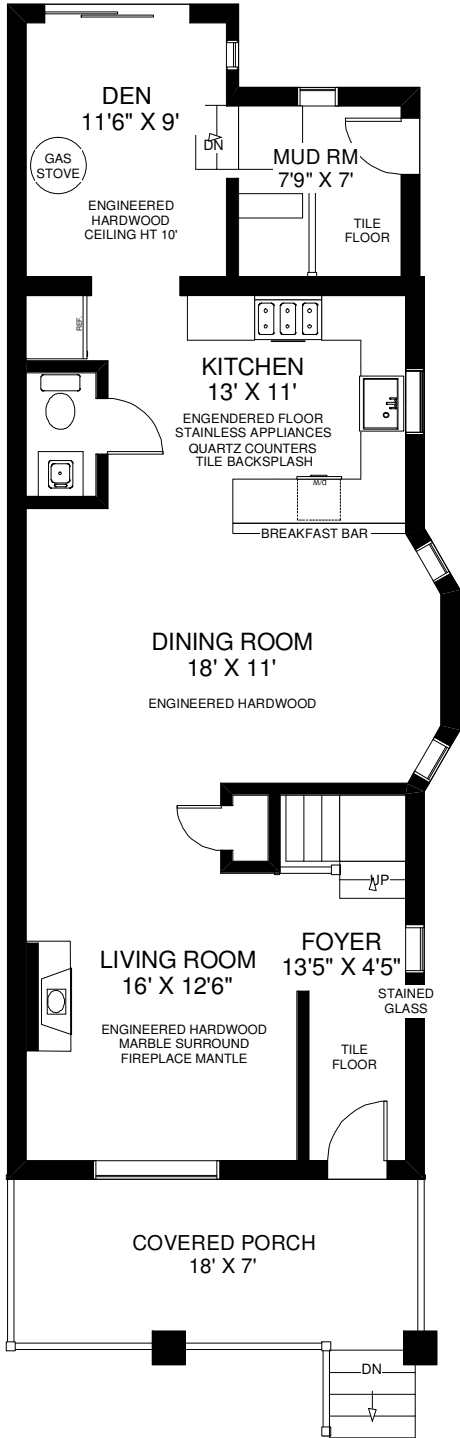

STEPS DN TO PATIO

34 FERMANAGH AVENUE

THE JULIE KINNEAR TEAM
Sales Representatives
Keller Williams Co-Elevation Realty
(416) 762-5949

MAIN FLOOR
APPROXIMATELY 960 SQ FT

SECOND FLOOR
APPROXIMATELY 765 SQ FT

THIRD FLOOR
APPROXIMATELY 470 SQ FT

LOWER FLOOR
APPROXIMATELY 800 SQ FT

Note: Measurements & Calculations are approximate. Provided as a guideline only.