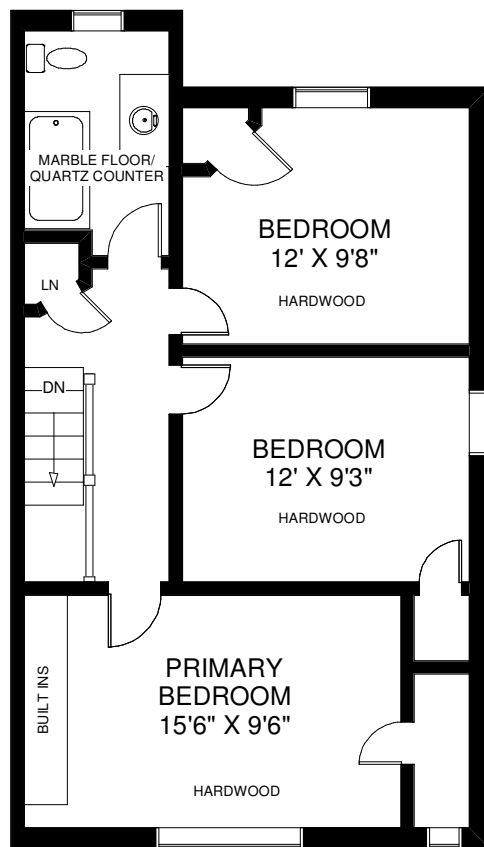

340 MANOR ROAD EAST

THE JULIE KINNEAR TEAM
Sales Representatives
Keller Williams Neighbourhood Realty
(416) 236-1392

MAIN FLOOR
APPROXIMATELY 660 SQ FT

SECOND FLOOR
APPROXIMATELY 620 SQ FT

LOWER FLOOR
APPROXIMATELY 660 SQ FT

Note: Measurements & Calculations are approximate. Provided as a guideline only.