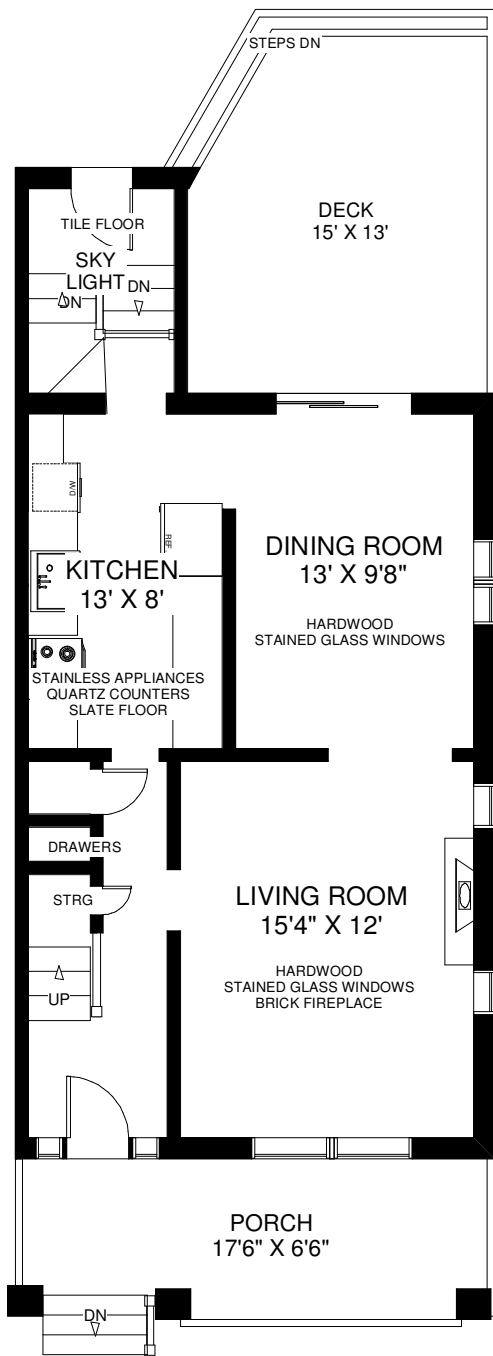

340 MANOR ROAD EAST

THE JULIE KINNEAR TEAM
Sales Representatives
Keller Williams Neighbourhood Realty
(416) 236-1392

MAIN FLOOR
APPROXIMATELY 660 SQ FT

SECOND FLOOR
APPROXIMATELY 620 SQ FT

LOWER FLOOR
APPROXIMATELY 660 SQ FT

Note: Measurements & Calculations are approximate. Provided as a guideline only.