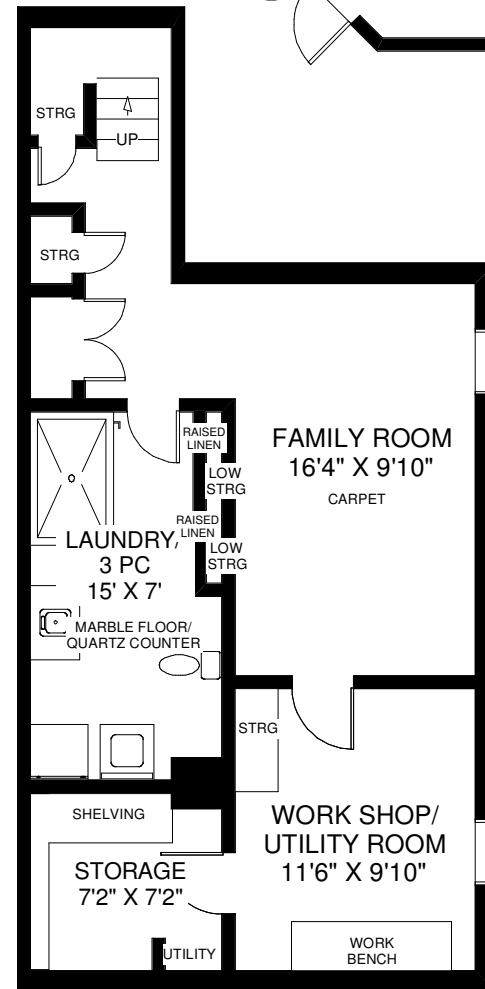

340 MANOR ROAD EAST

THE JULIE KINNEAR TEAM
Sales Representatives
Keller Williams Neighbourhood Realty
(416) 236-1392

MAIN FLOOR
APPROXIMATELY 660 SQ FT

SECOND FLOOR
APPROXIMATELY 620 SQ FT

LOWER FLOOR
APPROXIMATELY 660 SQ FT

Note: Measurements & Calculations are approximate. Provided as a guideline only.