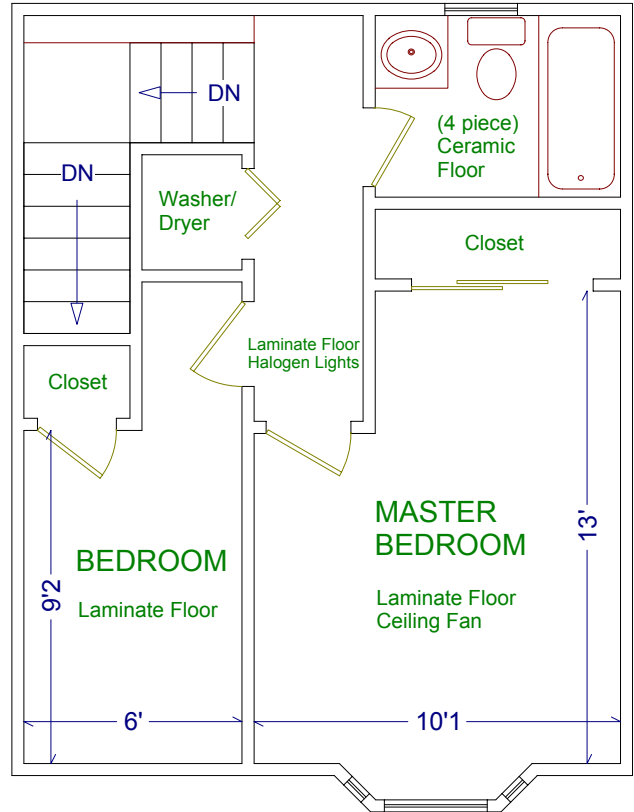

34 JACKSON PLACE

GROUND LEVEL

UPPER LEVEL

JULIE KINNEAR

Sales Representative

(416) 762-8255

Royal LePage Real Estate
Services Ltd.

Please note: Measurements may not be 100% accurate. Floor plans are provided for convenience and are to be used as a guideline only.