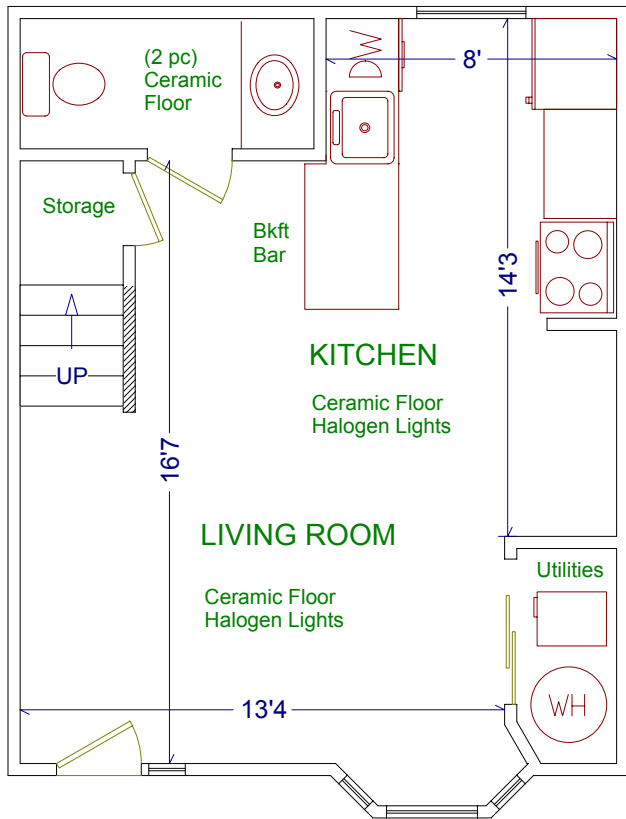

34 JACKSON PLACE

GROUND LEVEL

UPPER LEVEL

JULIE KINNEAR

Sales Representative

(416) 762-8255

Royal LePage Real Estate
Services Ltd.

Please note: Measurements may not be 100% accurate. Floor plans are provided for convenience and are to be used as a guideline only.