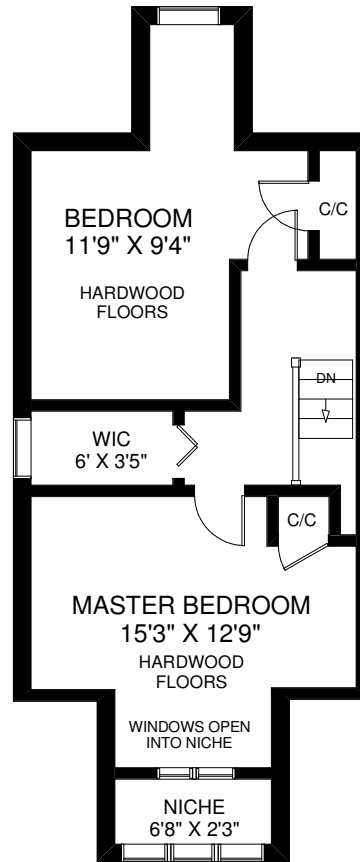

352 QUEBEC AVENUE

THE JULIE KINNEAR TEAM
Royal LePage Real Estate Services Ltd.,
Brokerage
(416) 762-8255

MAIN FLOOR
APPROXIMATELY 869 SQ FT

SECOND FLOOR
APPROXIMATELY 769 SQ FT

THIRD FLOOR
APPROXIMATELY 549 SQ FT

LOWER FLOOR
APPROXIMATELY 629 SQ FT

FLOOR PLANS BY KIM DORNEY
647-989-6526

Note: Measurements & Calculations are approximate. Provided as a guideline only.