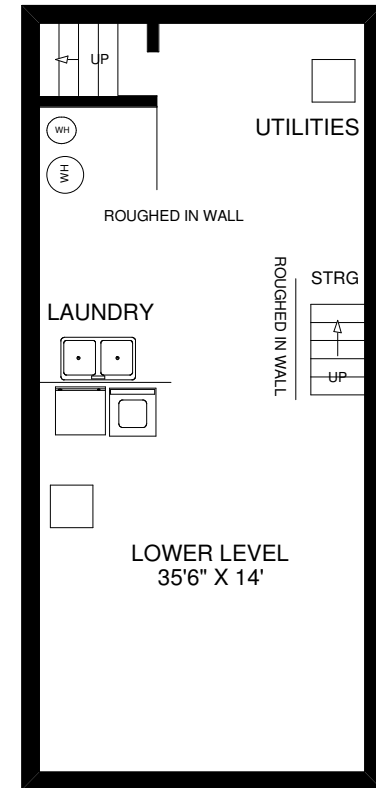

352 QUEBEC AVENUE

THE JULIE KINNEAR TEAM
Royal LePage Real Estate Services Ltd.,
Brokerage
(416) 762-8255

MAIN FLOOR
APPROXIMATELY 869 SQ FT

SECOND FLOOR
APPROXIMATELY 769 SQ FT

THIRD FLOOR
APPROXIMATELY 549 SQ FT

LOWER FLOOR
APPROXIMATELY 629 SQ FT

FLOOR PLANS BY KIM DORNEY
647-989-6526

Note: Measurements & Calculations are approximate. Provided as a guideline only.