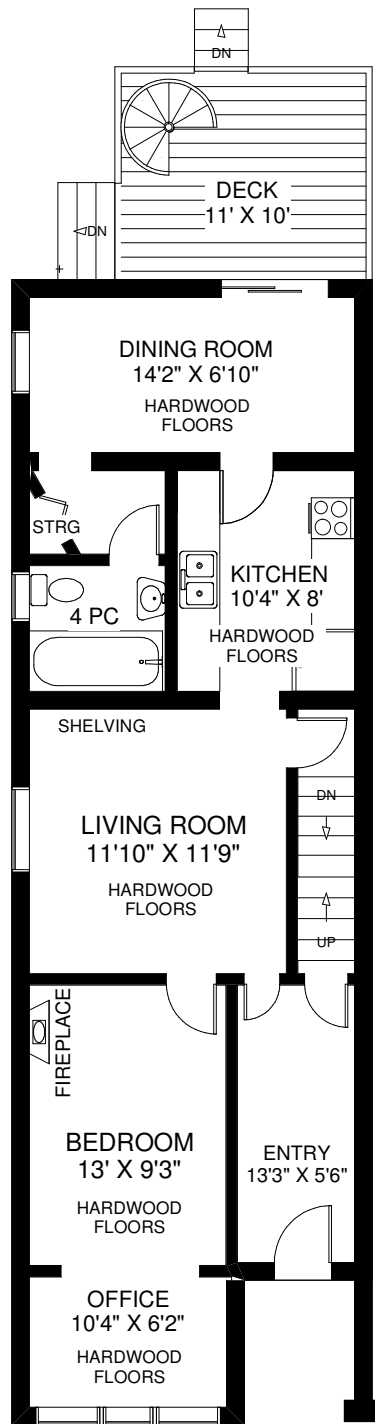

352 QUEBEC AVENUE

THE JULIE KINNEAR TEAM
Royal LePage Real Estate Services Ltd.,
Brokerage
(416) 762-8255

MAIN FLOOR
APPROXIMATELY 869 SQ FT

SECOND FLOOR
APPROXIMATELY 769 SQ FT

THIRD FLOOR
APPROXIMATELY 549 SQ FT

LOWER FLOOR
APPROXIMATELY 629 SQ FT

FLOOR PLANS BY KIM DORNEY
647-989-6526

Note: Measurements & Calculations are approximate. Provided as a guideline only.