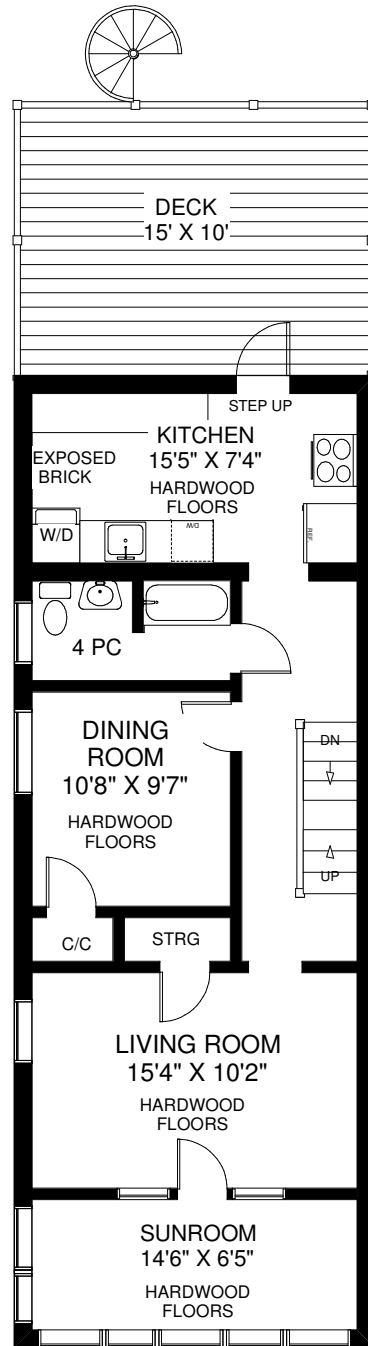

352 QUEBEC AVENUE

THE JULIE KINNEAR TEAM
Royal LePage Real Estate Services Ltd.,
Brokerage
(416) 762-8255

MAIN FLOOR
APPROXIMATELY 869 SQ FT

SECOND FLOOR
APPROXIMATELY 769 SQ FT

THIRD FLOOR
APPROXIMATELY 549 SQ FT

LOWER FLOOR
APPROXIMATELY 629 SQ FT

FLOOR PLANS BY KIM DORNEY
647-989-6526

Note: Measurements & Calculations are approximate. Provided as a guideline only.