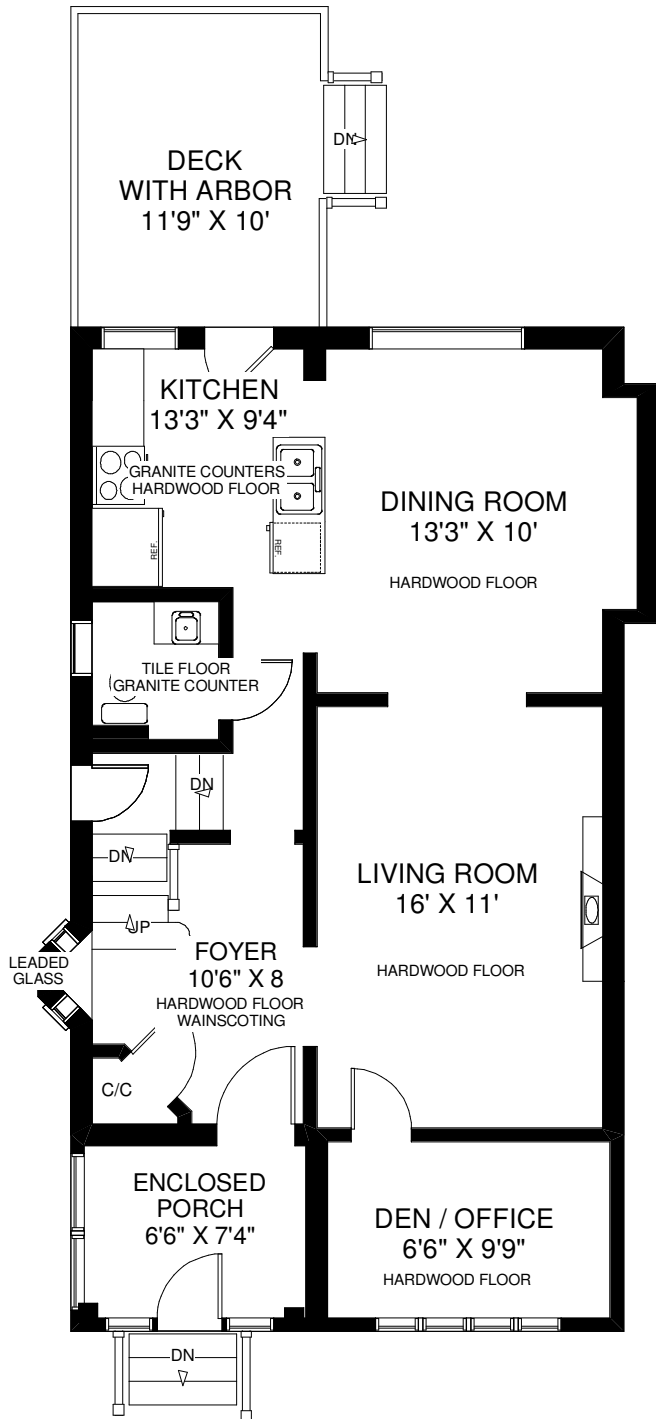

36 MANOR ROAD EAST

THE JULIE KINNEAR TEAM
 SALES REPRESENTATIVES
 Keller Williams Neighbourhood Realty
 (416) 236-1392

MAIN FLOOR
 APPROXIMATELY 840 SQ FT

SECOND FLOOR
 APPROXIMATELY 690 SQ FT

LOWER FLOOR
 APPROXIMATELY 660 SQ FT

Note: Measurements & Calculations are approximate. Provided as a guideline only.