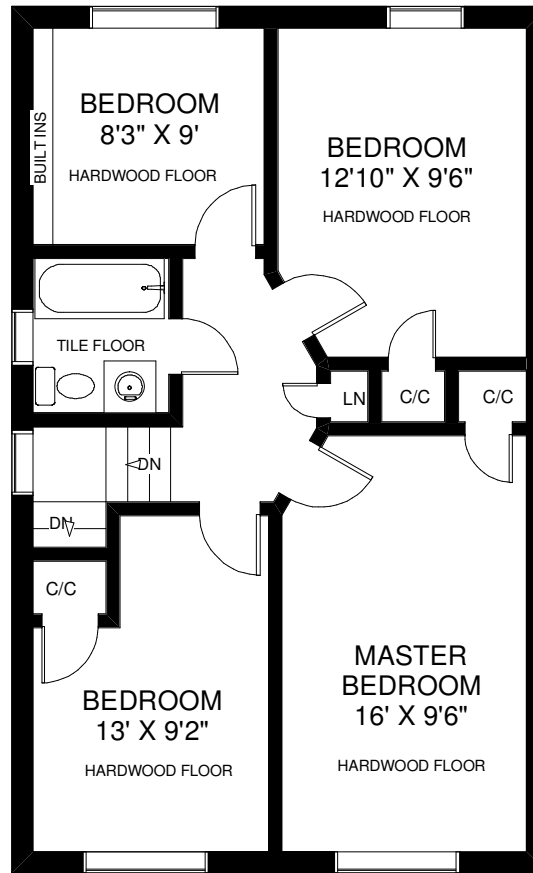

36 MANOR ROAD EAST

THE JULIE KINNEAR TEAM
 SALES REPRESENTATIVES
 Keller Williams Neighbourhood Realty
 (416) 236-1392

MAIN FLOOR
 APPROXIMATELY 840 SQ FT

SECOND FLOOR
 APPROXIMATELY 690 SQ FT

LOWER FLOOR
 APPROXIMATELY 660 SQ FT

Note: Measurements & Calculations are approximate. Provided as a guideline only.