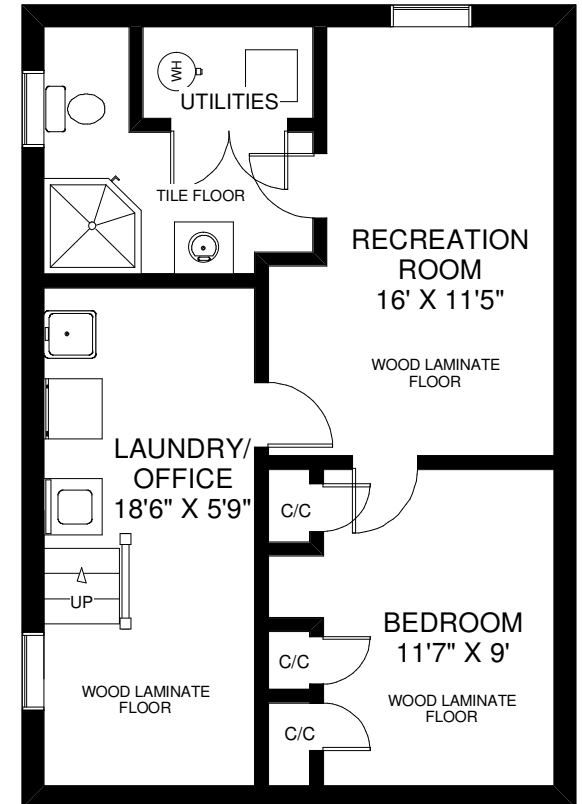

36 MANOR ROAD EAST

THE JULIE KINNEAR TEAM
 SALES REPRESENTATIVES
 Keller Williams Neighbourhood Realty
 (416) 236-1392

MAIN FLOOR
 APPROXIMATELY 840 SQ FT

SECOND FLOOR
 APPROXIMATELY 690 SQ FT

LOWER FLOOR
 APPROXIMATELY 660 SQ FT

Note: Measurements & Calculations are approximate. Provided as a guideline only.