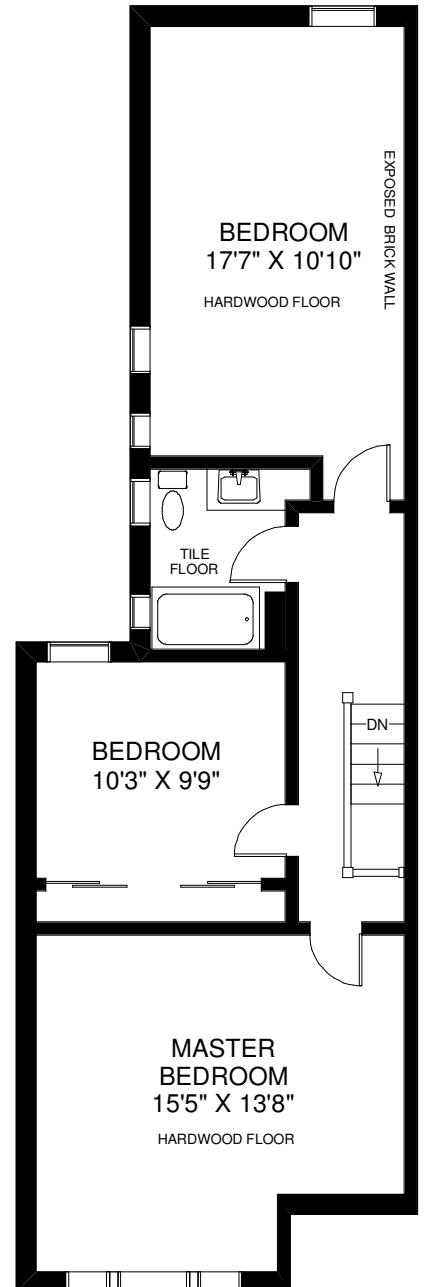

367 PACIFIC AVENUE

THE JULIE KINNEAR TEAM
Sales Representatives
Keller Williams Neighbourhood Realty
(416) 236-1392

WALK OUT TO DECK
 C/W HOT TUB
 19' X 13'

STAINED GLASS TRANSOM

CEILING HT 10'

MAIN FLOOR
 APPROXIMATELY 750 SQ FT

CEILING HT 6'7"

LOWER FLOOR
 APPROXIMATELY 750 SQ FT

CEILING HT 9'

SECOND FLOOR
 APPROXIMATELY 750 SQ FT

Note: Measurements & Calculations are approximate. Provided as a guideline only.