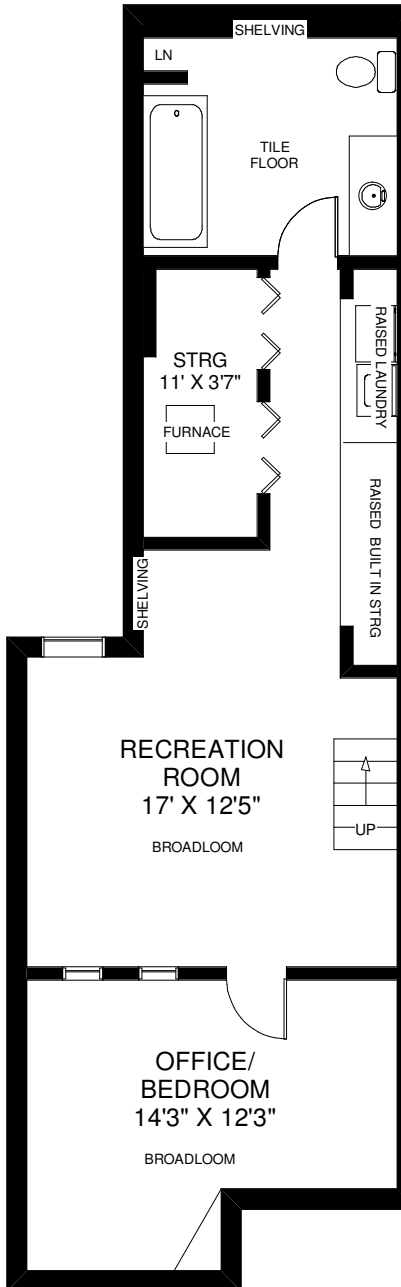

367 PACIFIC AVENUE

THE JULIE KINNEAR TEAM
Sales Representatives
Keller Williams Neighbourhood Realty
(416) 236-1392

WALK OUT TO DECK
 C/W HOT TUB
 19' X 13'

STAINED GLASS TRANSOM

CEILING HT 10'

MAIN FLOOR
 APPROXIMATELY 750 SQ FT

CEILING HT 6'7"

LOWER FLOOR
 APPROXIMATELY 750 SQ FT

CEILING HT 9'

SECOND FLOOR
 APPROXIMATELY 750 SQ FT

Note: Measurements & Calculations are approximate. Provided as a guideline only.