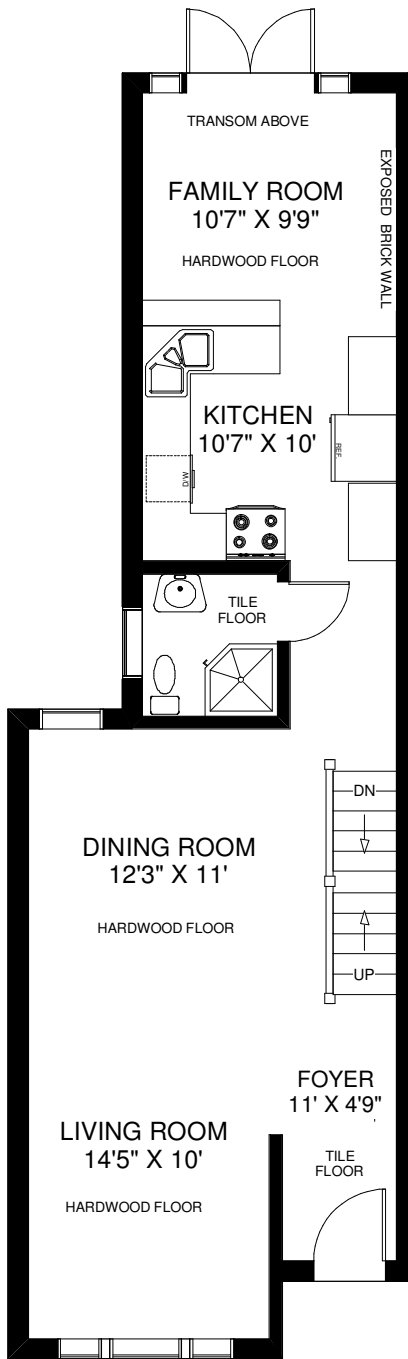

367 PACIFIC AVENUE

THE JULIE KINNEAR TEAM
Sales Representatives
Keller Williams Neighbourhood Realty
(416) 236-1392

WALK OUT TO DECK
 C/W HOT TUB
 19' X 13'

STAINED GLASS TRANSOM

CEILING HT 10'

MAIN FLOOR
 APPROXIMATELY 750 SQ FT

CEILING HT 6'7"

LOWER FLOOR
 APPROXIMATELY 750 SQ FT

CEILING HT 9'

SECOND FLOOR
 APPROXIMATELY 750 SQ FT

Note: Measurements & Calculations are approximate. Provided as a guideline only.