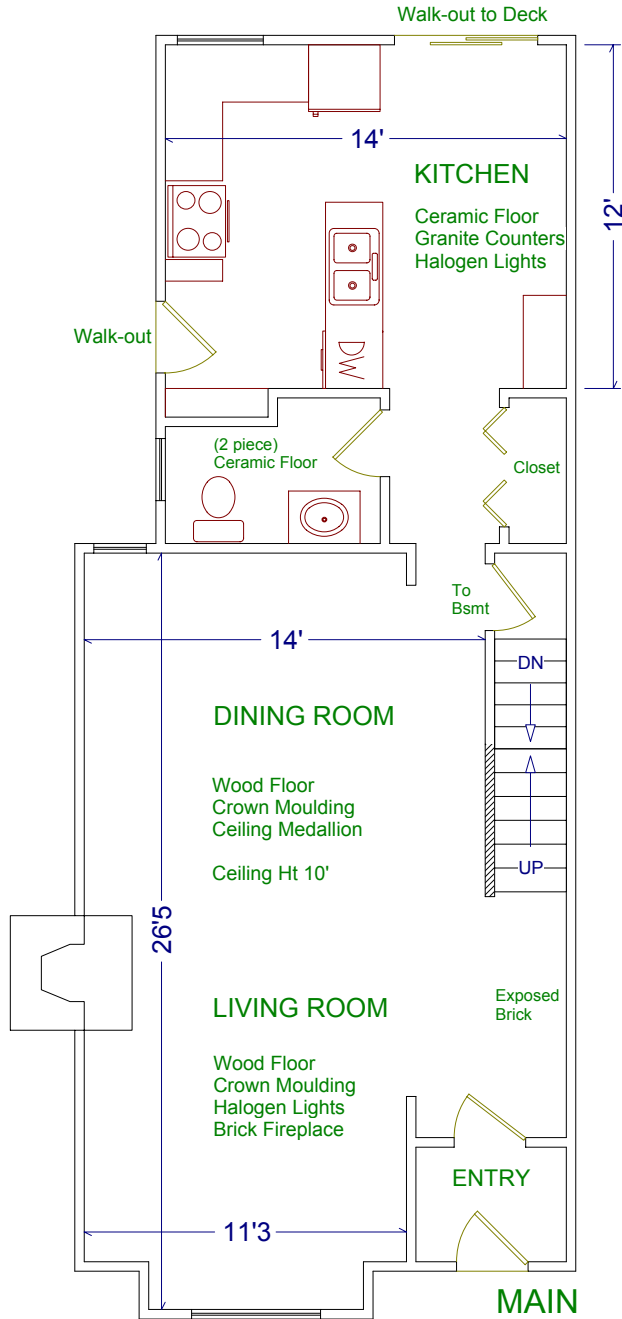

37 GWYNNE AVENUE

JULIE KINNEAR

Sales Representative

(416) 762-8255

Royal LePage Real Estate
Services Ltd., Brokerage

Please note: Measurements may not
be 100% accurate. Floor plans are
provided for convenience and are to be
used as a guideline only.

FloorPlans Unlimited (416) 766-7479

THIRD