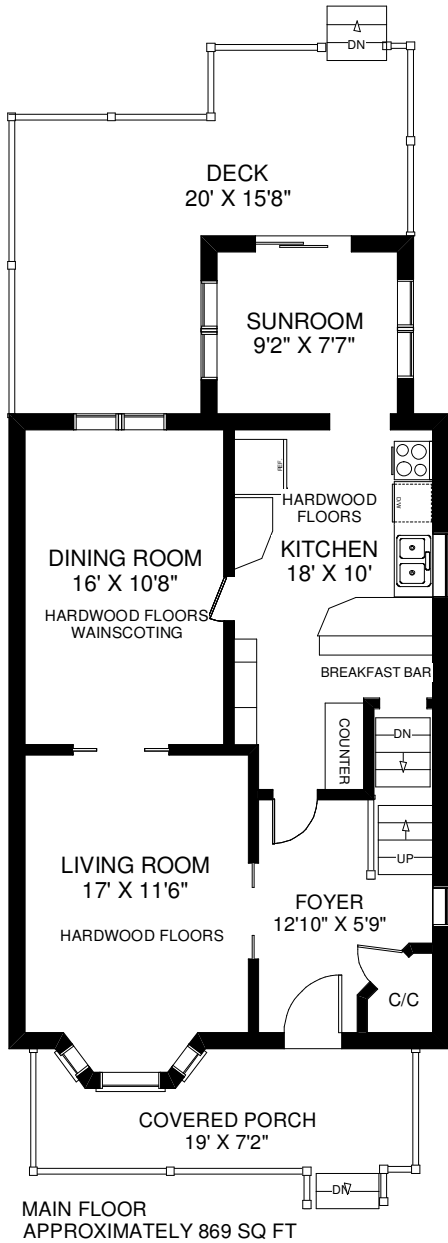

379 BERESFORD AVENUE

THE JULIE KINNEAR TEAM
Royal LePage Real Estate Services Ltd.,
Brokerage
(416) 762-8255

FLOOR PLANS BY KIM DORNEY
647-989-6526

Note: Measurements & Calculations are approximate. Provided as a guideline only.