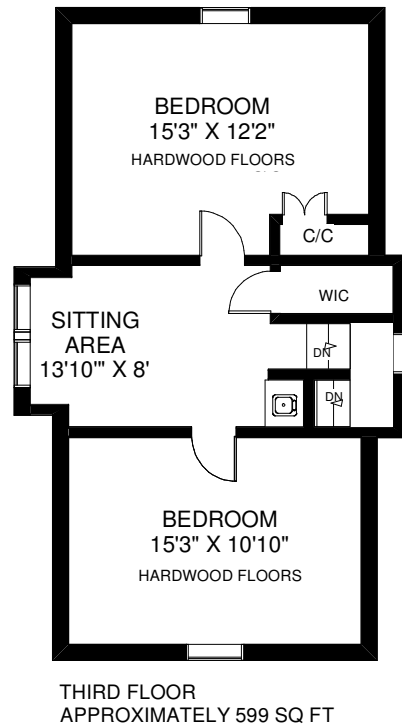

379 BERESFORD AVENUE

THE JULIE KINNEAR TEAM
Royal LePage Real Estate Services Ltd.,
Brokerage
(416) 762-8255

FLOOR PLANS BY KIM DORNEY
647-989-6526

Note: Measurements & Calculations are approximate. Provided as a guideline only.