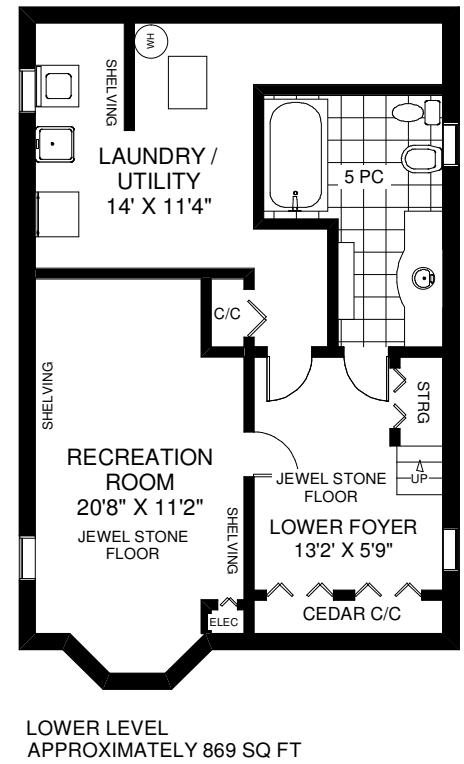

379 BERESFORD AVENUE

THE JULIE KINNEAR TEAM
Royal LePage Real Estate Services Ltd.,
Brokerage
(416) 762-8255

FLOOR PLANS BY KIM DORNEY
647-989-6526

Note: Measurements & Calculations are approximate. Provided as a guideline only.