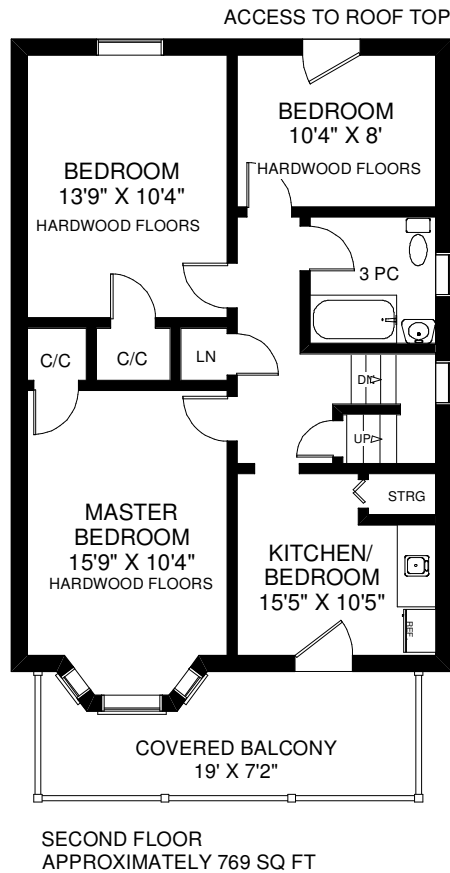

379 BERESFORD AVENUE

THE JULIE KINNEAR TEAM
Royal LePage Real Estate Services Ltd.,
Brokerage
(416) 762-8255

FLOOR PLANS BY KIM DORNEY
647-989-6526

Note: Measurements & Calculations are approximate. Provided as a guideline only.