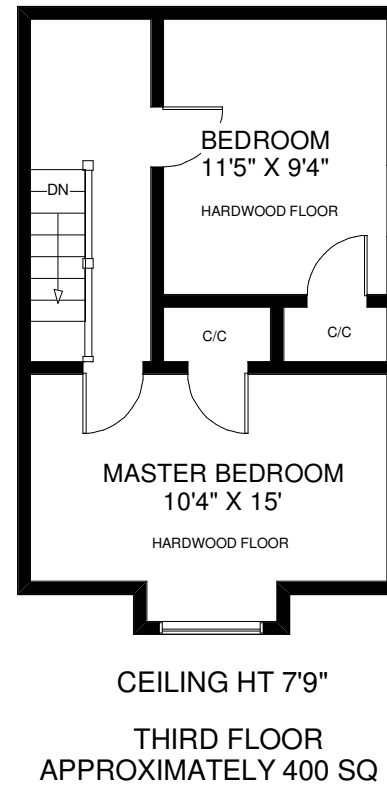

38 CONSTANCE STREET

THE JULIE KINNEAR TEAM
Sales Representatives
Keller Williams Neighbourhood
Realty
(416) 236-1392

Note: Measurements & Calculations are approximate. Provided as a guideline only.