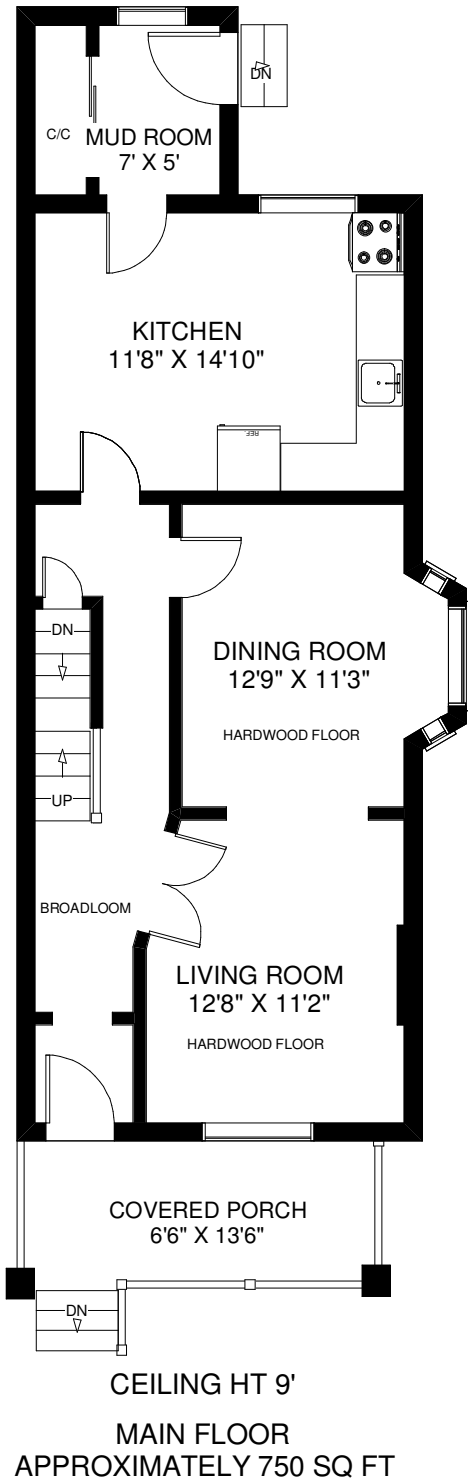

38 CONSTANCE STREET

THE JULIE KINNEAR TEAM
Sales Representatives
Keller Williams Neighbourhood
Realty
(416) 236-1392

Note: Measurements & Calculations are approximate. Provided as a guideline only.