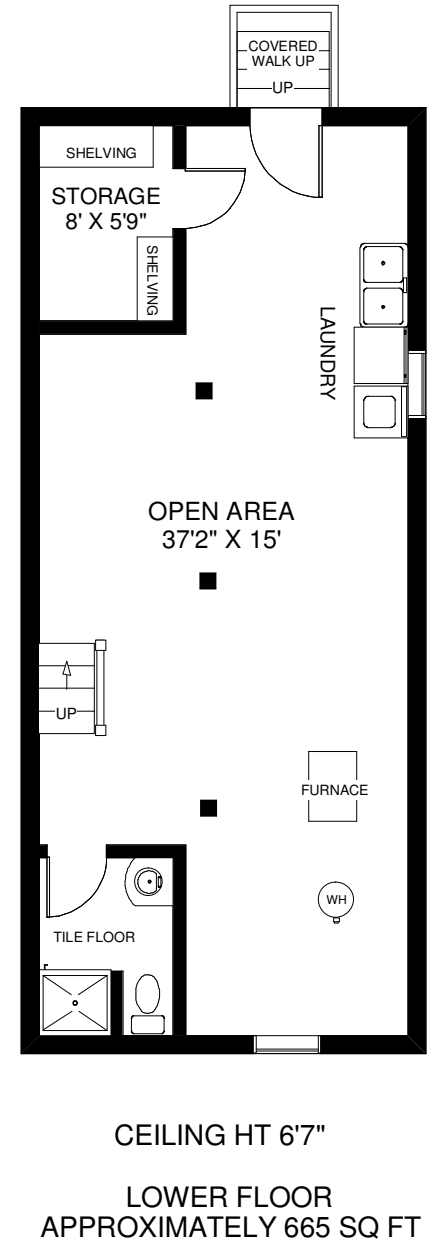

38 CONSTANCE STREET

THE JULIE KINNEAR TEAM
Sales Representatives
Keller Williams Neighbourhood
Realty
(416) 236-1392

Note: Measurements & Calculations are approximate. Provided as a guideline only.