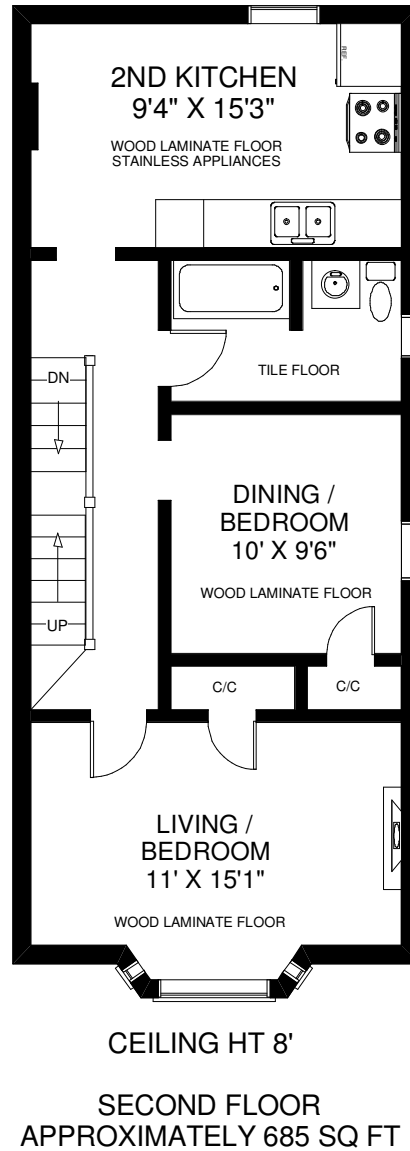

38 CONSTANCE STREET

THE JULIE KINNEAR TEAM
Sales Representatives
Keller Williams Neighbourhood
Realty
(416) 236-1392

Note: Measurements & Calculations are approximate. Provided as a guideline only.