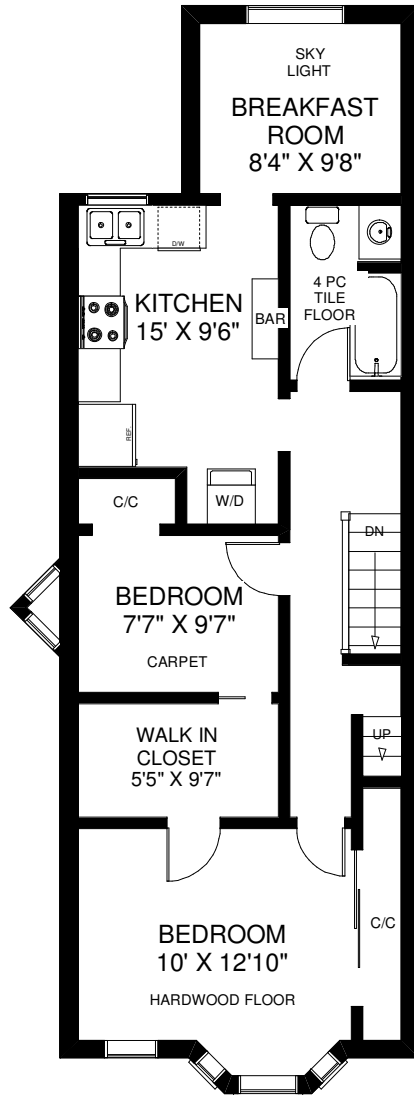

# 38 KENNETH AVENUE

**THE JULIE KINNEAR TEAM**  
**Royal LePage Real Estate Services Ltd., Brokerage**  
**(416) 76208255**

Note: Measurements & Calculations are approximate. Provided as a guideline only.