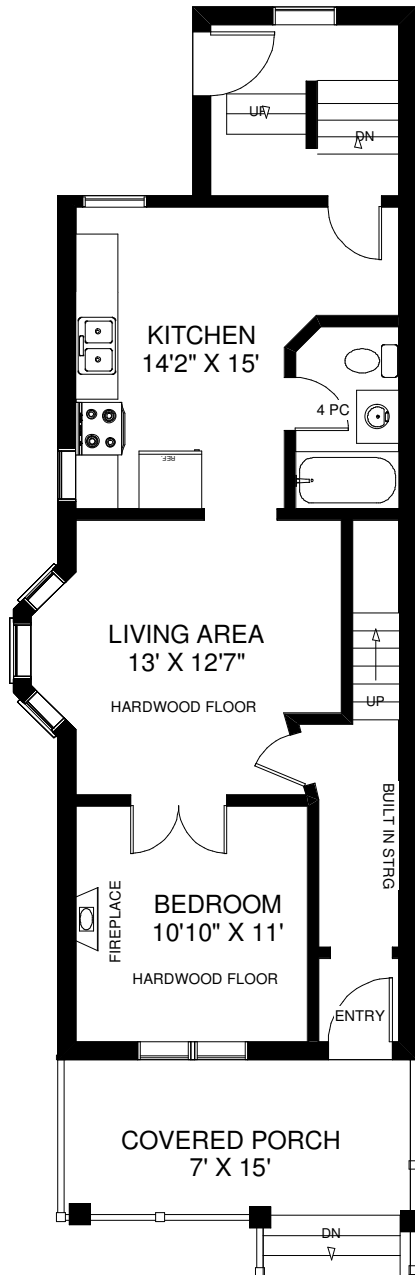

# 38 KENNETH AVENUE

**THE JULIE KINNEAR TEAM**  
**Royal LePage Real Estate Services Ltd., Brokerage**  
**(416) 76208255**

Note: Measurements & Calculations are approximate. Provided as a guideline only.