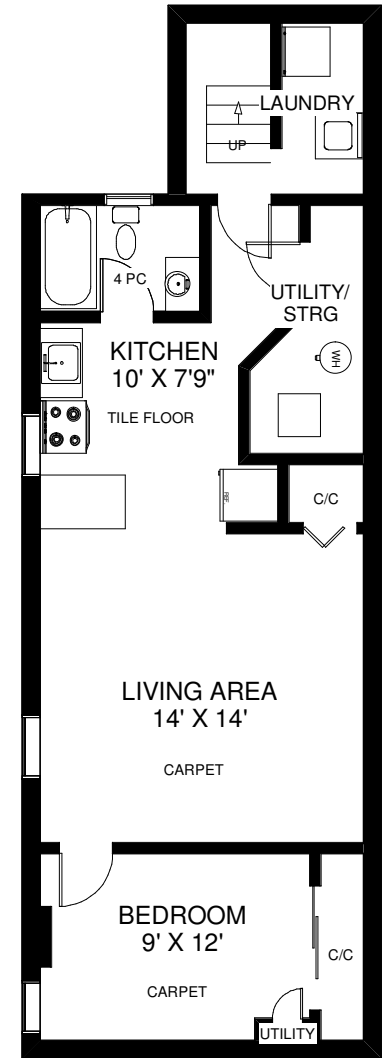

# 38 KENNETH AVENUE

**THE JULIE KINNEAR TEAM**  
**Royal LePage Real Estate Services Ltd., Brokerage**  
**(416) 76208255**

Note: Measurements & Calculations are approximate. Provided as a guideline only.