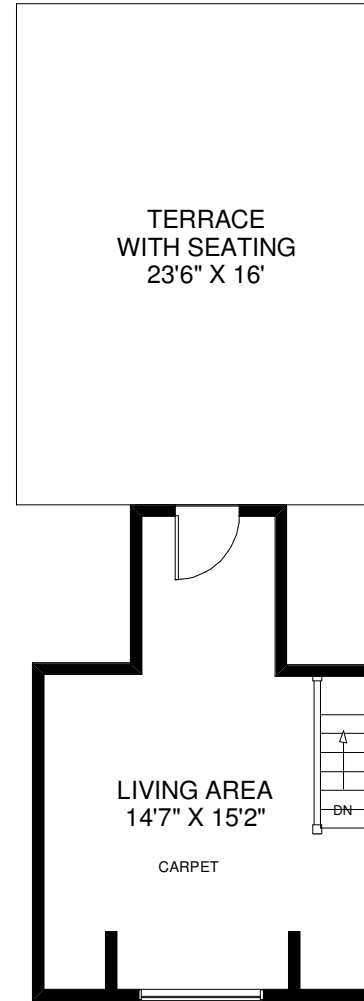

# 38 KENNETH AVENUE

**THE JULIE KINNEAR TEAM**  
**Royal LePage Real Estate Services Ltd., Brokerage**  
**(416) 76208255**

Note: Measurements & Calculations are approximate. Provided as a guideline only.