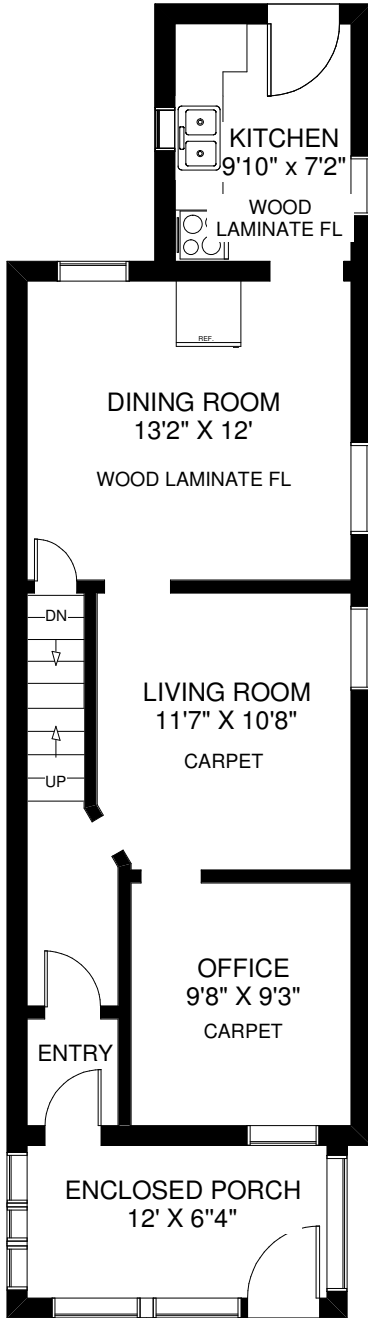

39 PRINCE RUPERT AVENUE

THE JULIE KINNEAR TEAM
Royal LePage Real Estate Services Ltd., Brokerage
(416) 762-8255

MAIN FLOOR
 APPROXIMATELY 679 SQ FT

SECOND FLOOR
 APPROXIMATELY 589 SQ FT

LOWER LEVEL
 APPROXIMATELY 559 SQ FT

FLOOR PLANS BY KIM DORNEY
 647-989-6526

Note: Measurements & Calculations are approximate. Provided as a guideline only.