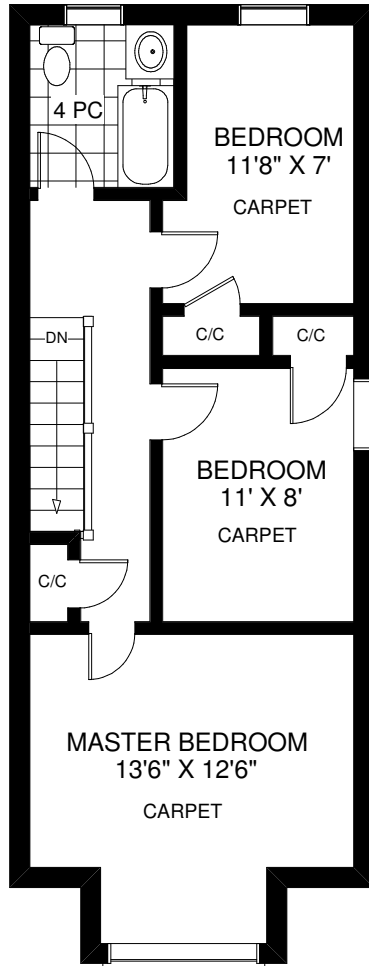

39 PRINCE RUPERT AVENUE

THE JULIE KINNEAR TEAM
Royal LePage Real Estate Services Ltd., Brokerage
(416) 762-8255

MAIN FLOOR
 APPROXIMATELY 679 SQ FT

SECOND FLOOR
 APPROXIMATELY 589 SQ FT

LOWER LEVEL
 APPROXIMATELY 559 SQ FT

FLOOR PLANS BY KIM DORNEY
 647-989-6526

Note: Measurements & Calculations are approximate. Provided as a guideline only.