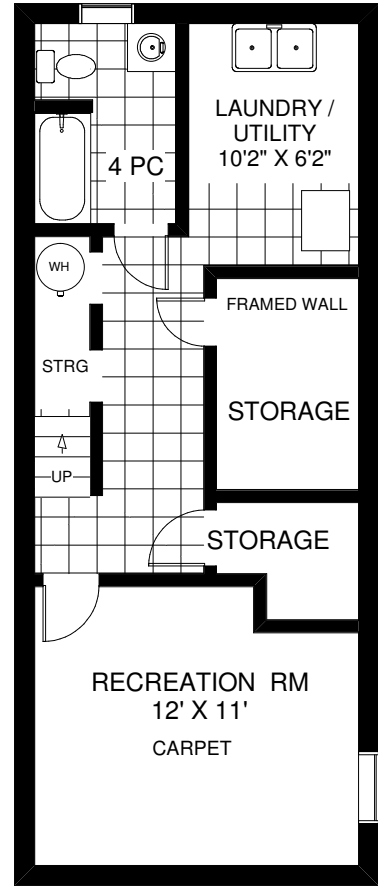

39 PRINCE RUPERT AVENUE

THE JULIE KINNEAR TEAM
Royal LePage Real Estate Services Ltd., Brokerage
(416) 762-8255

MAIN FLOOR
 APPROXIMATELY 679 SQ FT

SECOND FLOOR
 APPROXIMATELY 589 SQ FT

LOWER LEVEL
 APPROXIMATELY 559 SQ FT

FLOOR PLANS BY KIM DORNEY
 647-989-6526

Note: Measurements & Calculations are approximate. Provided as a guideline only.