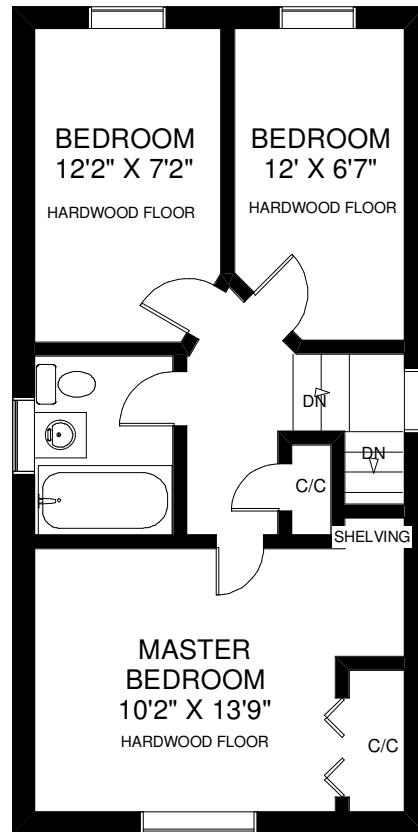

MAIN FLOOR
APPROXIMATELY 610 SQ FT

39 ROYAL STREET

THE JULIE KINNEAR TEAM
Keller Williams Neighbourhood Realty
(416) 236-1392

SECOND FLOOR
APPROXIMATELY 500 SQ FT

LOWER FLOOR
APPROXIMATELY 550 SQ FT

Note: Measurements & Calculations are approximate. Provided as a guideline only.