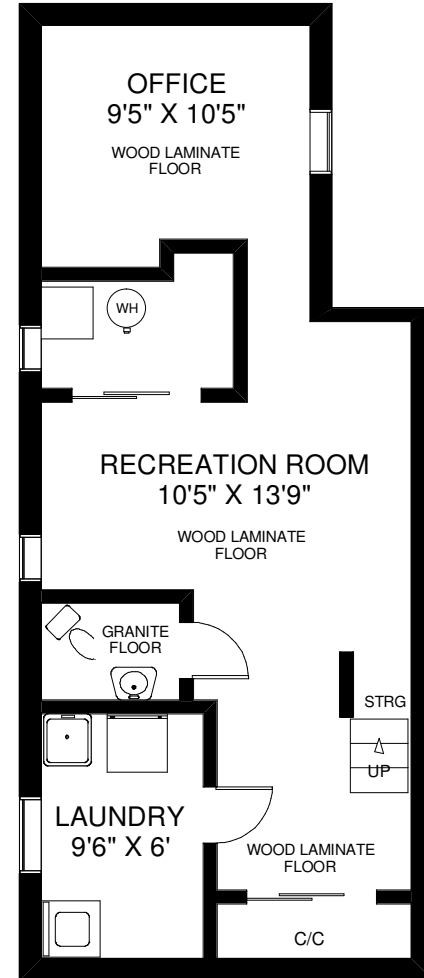

MAIN FLOOR
APPROXIMATELY 610 SQ FT

39 ROYAL STREET

THE JULIE KINNEAR TEAM
Keller Williams Neighbourhood Realty
(416) 236-1392

SECOND FLOOR
APPROXIMATELY 500 SQ FT

LOWER FLOOR
APPROXIMATELY 550 SQ FT

Note: Measurements & Calculations are approximate. Provided as a guideline only.