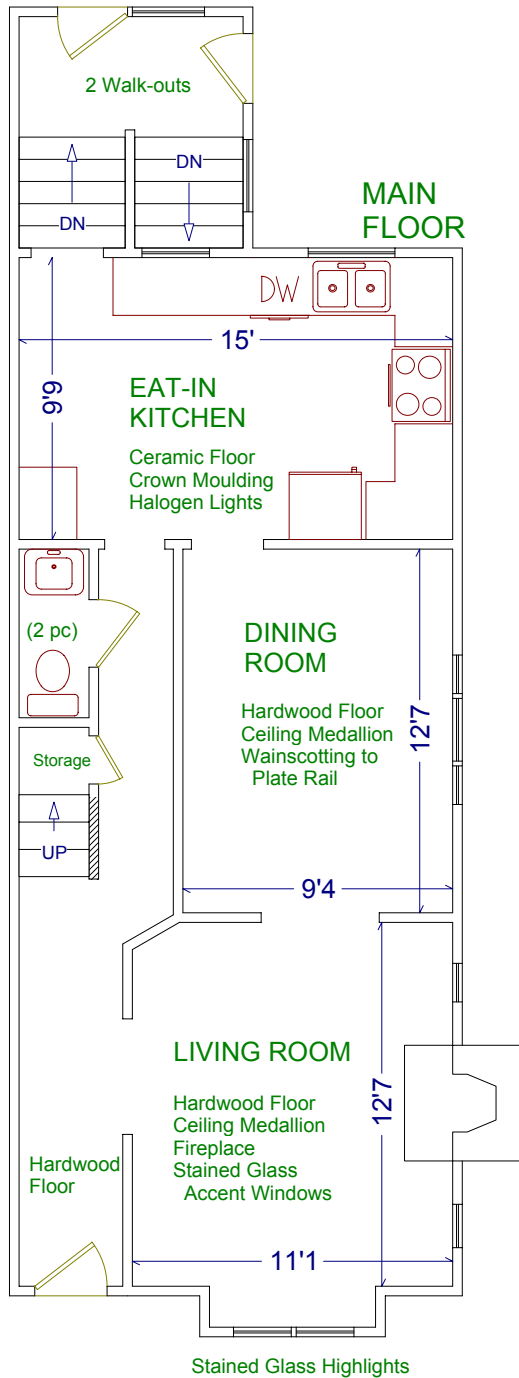

39 LOLA ROAD

JULIE KINNEAR

Sales Representative

(416) 762-8255

Royal LePage Real Estate
Services Ltd.

Please note: Measurements may not be 100% accurate. Floor plans are provided for convenience and are to be used as a guideline only.