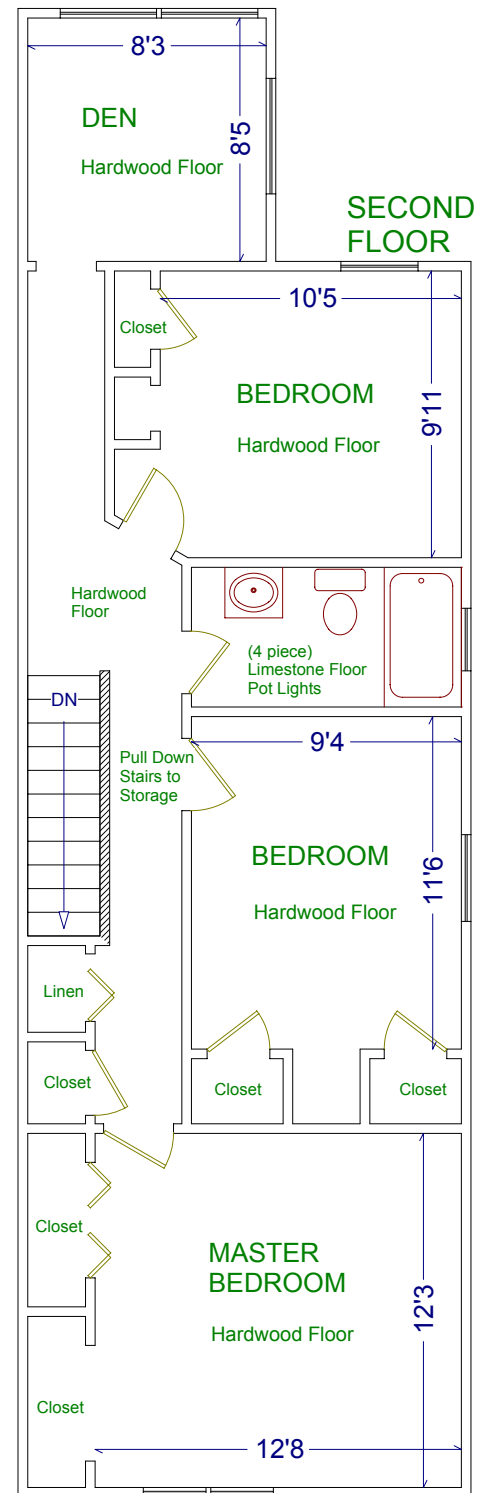

39 LOLA ROAD

JULIE KINNEAR

Sales Representative

(416) 762-8255

Royal LePage Real Estate
Services Ltd.

Please note: Measurements may not be 100% accurate. Floor plans are provided for convenience and are to be used as a guideline only.