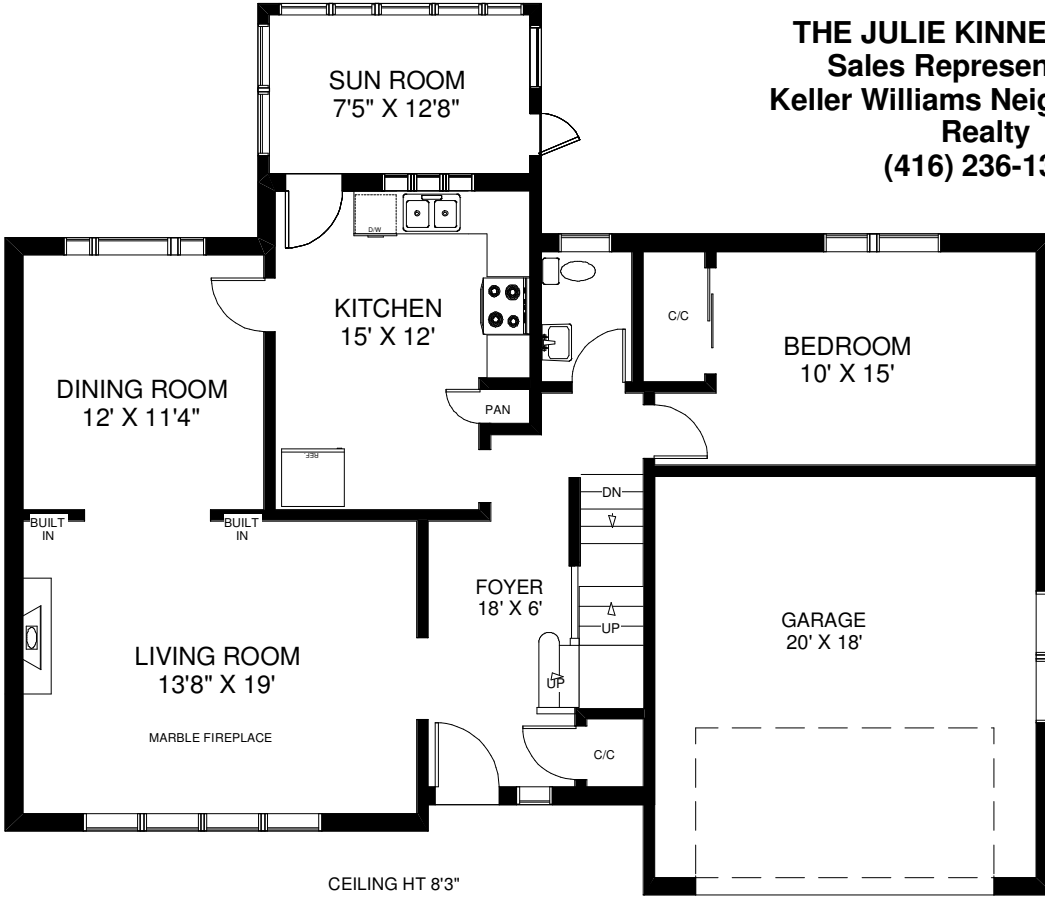

# 4 HEATHROW COURT

**THE JULIE KINNEAR TEAM**  
Sales Representatives  
Keller Williams Neighbourhood  
Realty  
(416) 236-1392

CEILING HT 8'3"

**MAIN FLOOR**  
APPROXIMATELY 1,200 SQ FT

CEILING HT 8'

**UPPER FLOOR**  
APPROXIMATELY 630 SQ FT

CEILING HT 7'

**LOWER FLOOR**  
APPROXIMATELY 1,100 SQ FT

Note: Measurements & Calculations are approximate.  
Provided as a guideline only.