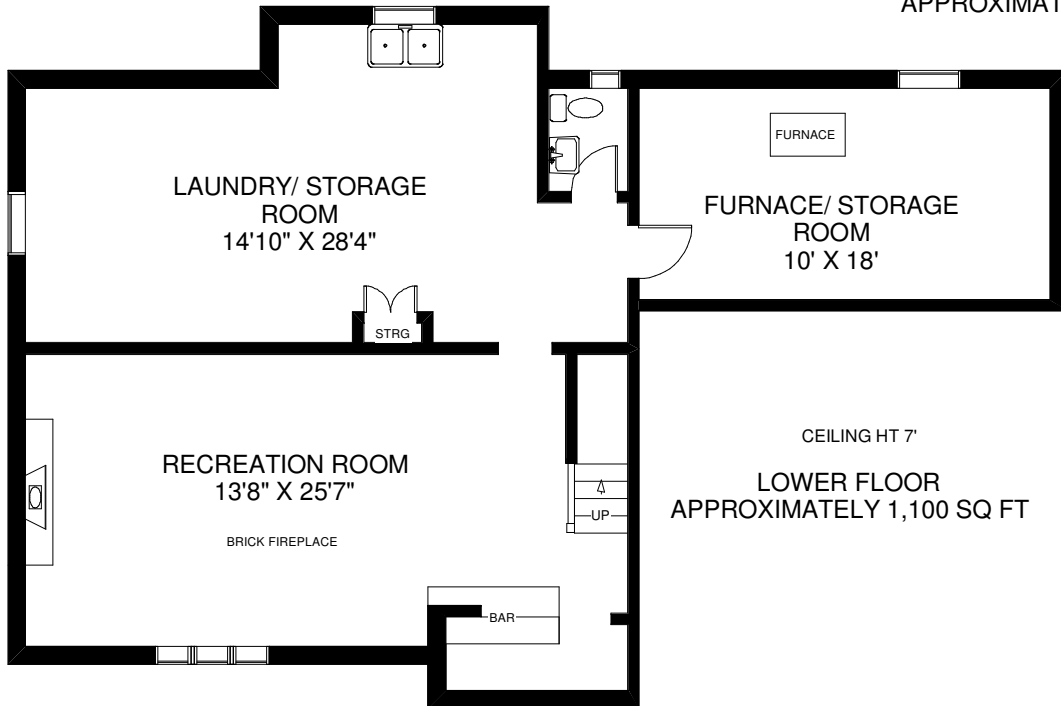

# 4 HEATHROW COURT

**THE JULIE KINNEAR TEAM**  
Sales Representatives  
Keller Williams Neighbourhood  
Realty  
(416) 236-1392

CEILING HT 8'3"

**MAIN FLOOR**  
APPROXIMATELY 1,200 SQ FT

CEILING HT 8'

**UPPER FLOOR**  
APPROXIMATELY 630 SQ FT

CEILING HT 7'

**LOWER FLOOR**  
APPROXIMATELY 1,100 SQ FT

Note: Measurements & Calculations are approximate.  
Provided as a guideline only.