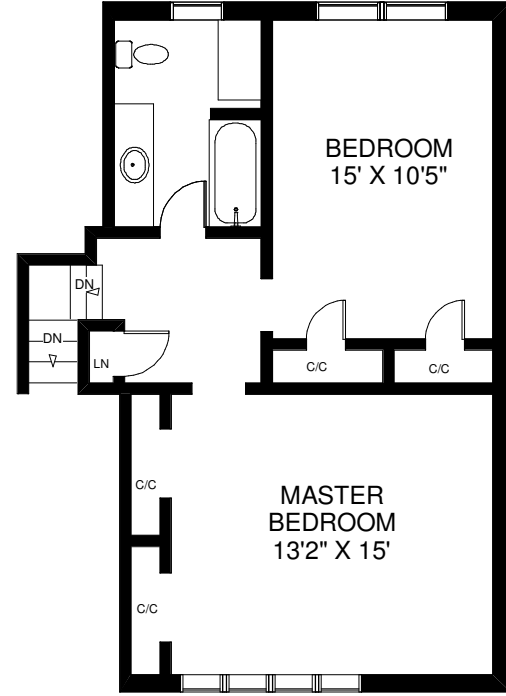

# 4 HEATHROW COURT

**THE JULIE KINNEAR TEAM**  
Sales Representatives  
Keller Williams Neighbourhood  
Realty  
(416) 236-1392

CEILING HT 8'3"

**MAIN FLOOR**  
APPROXIMATELY 1,200 SQ FT

CEILING HT 8'

**UPPER FLOOR**  
APPROXIMATELY 630 SQ FT

CEILING HT 7'

**LOWER FLOOR**  
APPROXIMATELY 1,100 SQ FT

Note: Measurements & Calculations are approximate.  
Provided as a guideline only.