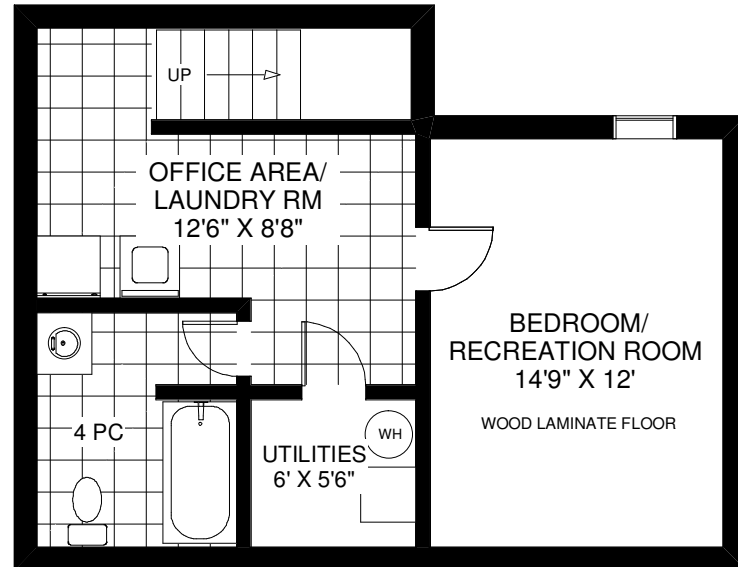

4 LESSARD AVENUE

THE JULIE KINNEAR TEAM
Royal LePage Real Estate Services Ltd., Brokerage
(416) 762-8255

MAIN FLOOR
APPROXIMATELY 509 SQ FT

LOWER FLOOR
APPROXIMATELY 509 SQ FT

Note: Measurements & Calculations are approximate. Provided as a guideline only.

FLOOR PLANS BY KIM DORNEY
647-989-6526