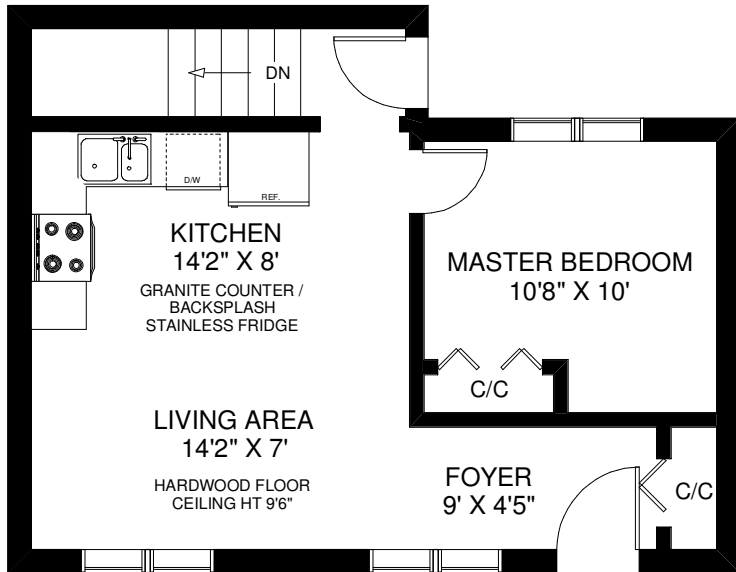

4 LESSARD AVENUE

THE JULIE KINNEAR TEAM
Royal LePage Real Estate Services Ltd., Brokerage
(416) 762-8255

MAIN FLOOR
APPROXIMATELY 509 SQ FT

LOWER FLOOR
APPROXIMATELY 509 SQ FT

Note: Measurements & Calculations are approximate. Provided as a guideline only.

FLOOR PLANS BY KIM DORNEY
647-989-6526