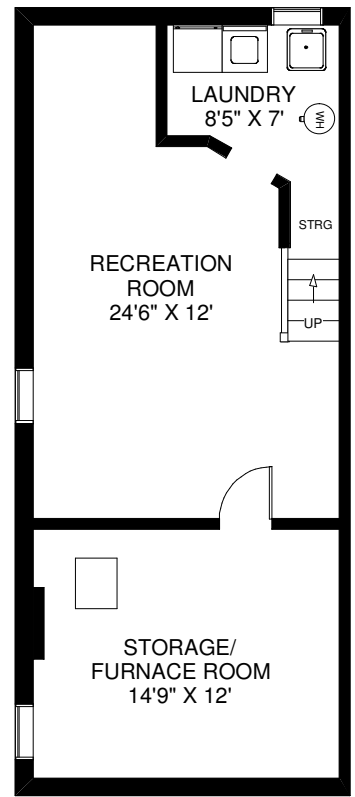

CEILING HT 8'5"
MAIN FLOOR
 APPROXIMATELY 675 SQ FT

4 WEBB AVENUE

THE JULIE KINNEAR TEAM
 Sales Representatives
 Keller Williams Neighbourhood Realty
 (416) 236-1392

CEILING HT 8'2"
SECOND FLOOR
 APPROXIMATELY 750 SQ FT

CEILING HT 6'5"
LOWER FLOOR
 APPROXIMATELY 605 SQ FT

Note: Measurements & Calculations are approximate. Provided as a guideline only.