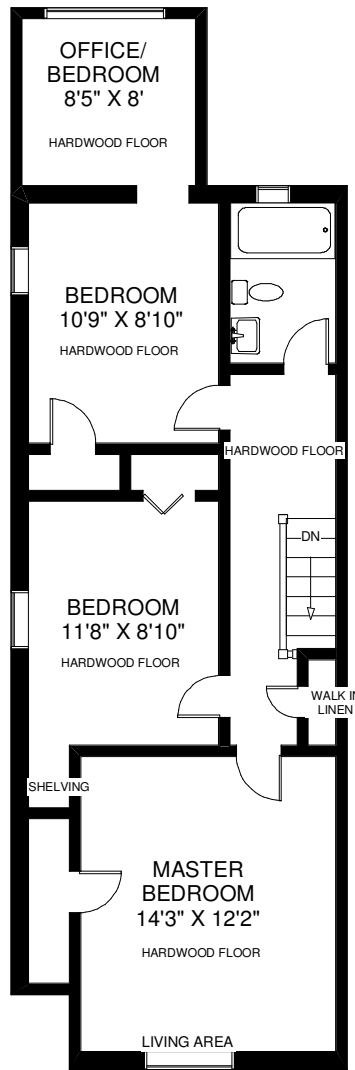

CEILING HT 8'5"
MAIN FLOOR
 APPROXIMATELY 675 SQ FT

4 WEBB AVENUE

THE JULIE KINNEAR TEAM
 Sales Representatives
 Keller Williams Neighbourhood Realty
 (416) 236-1392

CEILING HT 8'2"
SECOND FLOOR
 APPROXIMATELY 750 SQ FT

CEILING HT 6'5"
LOWER FLOOR
 APPROXIMATELY 605 SQ FT

Note: Measurements & Calculations are approximate. Provided as a guideline only.