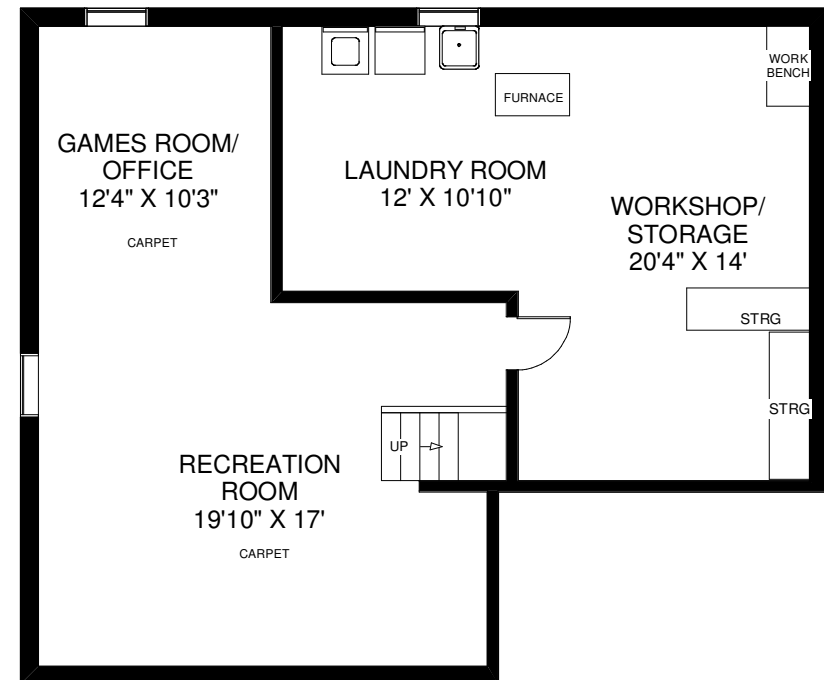

40 GROOMSPORT CRESCENT

THE JULIE KINNEAR TEAM
Sales Representatives
Keller Williams Neighbourhood Realty
(416) 236-1392

Note: Measurements & Calculations are approximate. Provided as a guideline only.