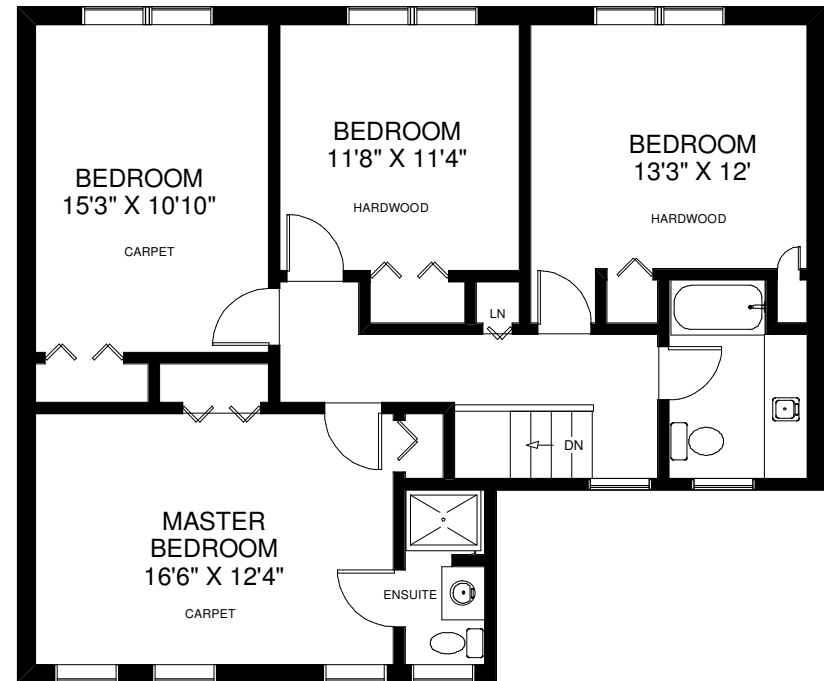

40 GROOMSPORT CRESCENT

THE JULIE KINNEAR TEAM
Sales Representatives
Keller Williams Neighbourhood Realty
(416) 236-1392

Note: Measurements & Calculations are approximate. Provided as a guideline only.