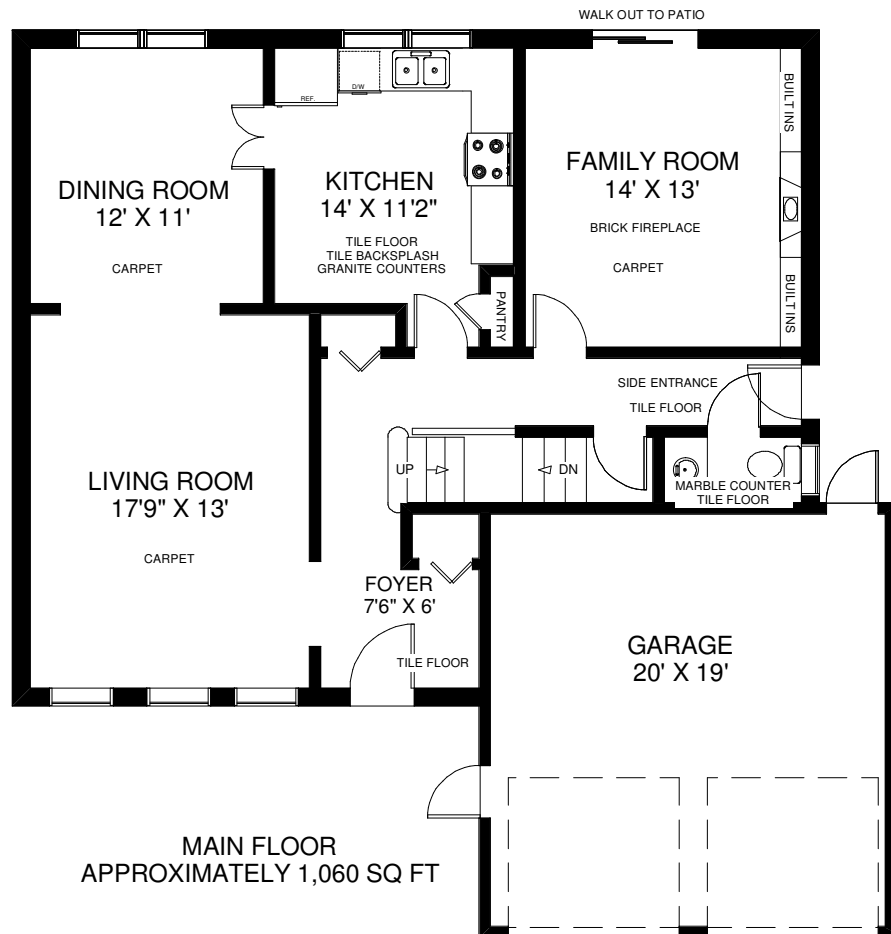

40 GROOMSPORT CRESCENT

THE JULIE KINNEAR TEAM
Sales Representatives
Keller Williams Neighbourhood Realty
(416) 236-1392

Note: Measurements & Calculations are approximate. Provided as a guideline only.