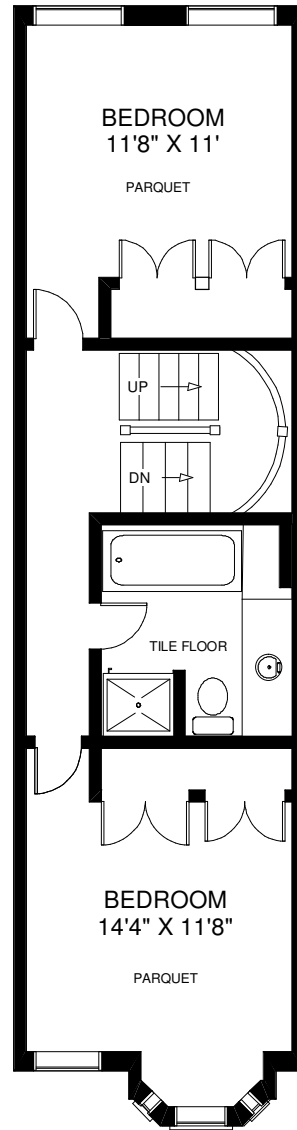

CEILING HT 8'  
**MAIN FLOOR**  
 APPROXIMATELY 600 SQ FT

CEILING HT 8'  
**SECOND FLOOR**  
 APPROXIMATELY 600 SQ FT

CEILING HT 8'  
**THIRD FLOOR**  
 APPROXIMATELY 435 SQ FT

CEILING HT 7'6"  
**LOWER FLOOR**  
 APPROXIMATELY 325 SQ FT