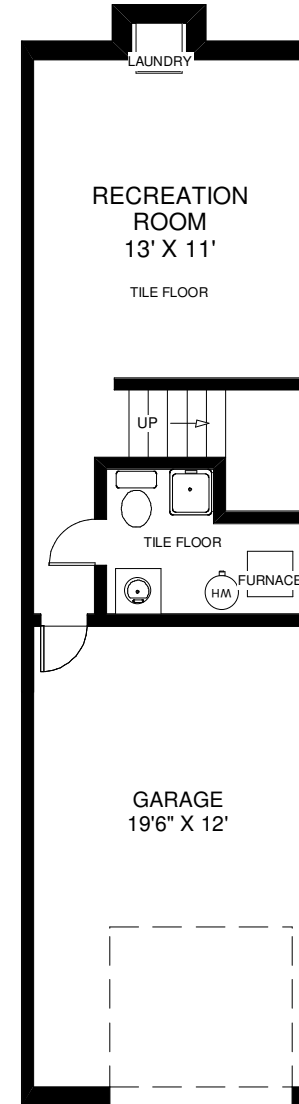

CEILING HT 8'  
**MAIN FLOOR**  
 APPROXIMATELY 600 SQ FT

CEILING HT 8'  
**SECOND FLOOR**  
 APPROXIMATELY 600 SQ FT

CEILING HT 8'  
**THIRD FLOOR**  
 APPROXIMATELY 435 SQ FT

CEILING HT 7'6"  
**LOWER FLOOR**  
 APPROXIMATELY 325 SQ FT