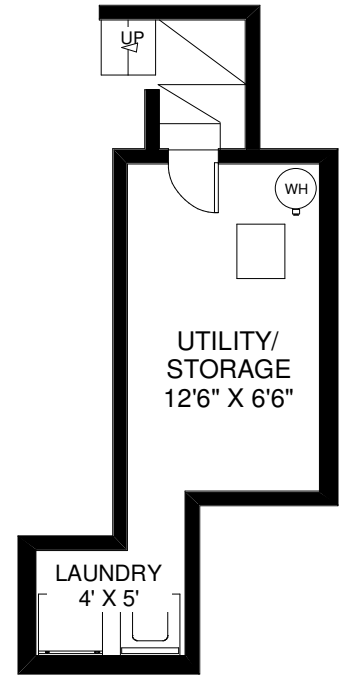

40 MORLAND ROAD

THE JULIE KINNEAR TEAM
 Keller Williams Neighbourhood Realty
 (416) 236-1392

MAIN FLOOR
 APPROXIMATELY 600 SQ FT

SECOND FLOOR
 APPROXIMATELY 370 SQ FT

LOWER FLOOR
 APPROXIMATELY 160 SQ FT

Note: Measurements & Calculations are approximate.
 Provided as a guideline only.