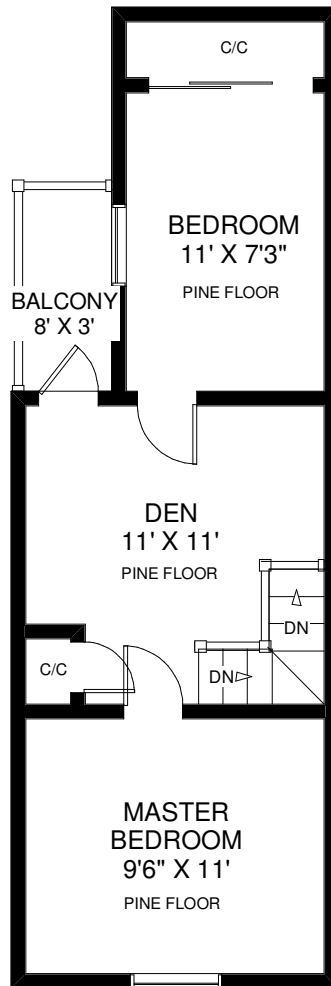

40 MORLAND ROAD

THE JULIE KINNEAR TEAM
 Keller Williams Neighbourhood Realty
 (416) 236-1392

MAIN FLOOR
 APPROXIMATELY 600 SQ FT

SECOND FLOOR
 APPROXIMATELY 370 SQ FT

LOWER FLOOR
 APPROXIMATELY 160 SQ FT

Note: Measurements & Calculations are approximate.
 Provided as a guideline only.