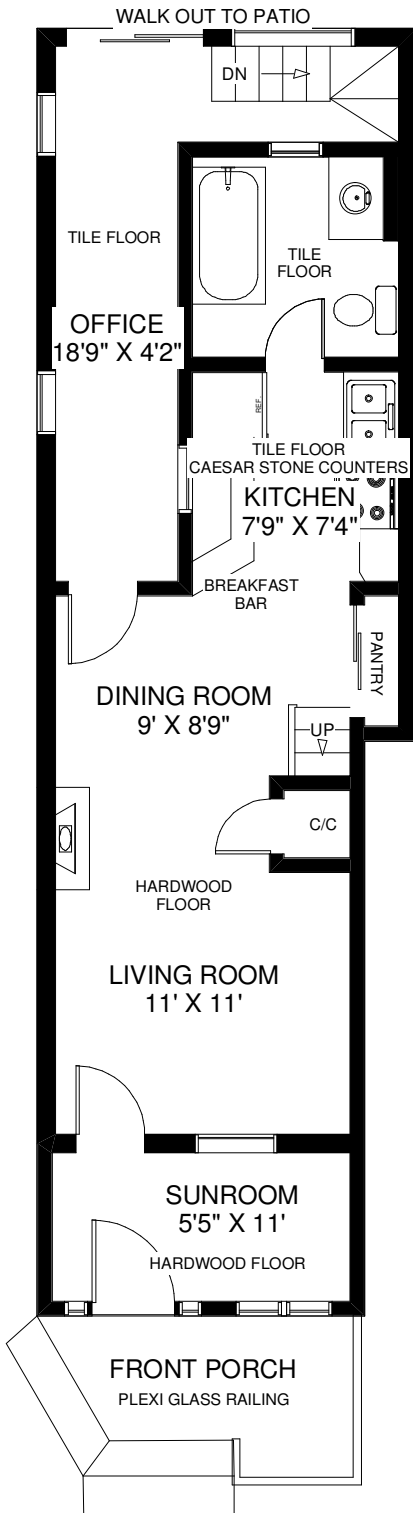

40 MORLAND ROAD

THE JULIE KINNEAR TEAM
 Keller Williams Neighbourhood Realty
 (416) 236-1392

MAIN FLOOR
 APPROXIMATELY 600 SQ FT

SECOND FLOOR
 APPROXIMATELY 370 SQ FT

LOWER FLOOR
 APPROXIMATELY 160 SQ FT

Note: Measurements & Calculations are approximate.
 Provided as a guideline only.