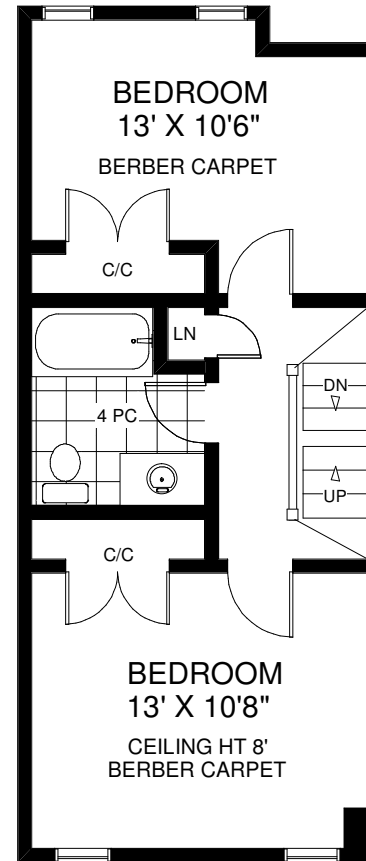

42 EAST YORK AVENUE

THE JULIE KINNEAR TEAM
Royal LePage Real Estate Services Ltd., Brokerage
(416) 762-8255

LOWER FLOOR
 APPROXIMATELY 460 SQ FT

LOWER FLOOR
 APPROXIMATELY 460 SQ FT

SECOND FLOOR
 APPROXIMATELY 460 SQ FT

THIRD FLOOR
 APPROXIMATELY 410 SQ FT

Note: Measurements & Calculations are approximate. Provided as a guideline only.