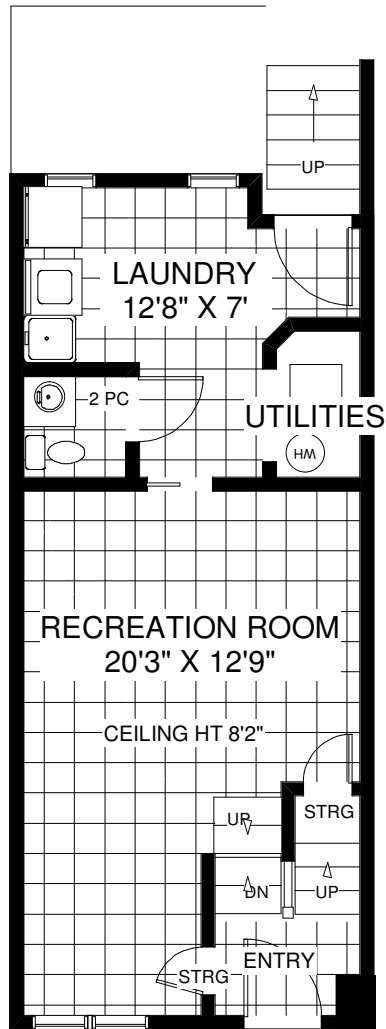

42 EAST YORK AVENUE

THE JULIE KINNEAR TEAM
Royal LePage Real Estate Services Ltd., Brokerage
(416) 762-8255

LOWER FLOOR
 APPROXIMATELY 460 SQ FT

LOWER FLOOR
 APPROXIMATELY 460 SQ FT

SECOND FLOOR
 APPROXIMATELY 460 SQ FT

THIRD FLOOR
 APPROXIMATELY 410 SQ FT

Note: Measurements & Calculations are approximate. Provided as a guideline only.