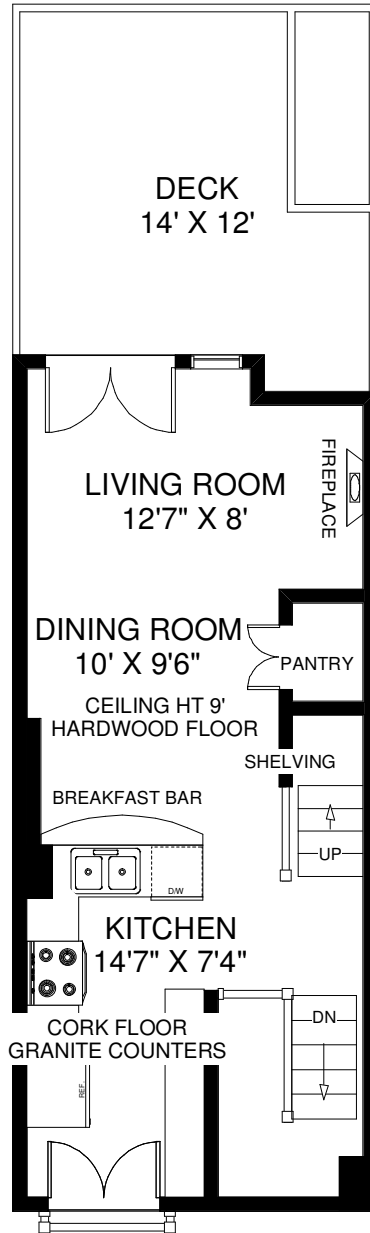

42 EAST YORK AVENUE

THE JULIE KINNEAR TEAM
Royal LePage Real Estate Services Ltd., Brokerage
(416) 762-8255

LOWER FLOOR
 APPROXIMATELY 460 SQ FT

LOWER FLOOR
 APPROXIMATELY 460 SQ FT

SECOND FLOOR
 APPROXIMATELY 460 SQ FT

THIRD FLOOR
 APPROXIMATELY 410 SQ FT

Note: Measurements & Calculations are approximate. Provided as a guideline only.