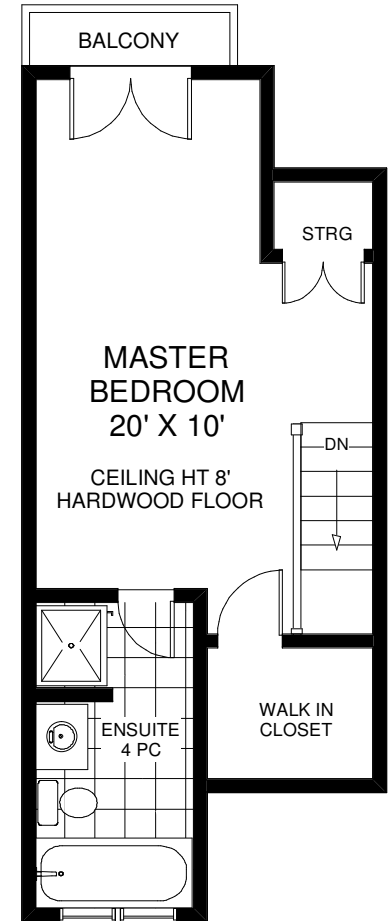

42 EAST YORK AVENUE

THE JULIE KINNEAR TEAM
Royal LePage Real Estate Services Ltd., Brokerage
(416) 762-8255

LOWER FLOOR
 APPROXIMATELY 460 SQ FT

LOWER FLOOR
 APPROXIMATELY 460 SQ FT

SECOND FLOOR
 APPROXIMATELY 460 SQ FT

THIRD FLOOR
 APPROXIMATELY 410 SQ FT

Note: Measurements & Calculations are approximate. Provided as a guideline only.