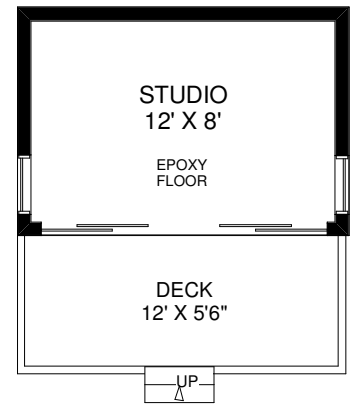

42 JEROME STREET

THE JULIE KINNEAR TEAM
Sales Representatives
Keller Williams Co-Evaluation Realty
(416) 236-1392

CEILING HT 8'9"
MAIN FLOOR
 APPROXIMATELY 680 SQ FT

CEILING HT 8'2"
SECOND FLOOR
 APPROXIMATELY 690 SQ FT

STUDIO
 APPROXIMATELY 110 SQ FT

CEILING HT 7'8"
LOWER FLOOR
 APPROXIMATELY 680 SQ FT

Note: Measurements & Calculations are approximate. Provided as a guideline only.