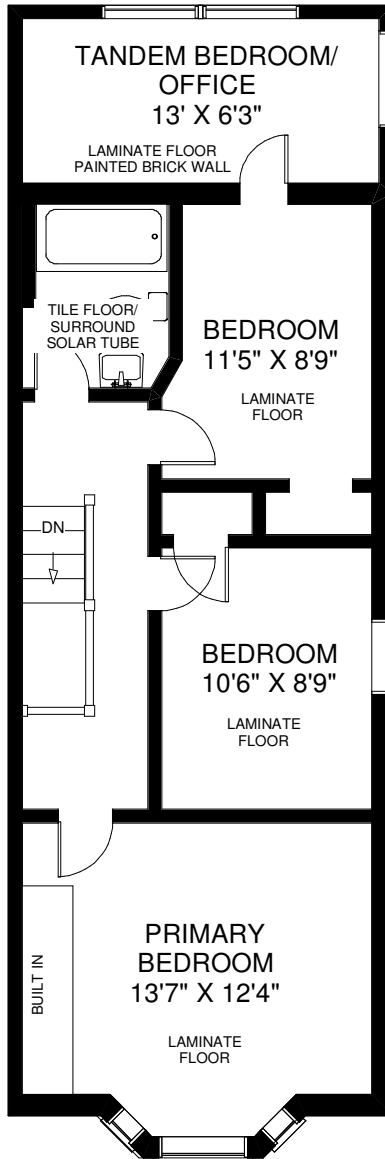

42 JEROME STREET

THE JULIE KINNEAR TEAM
Sales Representatives
Keller Williams Co-Evaluation Realty
(416) 236-1392

CEILING HT 8'9"
MAIN FLOOR
 APPROXIMATELY 680 SQ FT

CEILING HT 8'2"
SECOND FLOOR
 APPROXIMATELY 690 SQ FT

STUDIO
 APPROXIMATELY 110 SQ FT

CEILING HT 7'8"
LOWER FLOOR
 APPROXIMATELY 680 SQ FT

Note: Measurements & Calculations are approximate. Provided as a guideline only.