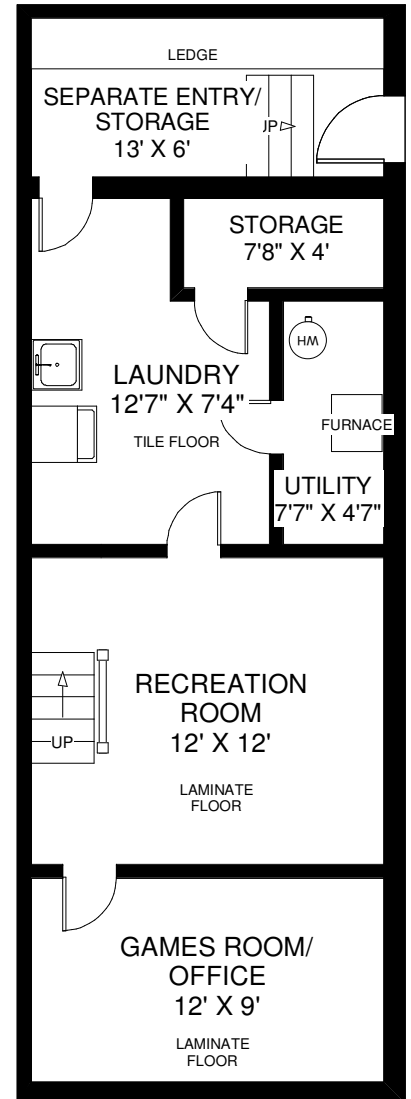

42 JEROME STREET

THE JULIE KINNEAR TEAM
Sales Representatives
Keller Williams Co-Evaluation Realty
(416) 236-1392

CEILING HT 8'9"
MAIN FLOOR
 APPROXIMATELY 680 SQ FT

CEILING HT 8'2"
SECOND FLOOR
 APPROXIMATELY 690 SQ FT

STUDIO
 APPROXIMATELY 110 SQ FT

CEILING HT 7'8"
LOWER FLOOR
 APPROXIMATELY 680 SQ FT

Note: Measurements & Calculations are approximate. Provided as a guideline only.