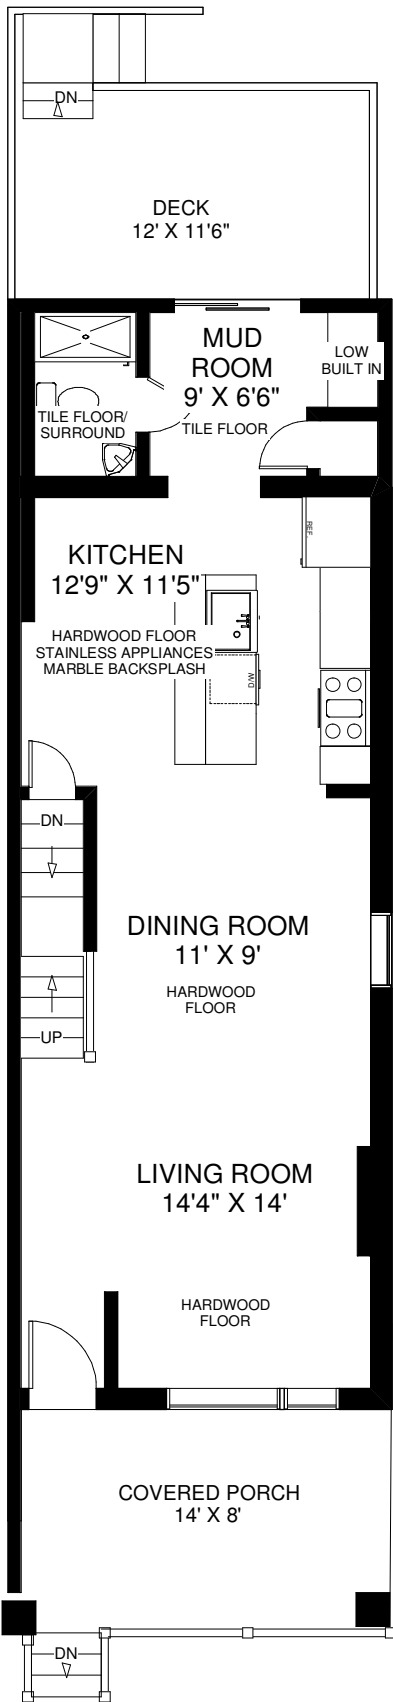

42 JEROME STREET

THE JULIE KINNEAR TEAM
Sales Representatives
Keller Williams Co-Evaluation Realty
(416) 236-1392

CEILING HT 8'9"
MAIN FLOOR
 APPROXIMATELY 680 SQ FT

CEILING HT 8'2"
SECOND FLOOR
 APPROXIMATELY 690 SQ FT

STUDIO
 APPROXIMATELY 110 SQ FT

CEILING HT 7'8"
LOWER FLOOR
 APPROXIMATELY 680 SQ FT

Note: Measurements & Calculations are approximate. Provided as a guideline only.