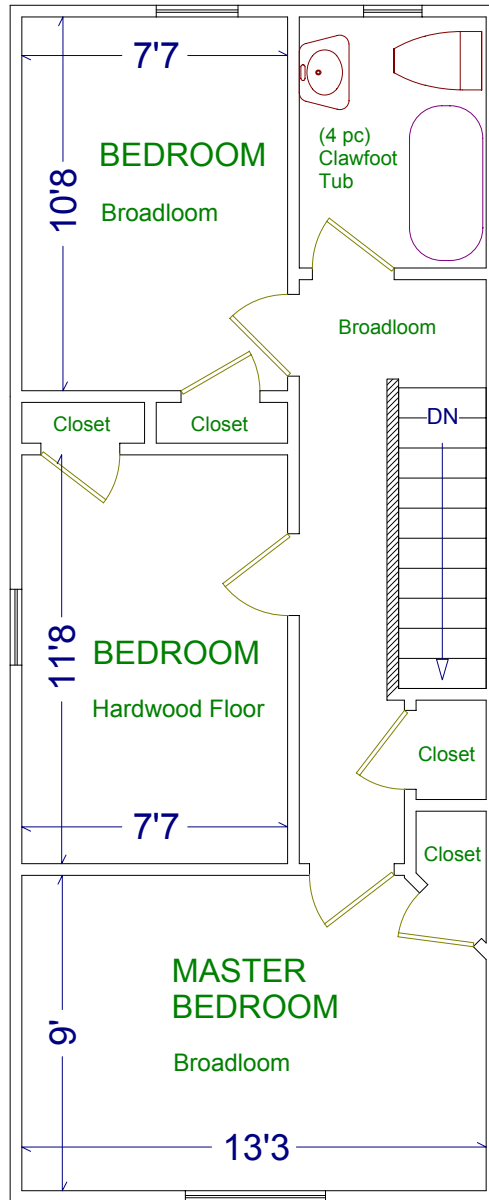

42 LATIMER AVENUE

MAIN FLOOR

SECOND FLOOR

JULIE KINNEAR

Sales Representative

(416) 762-8255

Royal LePage Real Estate Services Ltd.

Please note: Measurements may not be 100% accurate. Floor plans are provided for convenience and are to be used as a guideline only.