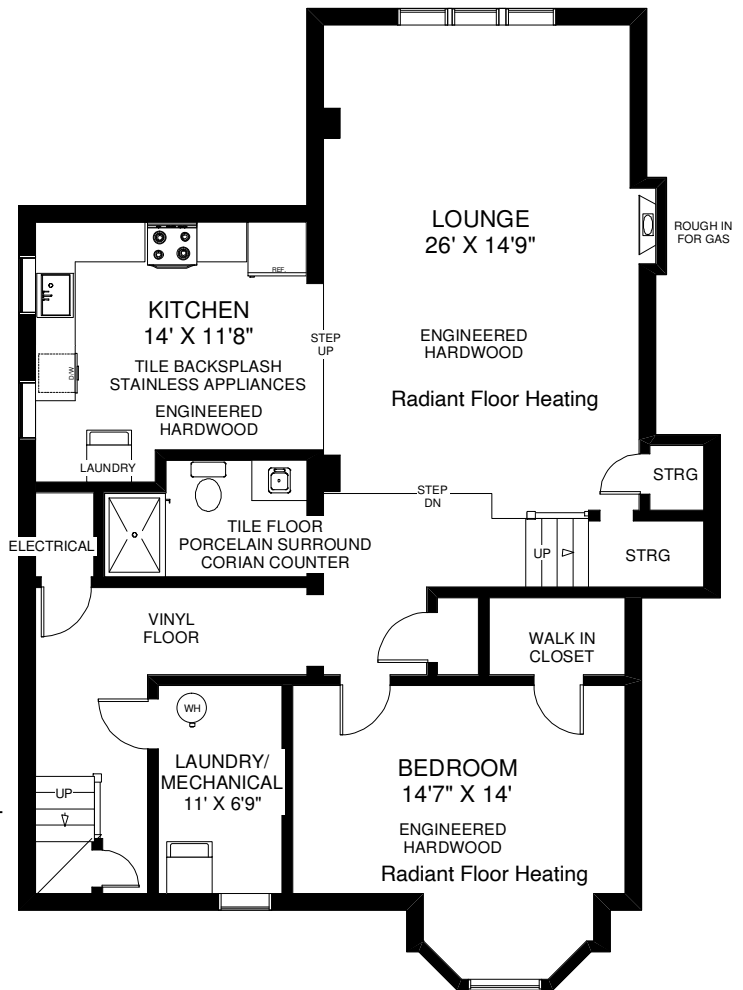

43 CASTLE FRANK CRESCENT

THE JULIE KINNEAR TEAM
Sales Representatives
Keller Williams Co-Evaluation Realty
(416) 236-1392

Note: Measurements & Calculations are approximate. Provided as a guideline only.