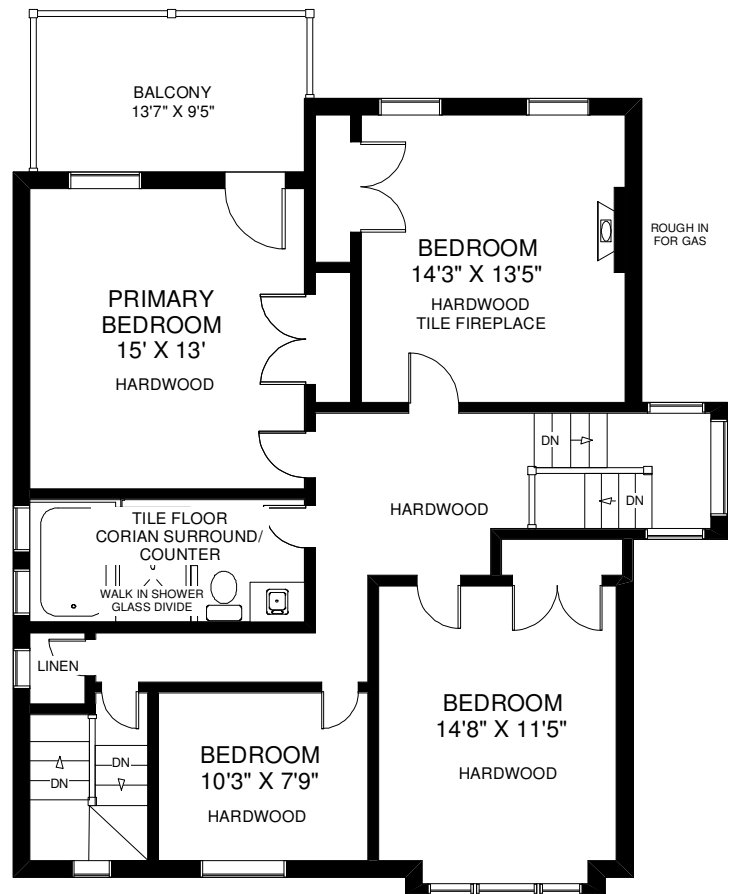

43 CASTLE FRANK CRESCENT

THE JULIE KINNEAR TEAM
Sales Representatives
Keller Williams Co-Evaluation Realty
(416) 236-1392

Note: Measurements & Calculations are approximate. Provided as a guideline only.